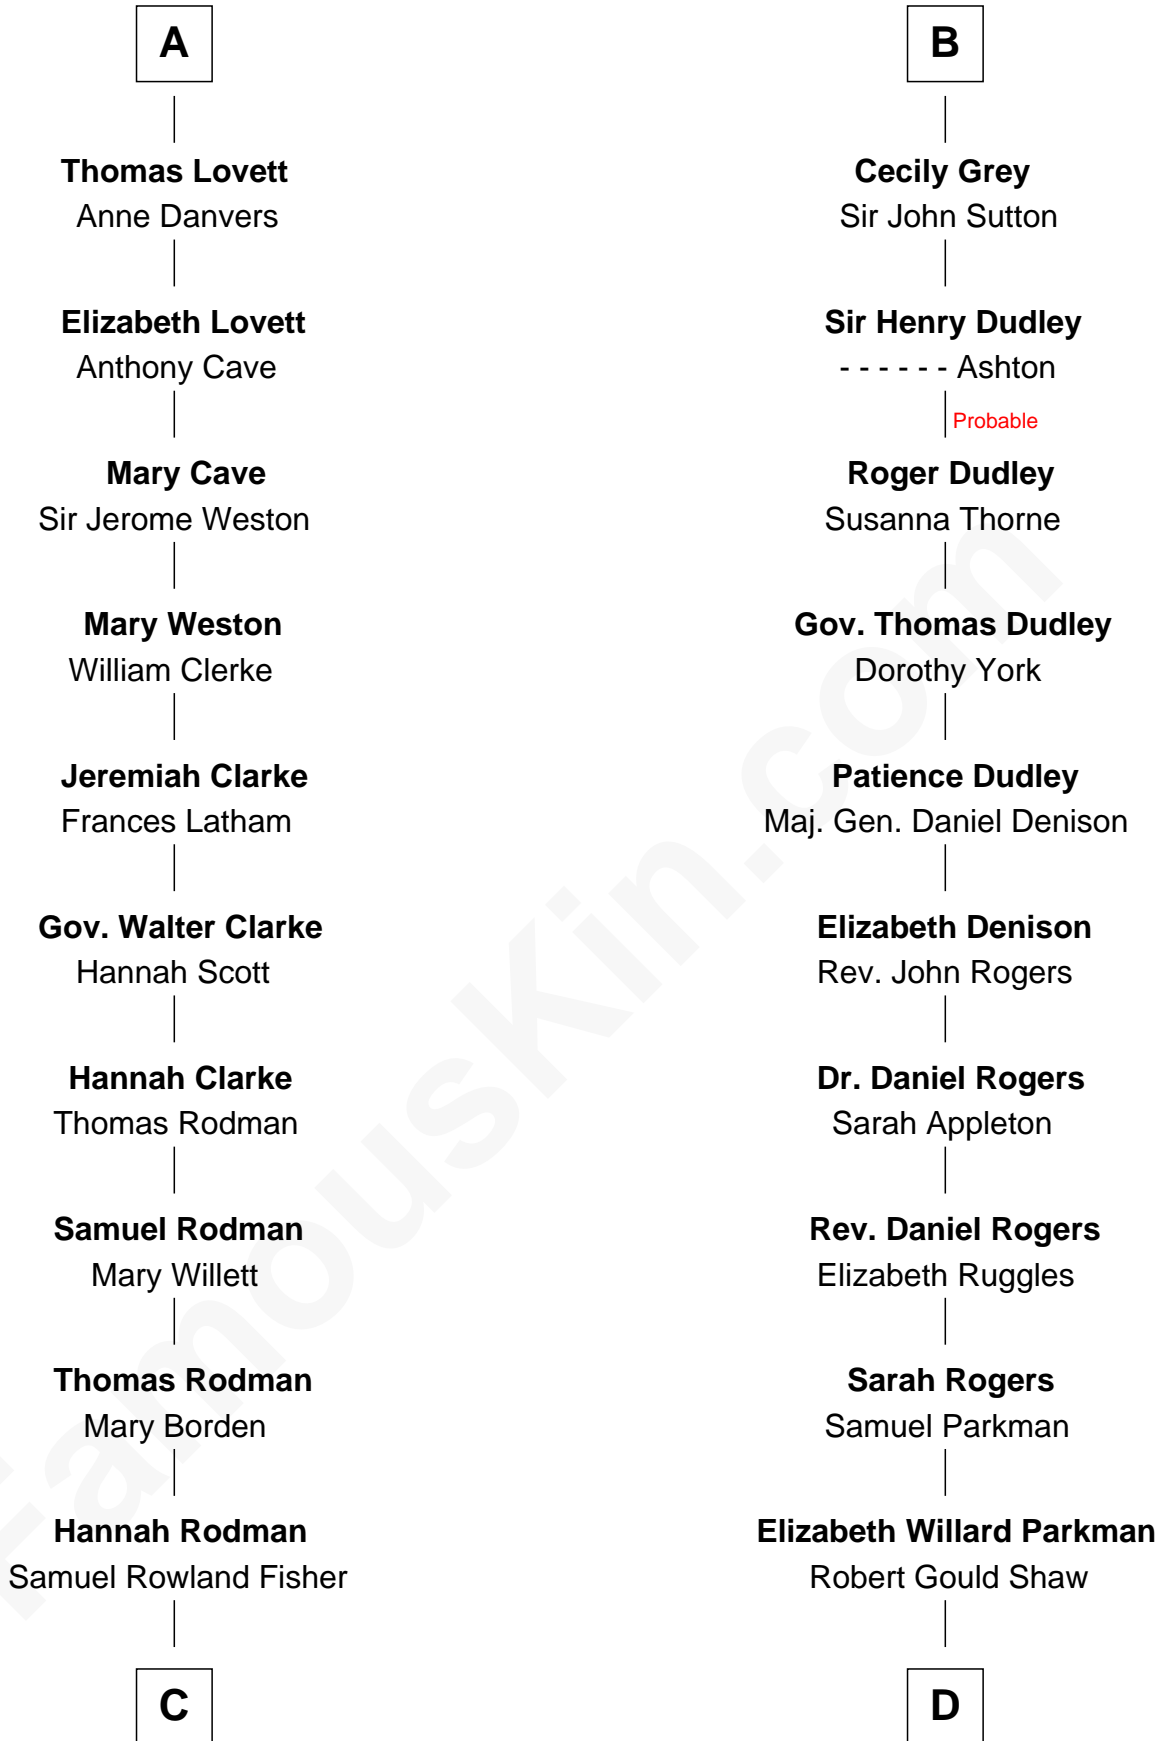

FamousKin.com

Relationship Chart of

Joseph Wharton

Founder of the Wharton School of Business

18th cousin of

Colonel Robert Gould Shaw

U.S. Civil War leader of film "Glory" fame

Sir William de Boteler

Ankaret le Boteler

John le Strange

Eleanor le Strange

Sir Reynold de Grey

Sir Reynold Grey

Margaret de Ros

Margaret Grey

Sir William Bonville

William Bonville

Elizabeth Harington

William Bonville

Katherine Neville

Cecily Bonville

Thomas Grey

B

C

Deborah Fisher
William Wharton

Joseph Wharton

Founder, Wharton School of Business

D

Francis George Shaw
Sarah Blake Sturgis

Colonel Robert Gould Shaw

Main character in film "Glory"

FamousKin.com