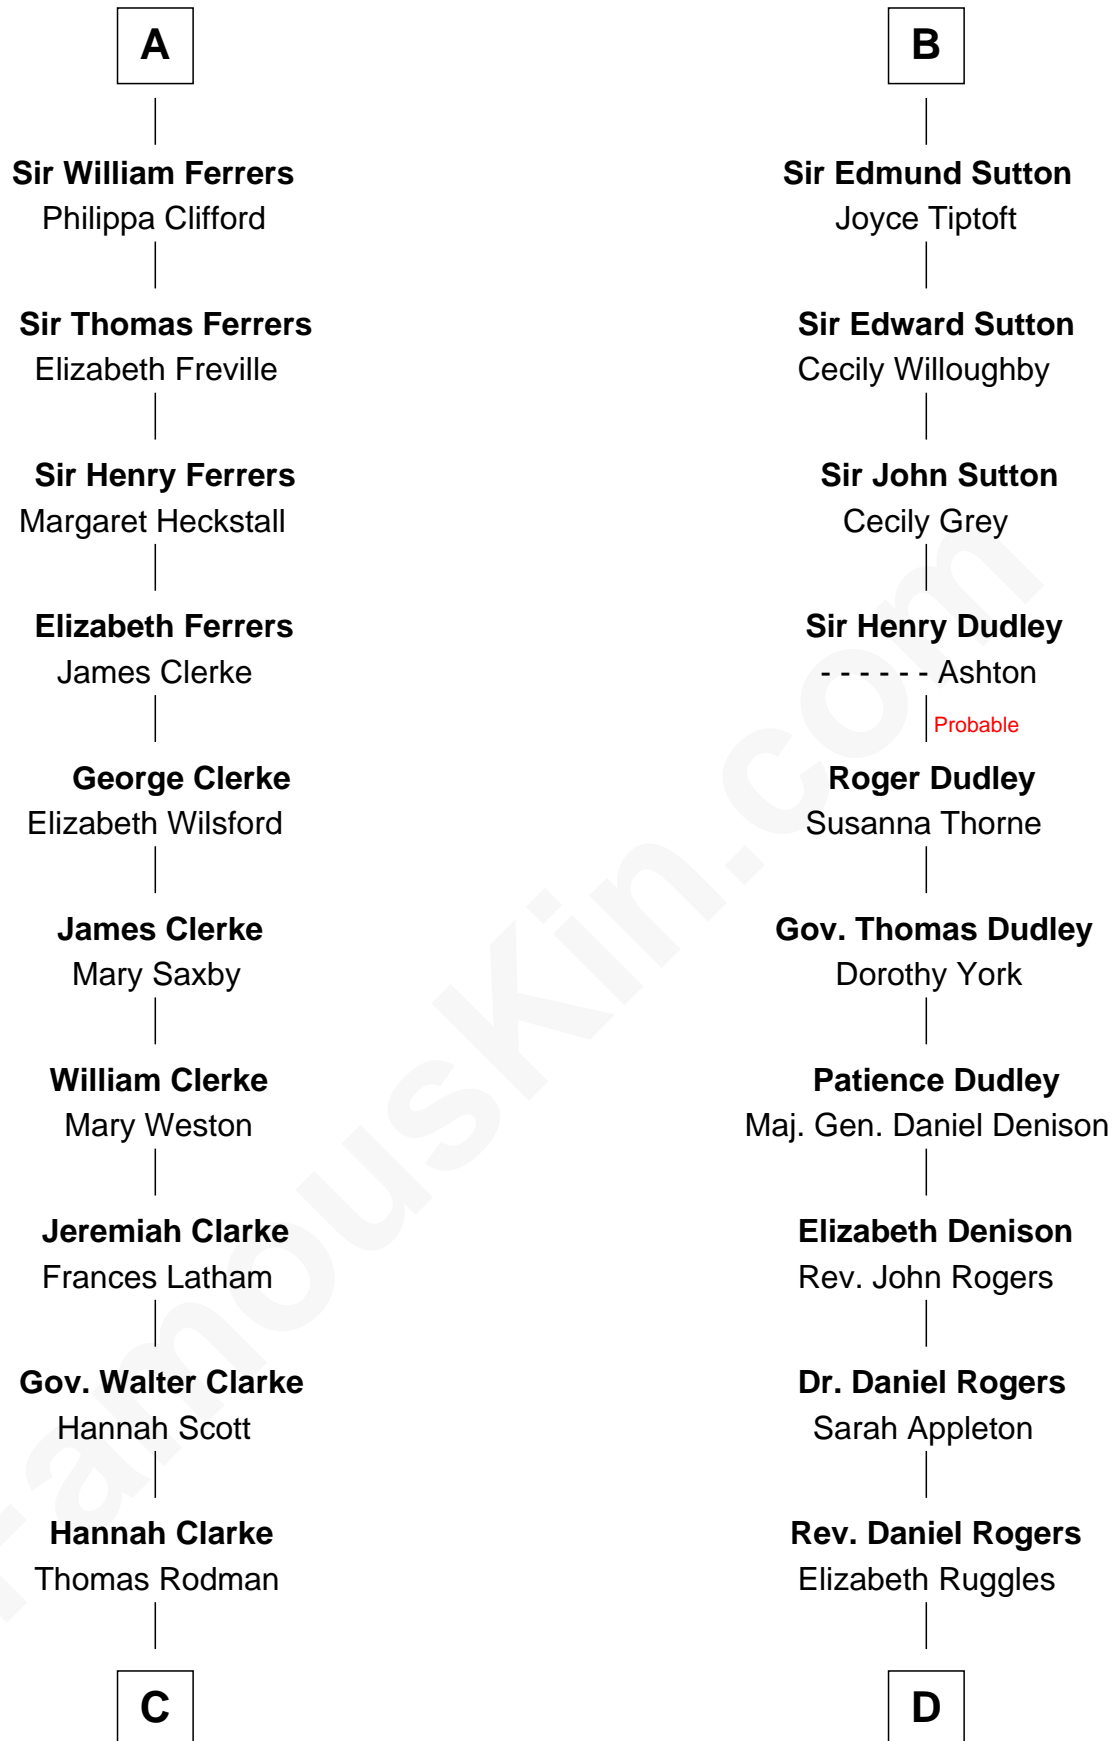

## Relationship Chart of

### Joseph Wharton

*Founder of the Wharton School of Business*

20th cousin 1 time removed of

### Colonel Robert Gould Shaw

*U.S. Civil War leader of film "Glory" fame*

**C**

**Samuel Rodman**

Mary Willett

**Thomas Rodman**

Mary Borden

**Hannah Rodman**

Samuel Rowland Fisher

**Deborah Fisher**

William Wharton

**Joseph Wharton**

*Founder, Wharton School of Business*

**D**

**Sarah Rogers**

Samuel Parkman