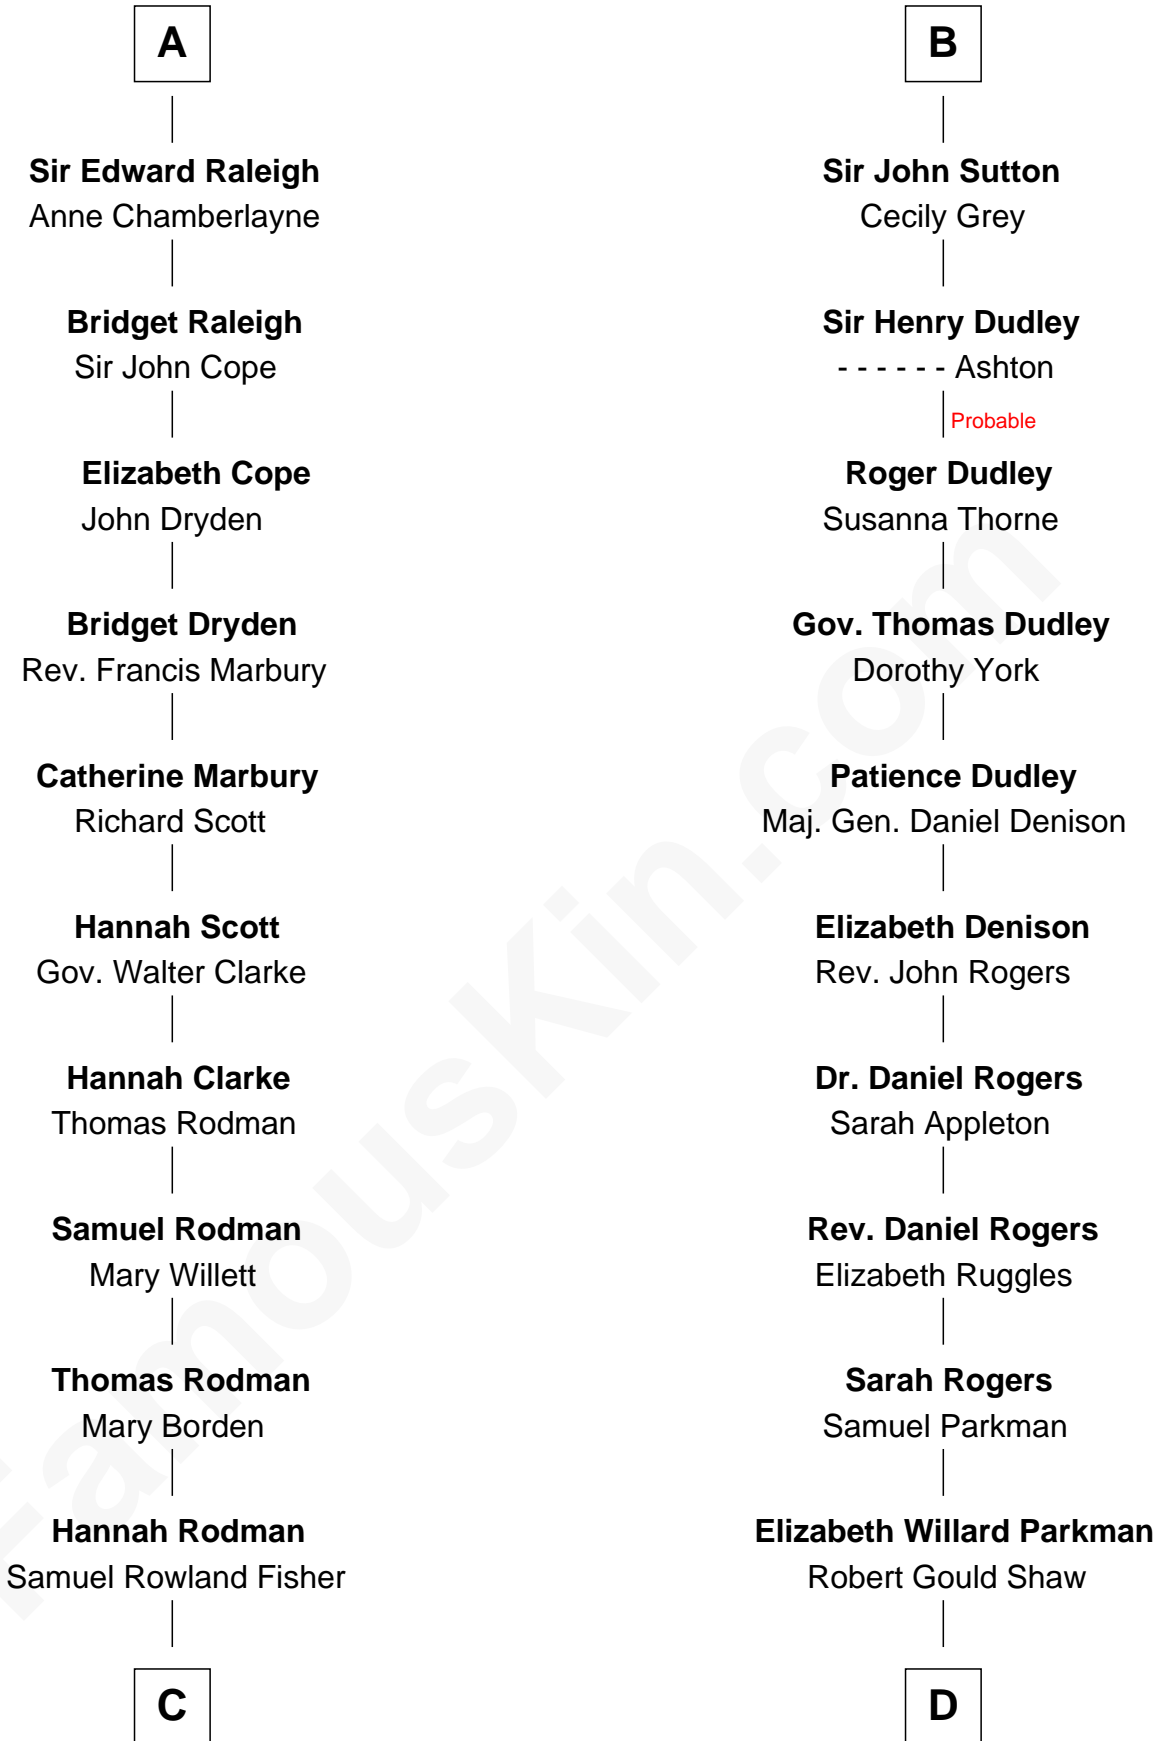

FamousKin.com

Relationship Chart of

Joseph Wharton

Founder of the Wharton School of Business

18th cousin of

Colonel Robert Gould Shaw

U.S. Civil War leader of film "Glory" fame

C

Deborah Fisher
William Wharton

Joseph Wharton

Founder, Wharton School of Business

D

Francis George Shaw
Sarah Blake Sturgis

Colonel Robert Gould Shaw

Main character in film "Glory"

FamousKin.com