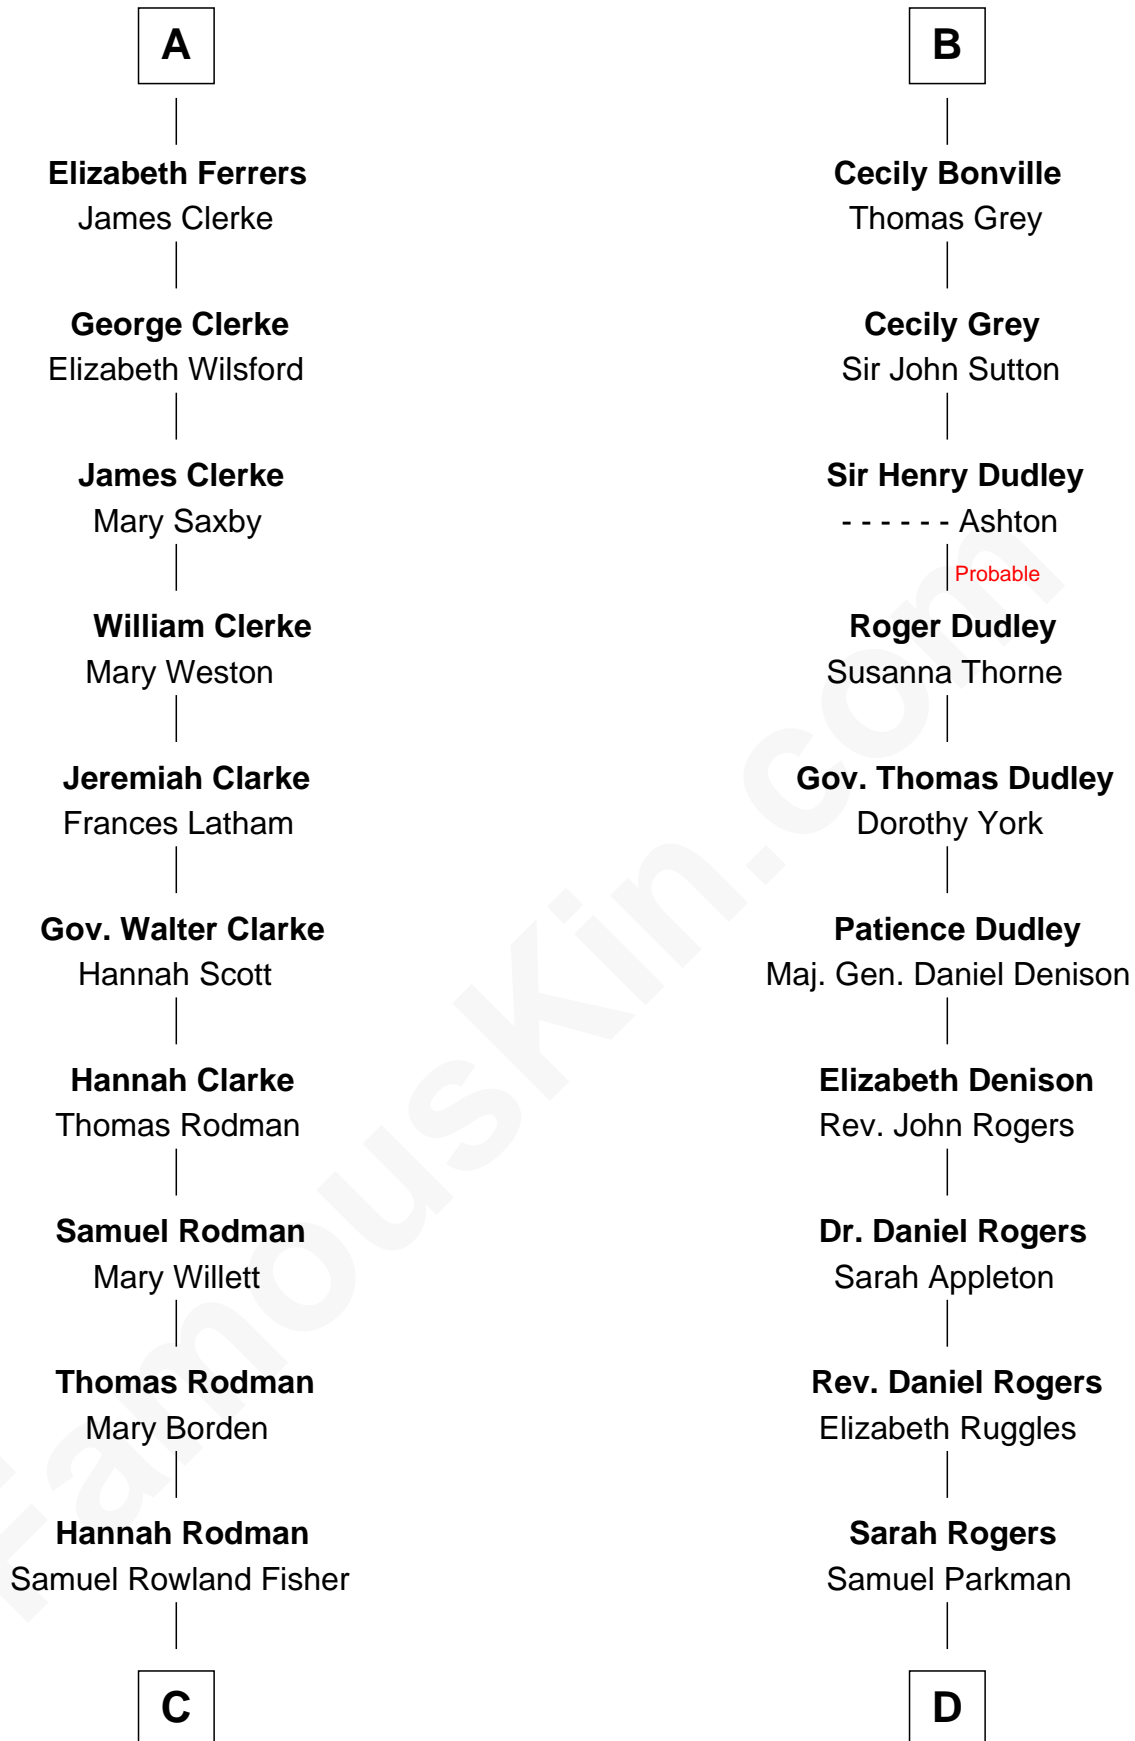

## Relationship Chart of

### Joseph Wharton

*Founder of the Wharton School of Business*

18th cousin 1 time removed of

### Colonel Robert Gould Shaw

*U.S. Civil War leader of film "Glory" fame*

**Sir Robert de Ros**

Isabel de Aubeney

**C**

**Deborah Fisher**  
William Wharton

**Joseph Wharton**

*Founder, Wharton School of Business*

**D**

**Elizabeth Willard Parkman**  
Robert Gould Shaw

**Francis George Shaw**  
Sarah Blake Sturgis

**Colonel Robert Gould Shaw**

*Main character in film "Glory"*

FamousKin.com