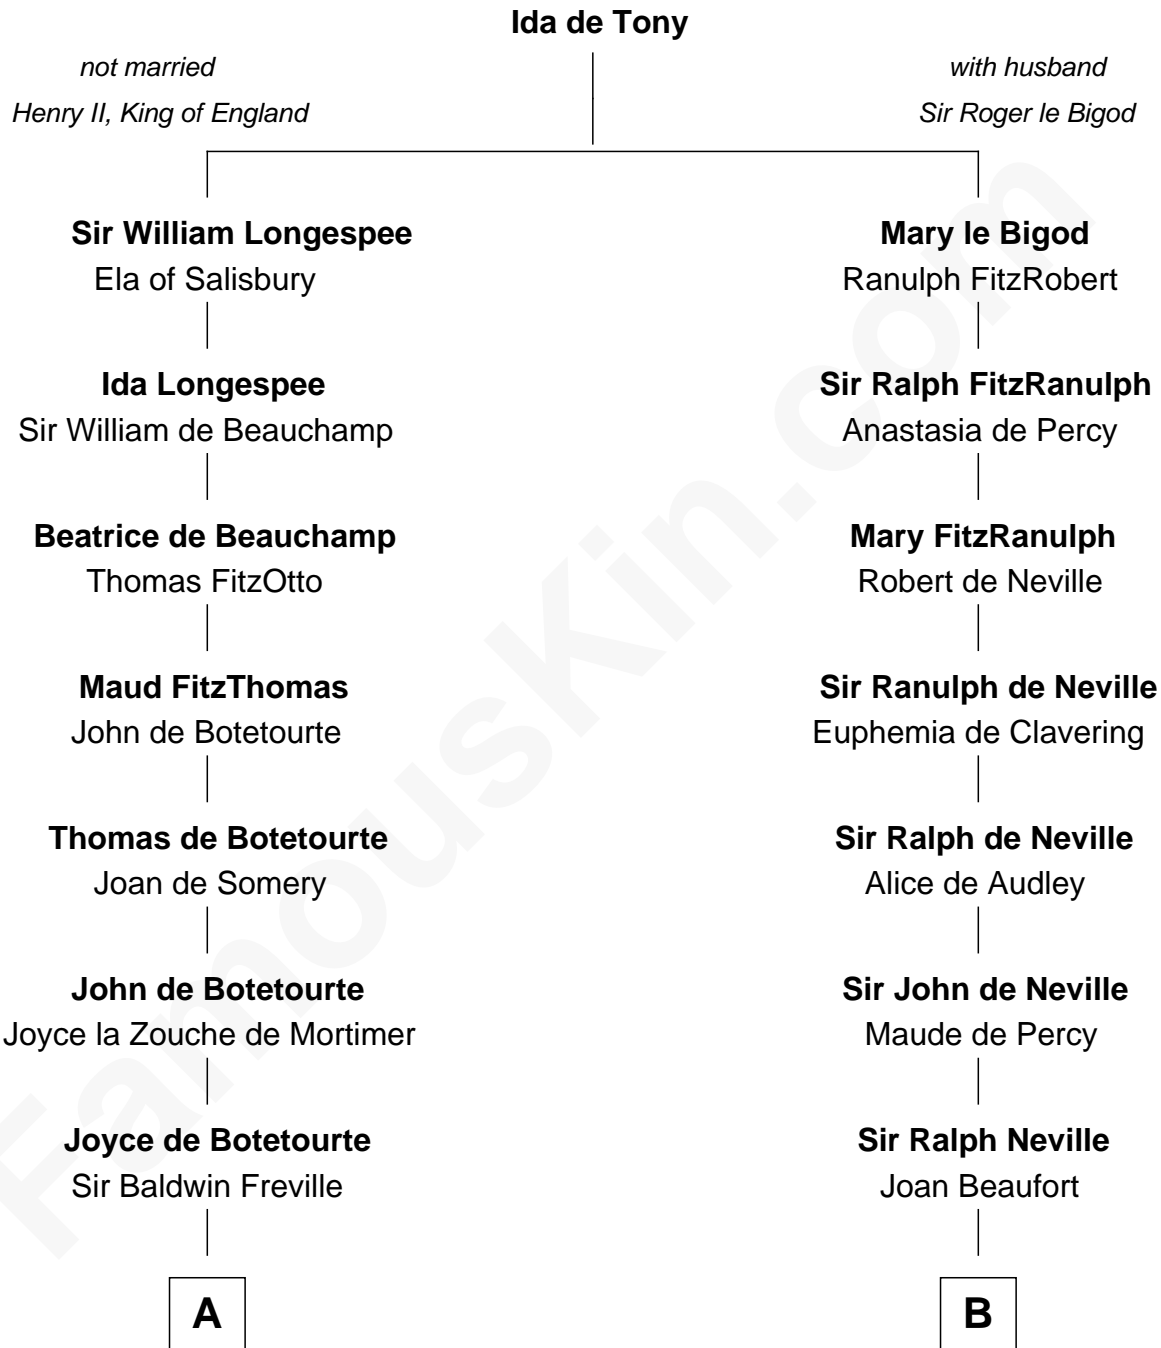

FamousKin.com

Relationship Chart of

Joseph Wharton

Founder of the Wharton School of Business

21st cousin of

Colonel Robert Gould Shaw

U.S. Civil War leader of film "Glory" fame

C

Samuel Rodman

Mary Willett

Thomas Rodman

Mary Borden

Hannah Rodman

Samuel Rowland Fisher

Deborah Fisher

William Wharton

Robert Gould Shaw

Francis George Shaw

Sarah Blake Sturgis

Colonel Robert Gould Shaw

Main character in film "Glory"