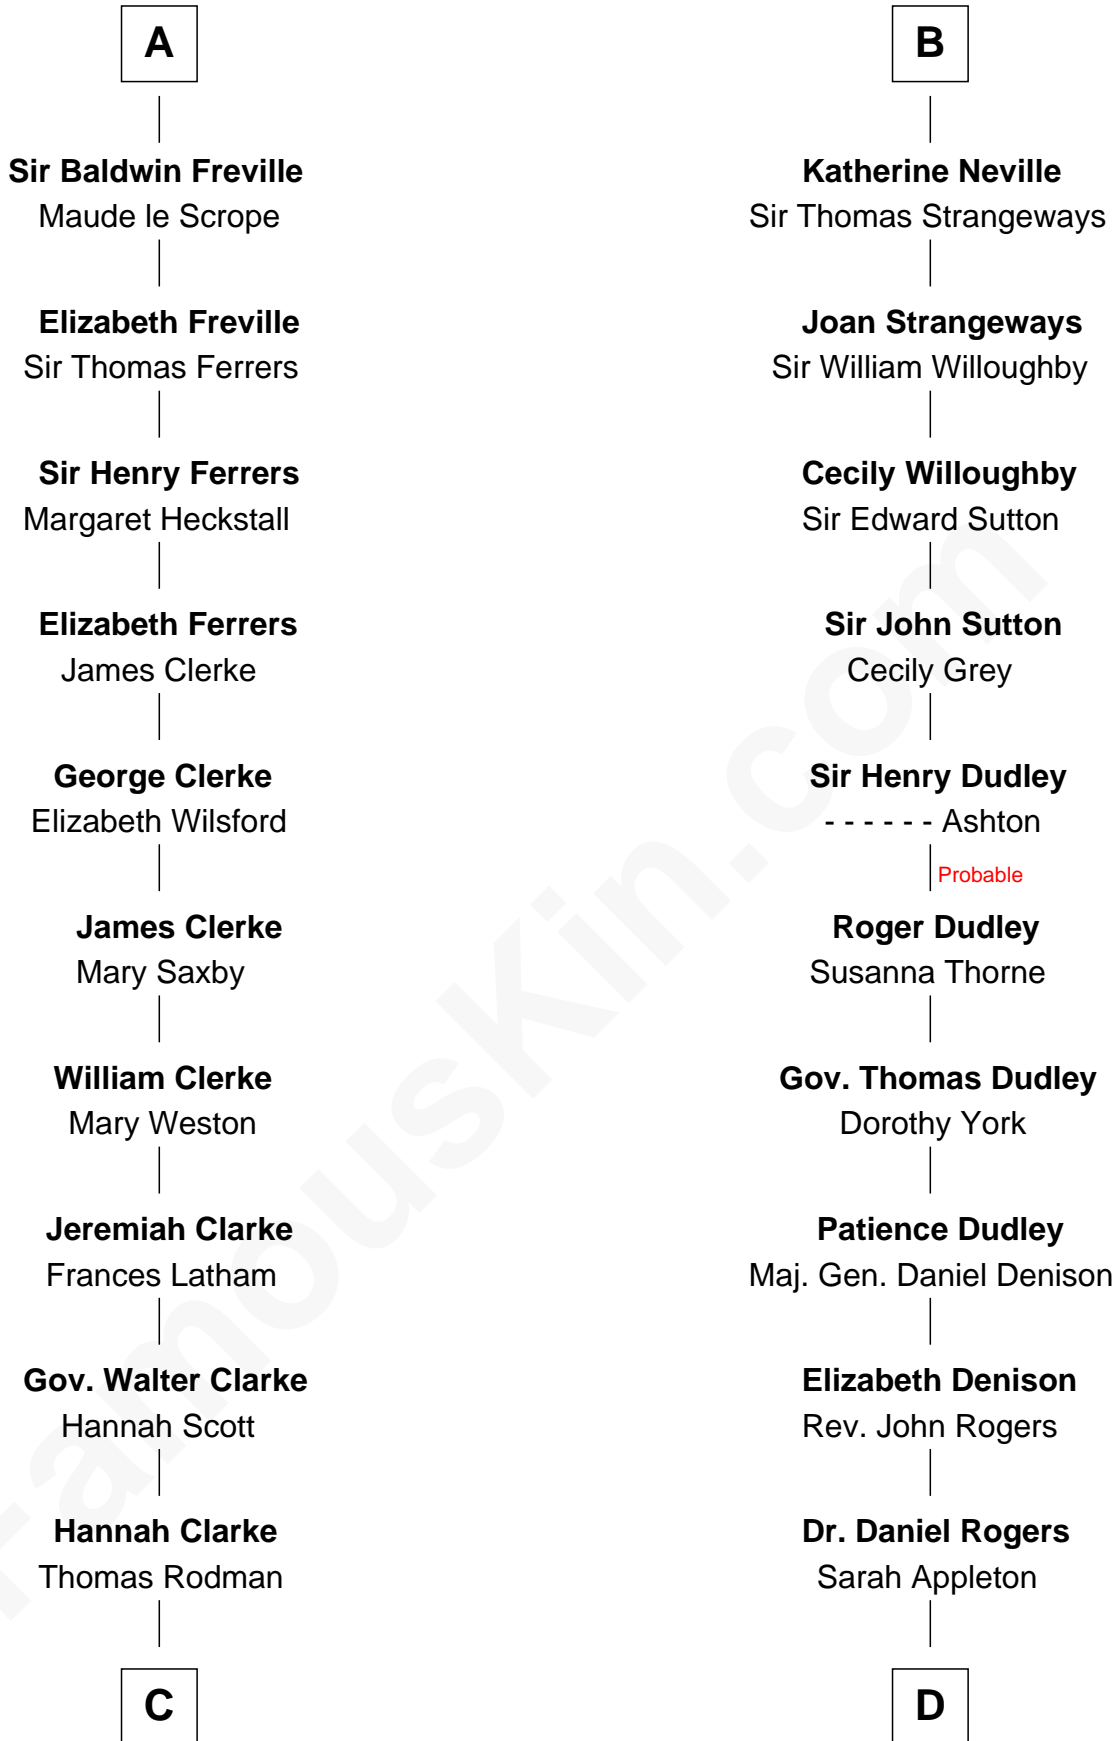

FamousKin.com

Relationship Chart of

Joseph Wharton

Founder of the Wharton School of Business

21st cousin of

Colonel Robert Gould Shaw

U.S. Civil War leader of film "Glory" fame

C

Samuel Rodman

Mary Willett

Thomas Rodman

Mary Borden

Hannah Rodman

Samuel Rowland Fisher

Deborah Fisher

William Wharton

Robert Gould Shaw

Francis George Shaw

Sarah Blake Sturgis

Colonel Robert Gould Shaw

Main character in film "Glory"