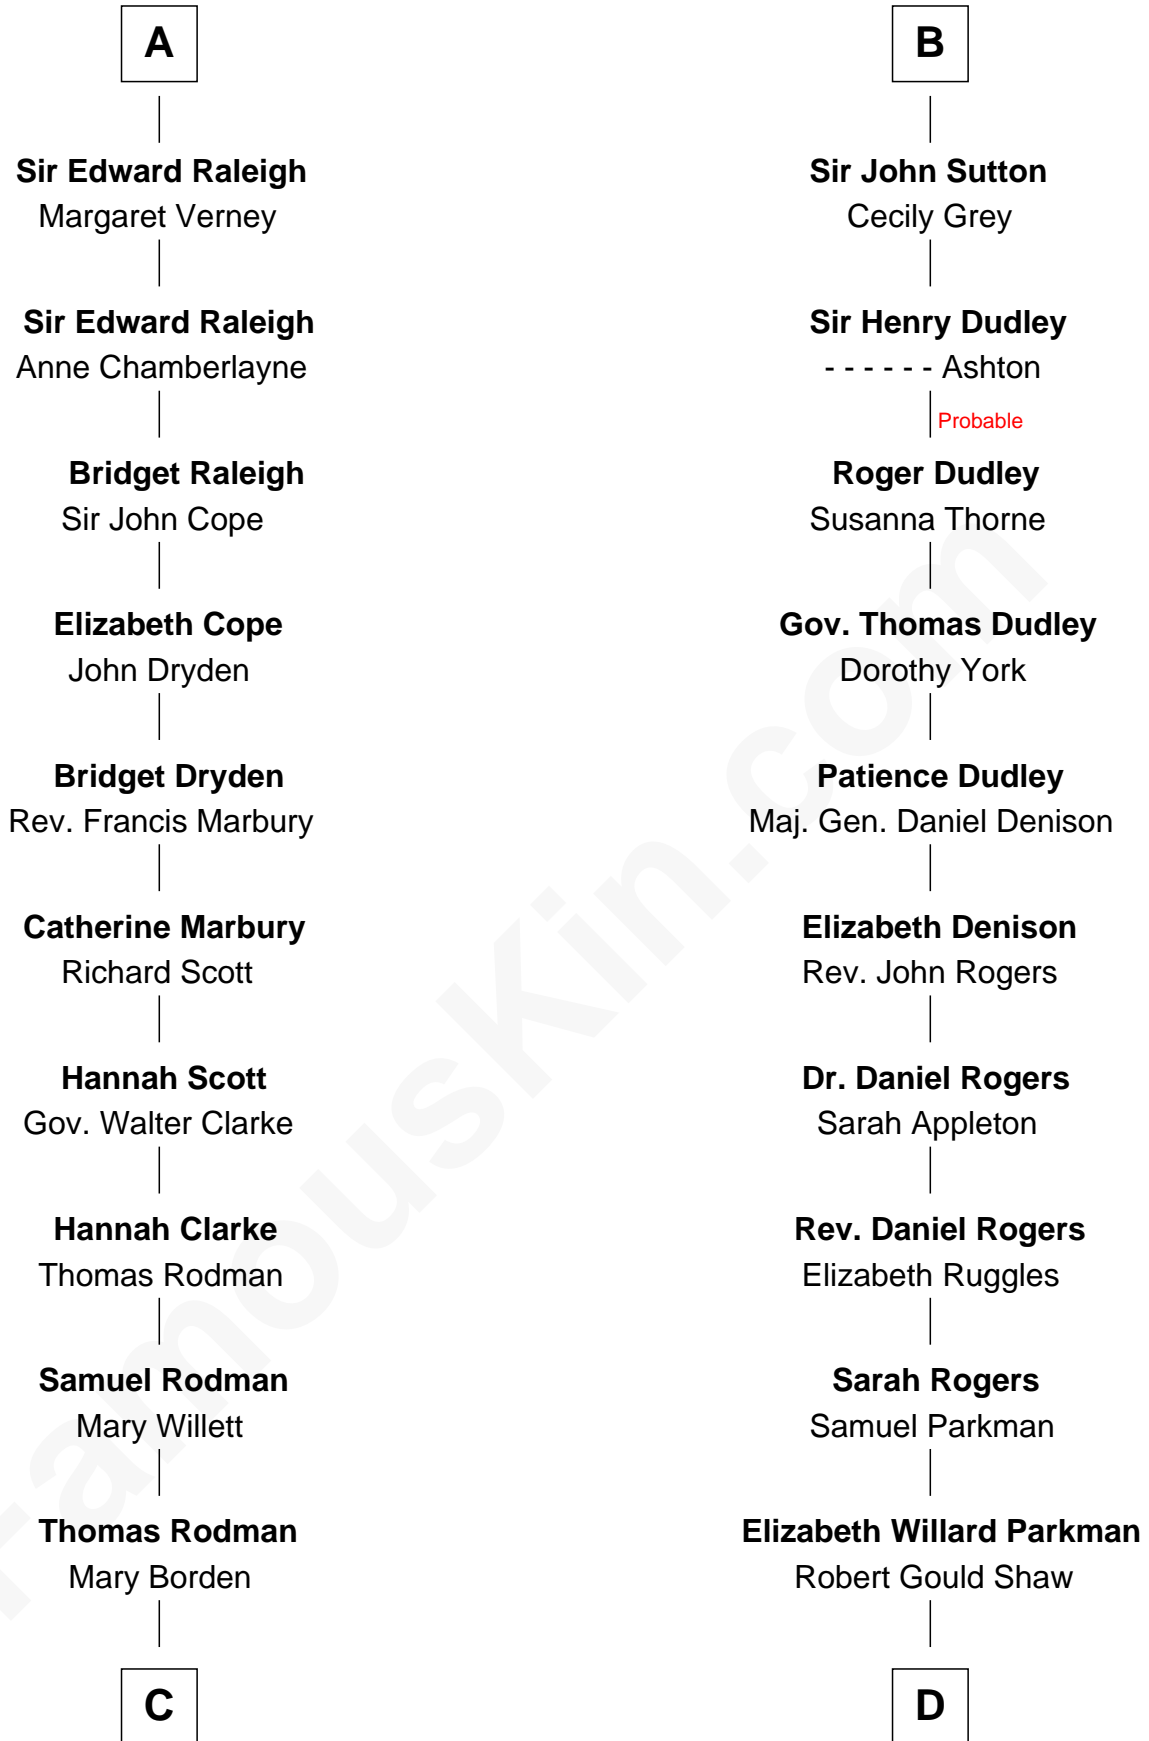

FamousKin.com

Relationship Chart of

Joseph Wharton

Founder of the Wharton School of Business

18th cousin 1 time removed of

Colonel Robert Gould Shaw

U.S. Civil War leader of film "Glory" fame

Sir James de Audley

Katherine Neville

Sir Thomas Strangeways

Joan Strangeways

Sir William Willoughby

Cecily Willoughby

Sir Edward Sutton

B

C

Hannah Rodman
Samuel Rowland Fisher

Deborah Fisher
William Wharton

Joseph Wharton
Founder, Wharton School of Business

D

Francis George Shaw
Sarah Blake Sturgis

Colonel Robert Gould Shaw
Main character in film "Glory"