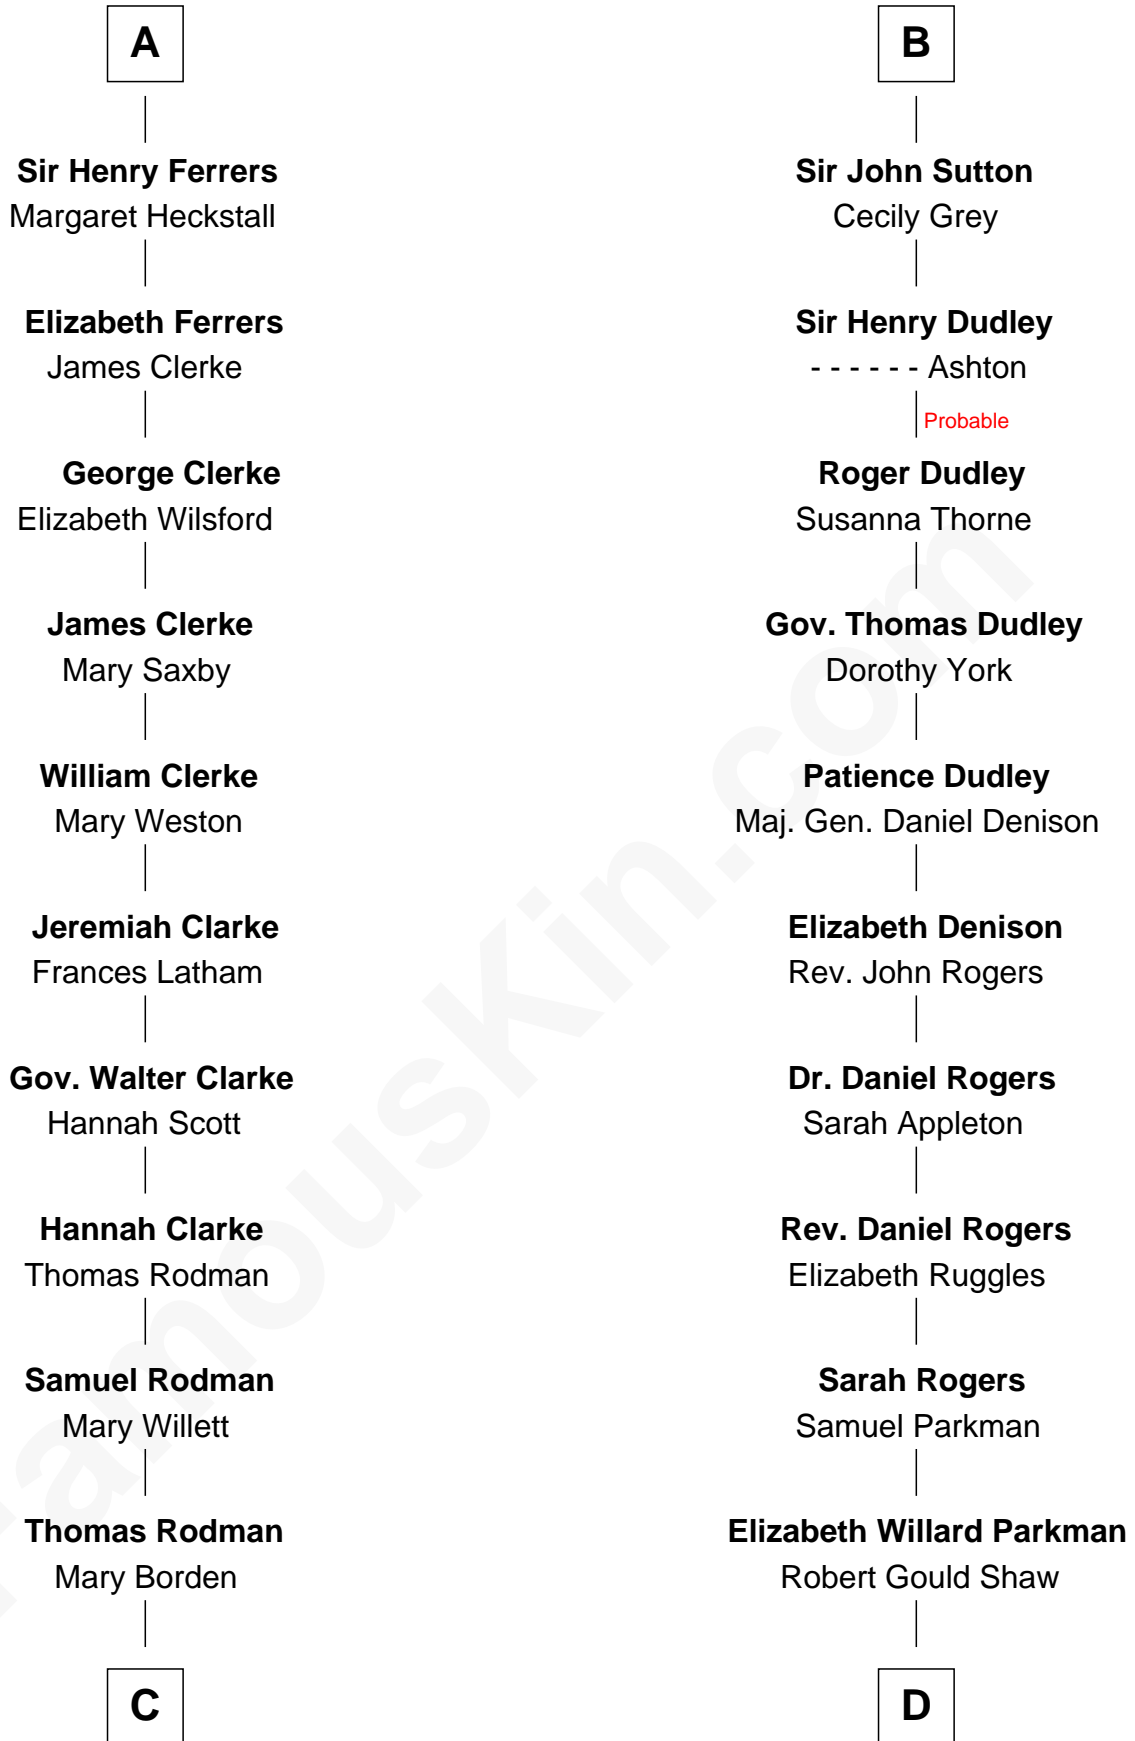

## Relationship Chart of

### Joseph Wharton

*Founder of the Wharton School of Business*

18th cousin 1 time removed of

### Colonel Robert Gould Shaw

*U.S. Civil War leader of film "Glory" fame*

**C**

**Hannah Rodman**  
Samuel Rowland Fisher

**Deborah Fisher**  
William Wharton

**Joseph Wharton**  
*Founder, Wharton School of Business*

**D**

**Francis George Shaw**  
Sarah Blake Sturgis

**Colonel Robert Gould Shaw**  
*Main character in film "Glory"*

FamousKin.com