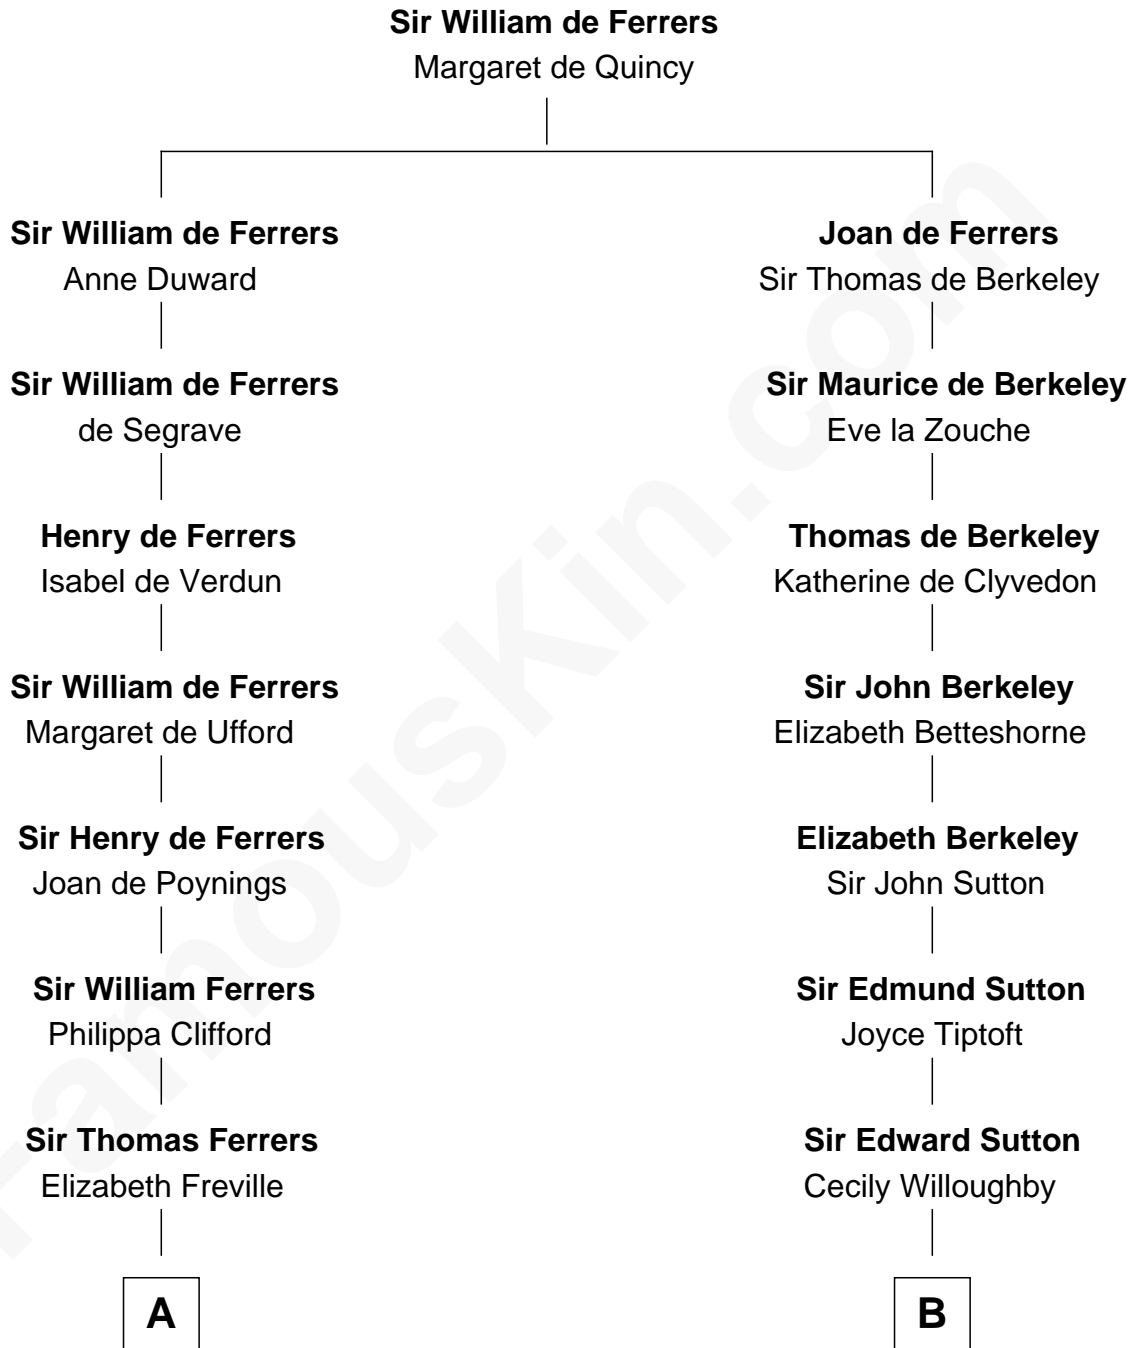

## Relationship Chart of

### Joseph Wharton

*Founder of the Wharton School of Business*

18th cousin 1 time removed of

### Colonel Robert Gould Shaw

*U.S. Civil War leader of film "Glory" fame*

**C**

**Hannah Rodman**  
Samuel Rowland Fisher

**Deborah Fisher**  
William Wharton

**Joseph Wharton**  
*Founder, Wharton School of Business*

**D**

**Francis George Shaw**  
Sarah Blake Sturgis

**Colonel Robert Gould Shaw**  
*Main character in film "Glory"*

FamousKin.com