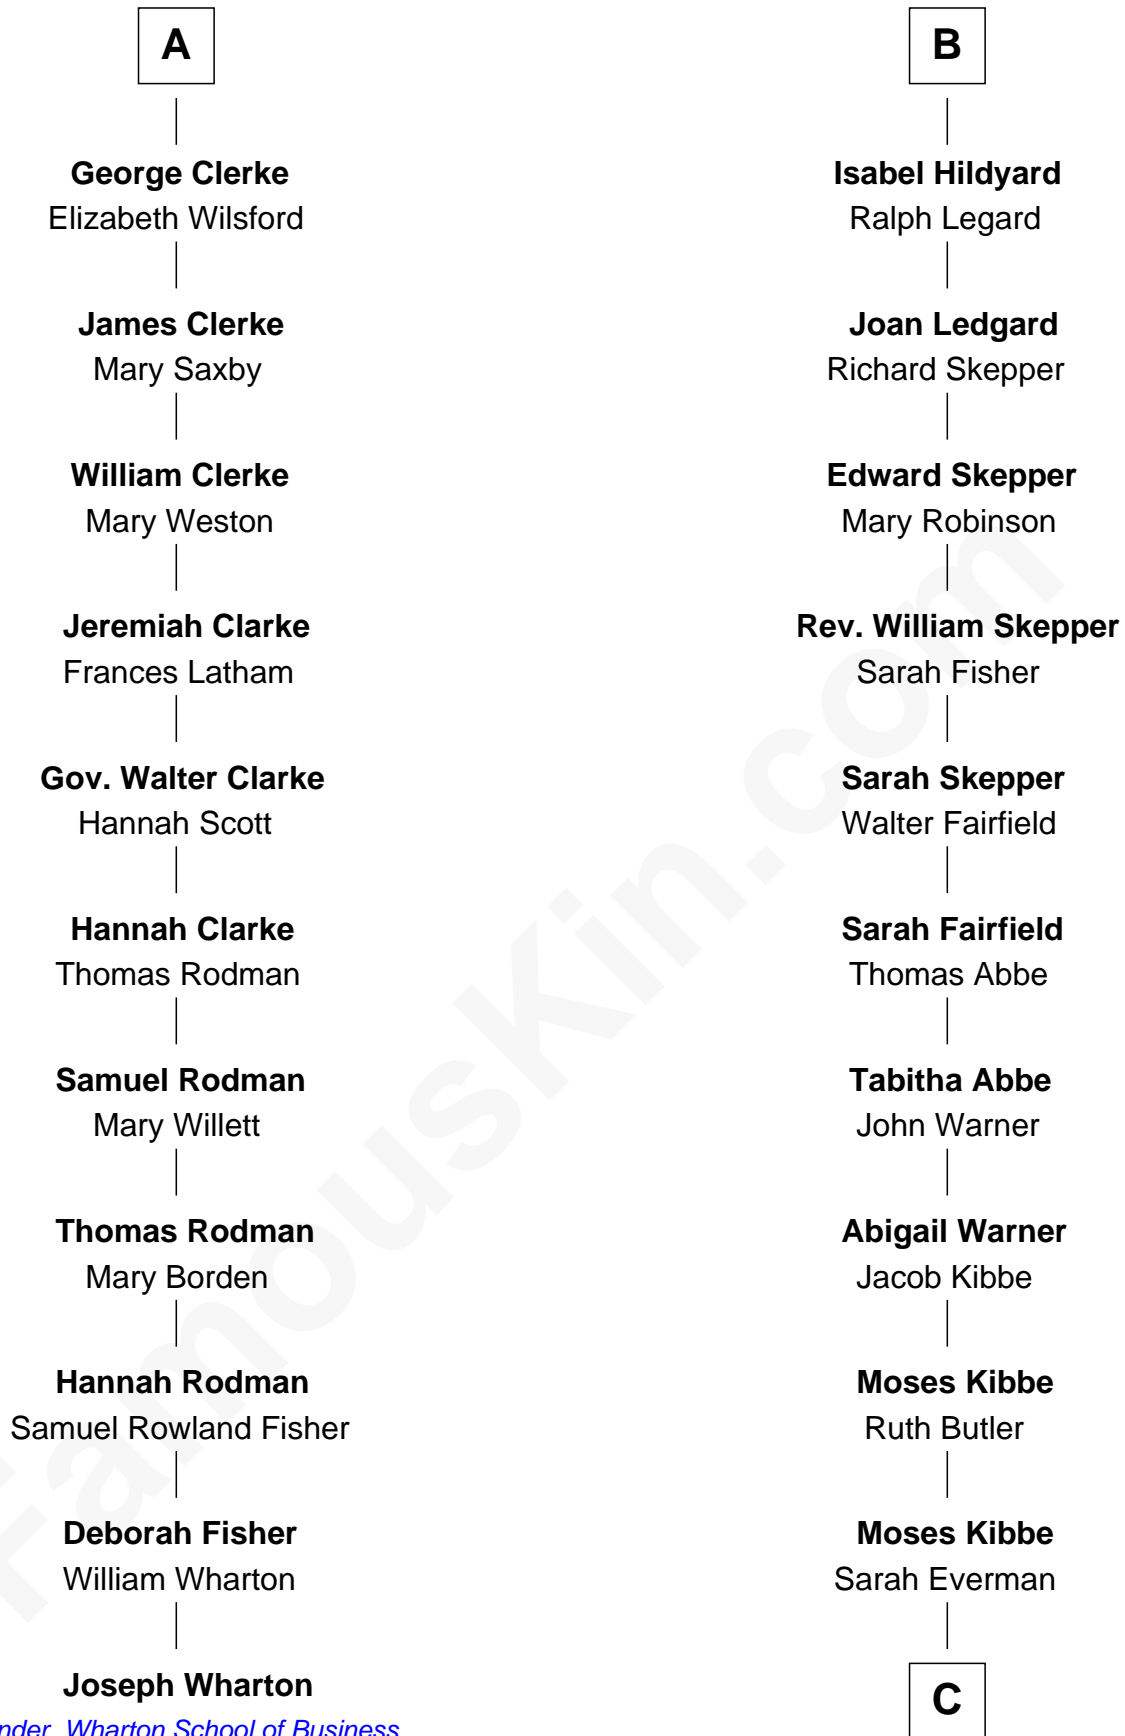

FamousKin.com

Relationship Chart of

Joseph Wharton

Founder of the Wharton School of Business

17th cousin 3 times removed of

Roy Rogers

Cowboy movie actor and singer

Bartholomew de Badlesmere

Margaret de Clare

Margery de Badlesmere

Sir William de Ros

Maud de Roos

John de Welles

Margery de Welles

Stephen le Scrope

Maude le Scrope

Margaret de Badlesmere

Sir John de Tibetot

Sir Robert de Tibetot

Margaret Deincourt

Elizabeth de Tibetot

Sir Philip le Despencer

Margery Despencer

Sir Roger Wentworth

Sir Philip Wentworth

Mary Clifford

Elizabeth Wentworth

Sir Martin de la See

Joan de la See

Sir Piers Hildyard

B

C