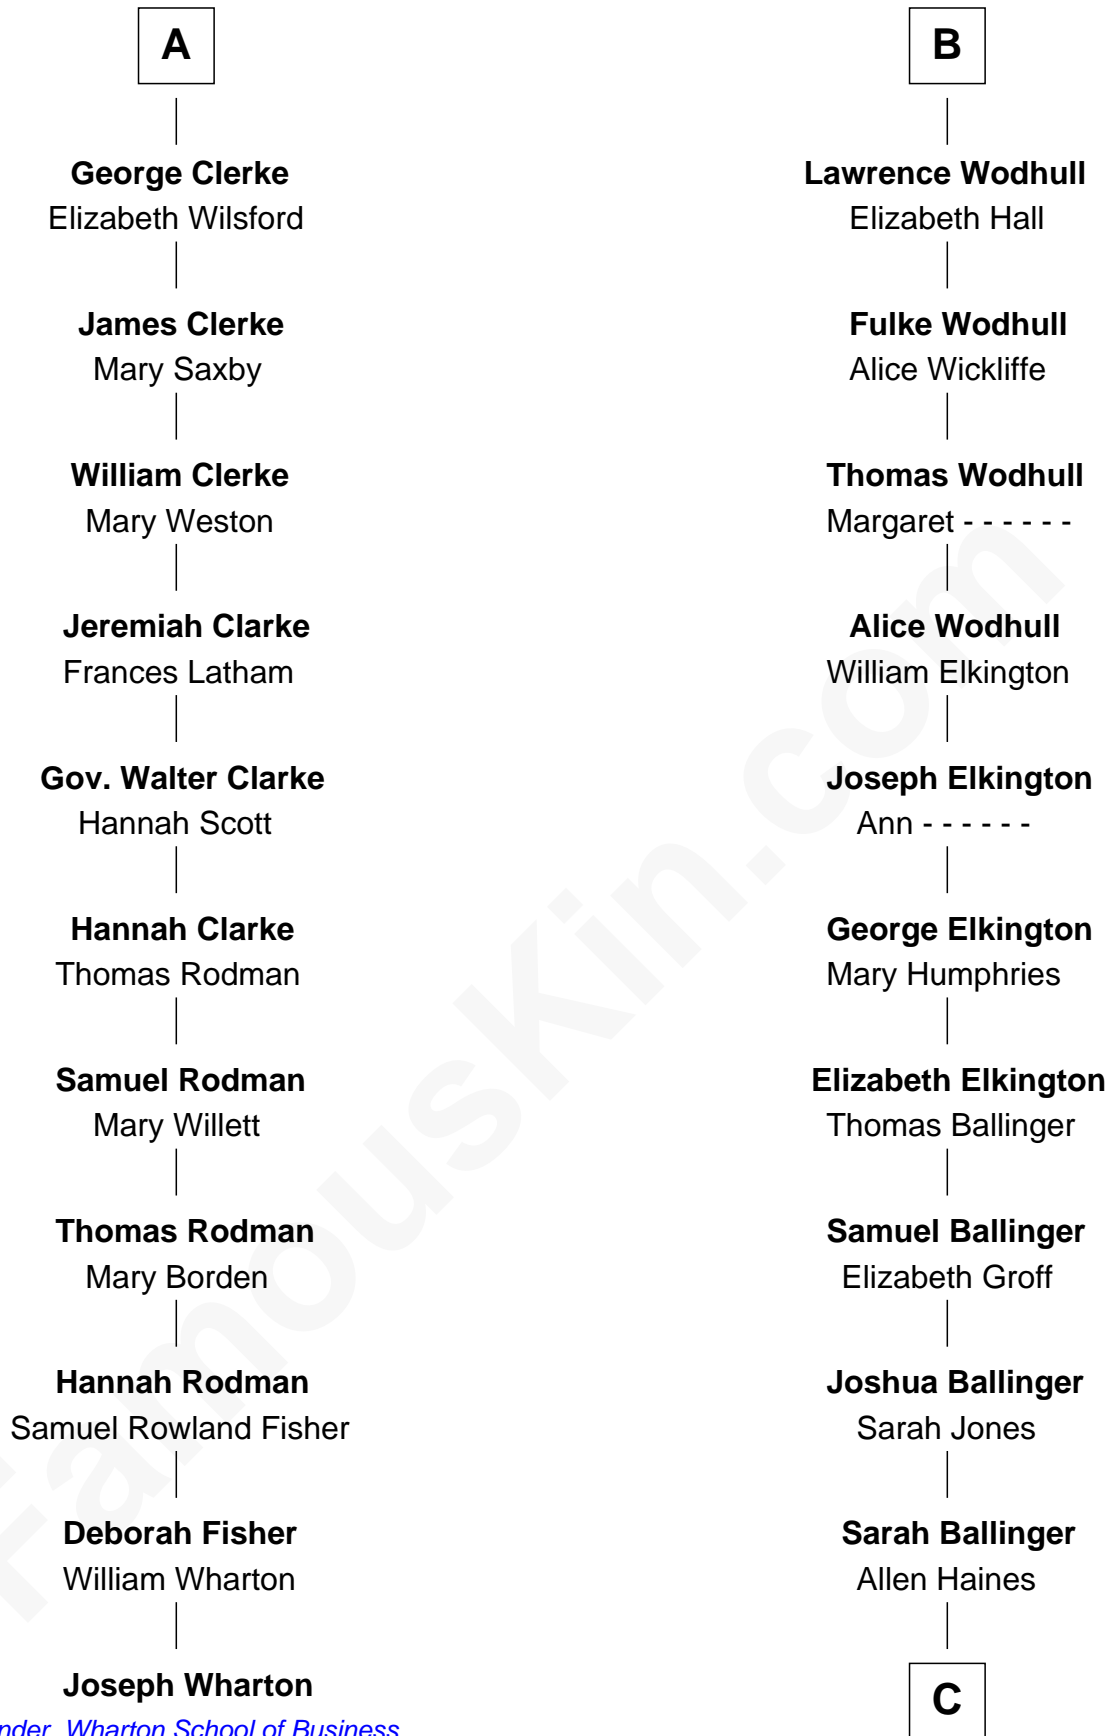

FamousKin.com

Relationship Chart of

Joseph Wharton

Founder of the Wharton School of Business

17th cousin 4 times removed of

Barbara (Pierce) Bush

First Lady of President George H.W. Bush

C