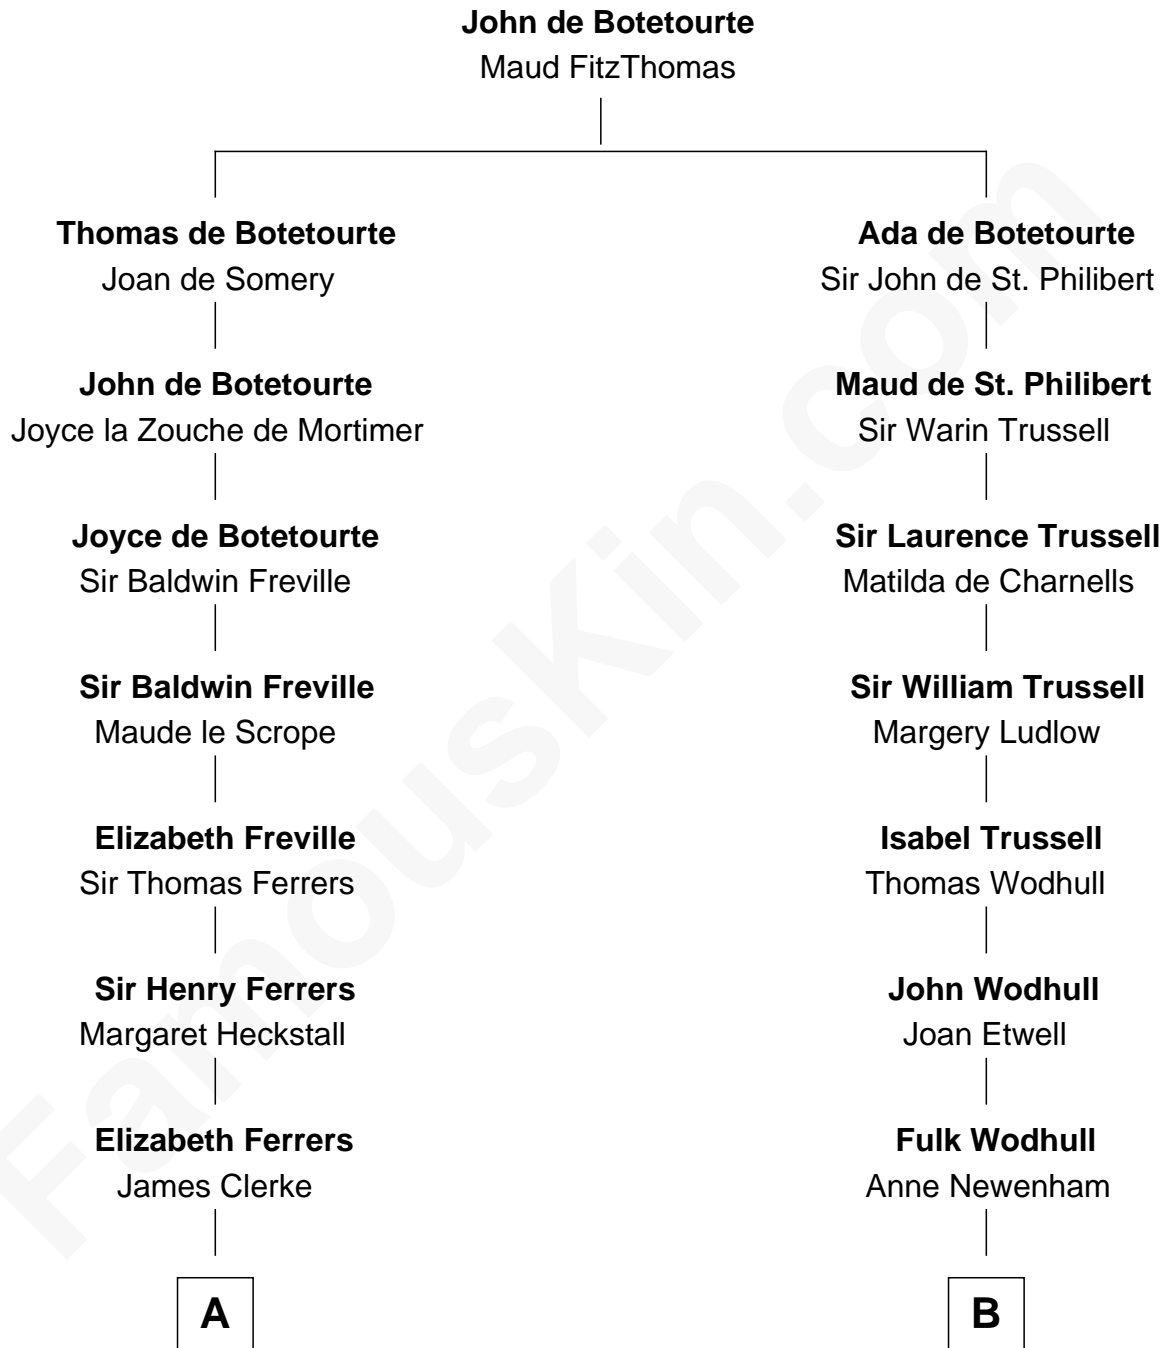

FamousKin.com

Relationship Chart of

Joseph Wharton

Founder of the Wharton School of Business

17th cousin 4 times removed of

Barbara (Pierce) Bush

First Lady of President George H.W. Bush

C

Jonathan Haines
Mary Jane Sprague

Sarah Haines
Jacob Marion Flickinger

Lulu Dell Flickinger
James Edgar Robinson

Pauline Robinson
Marvin Pierce

Barbara (Pierce) Bush
First Lady of George H.W. Bush