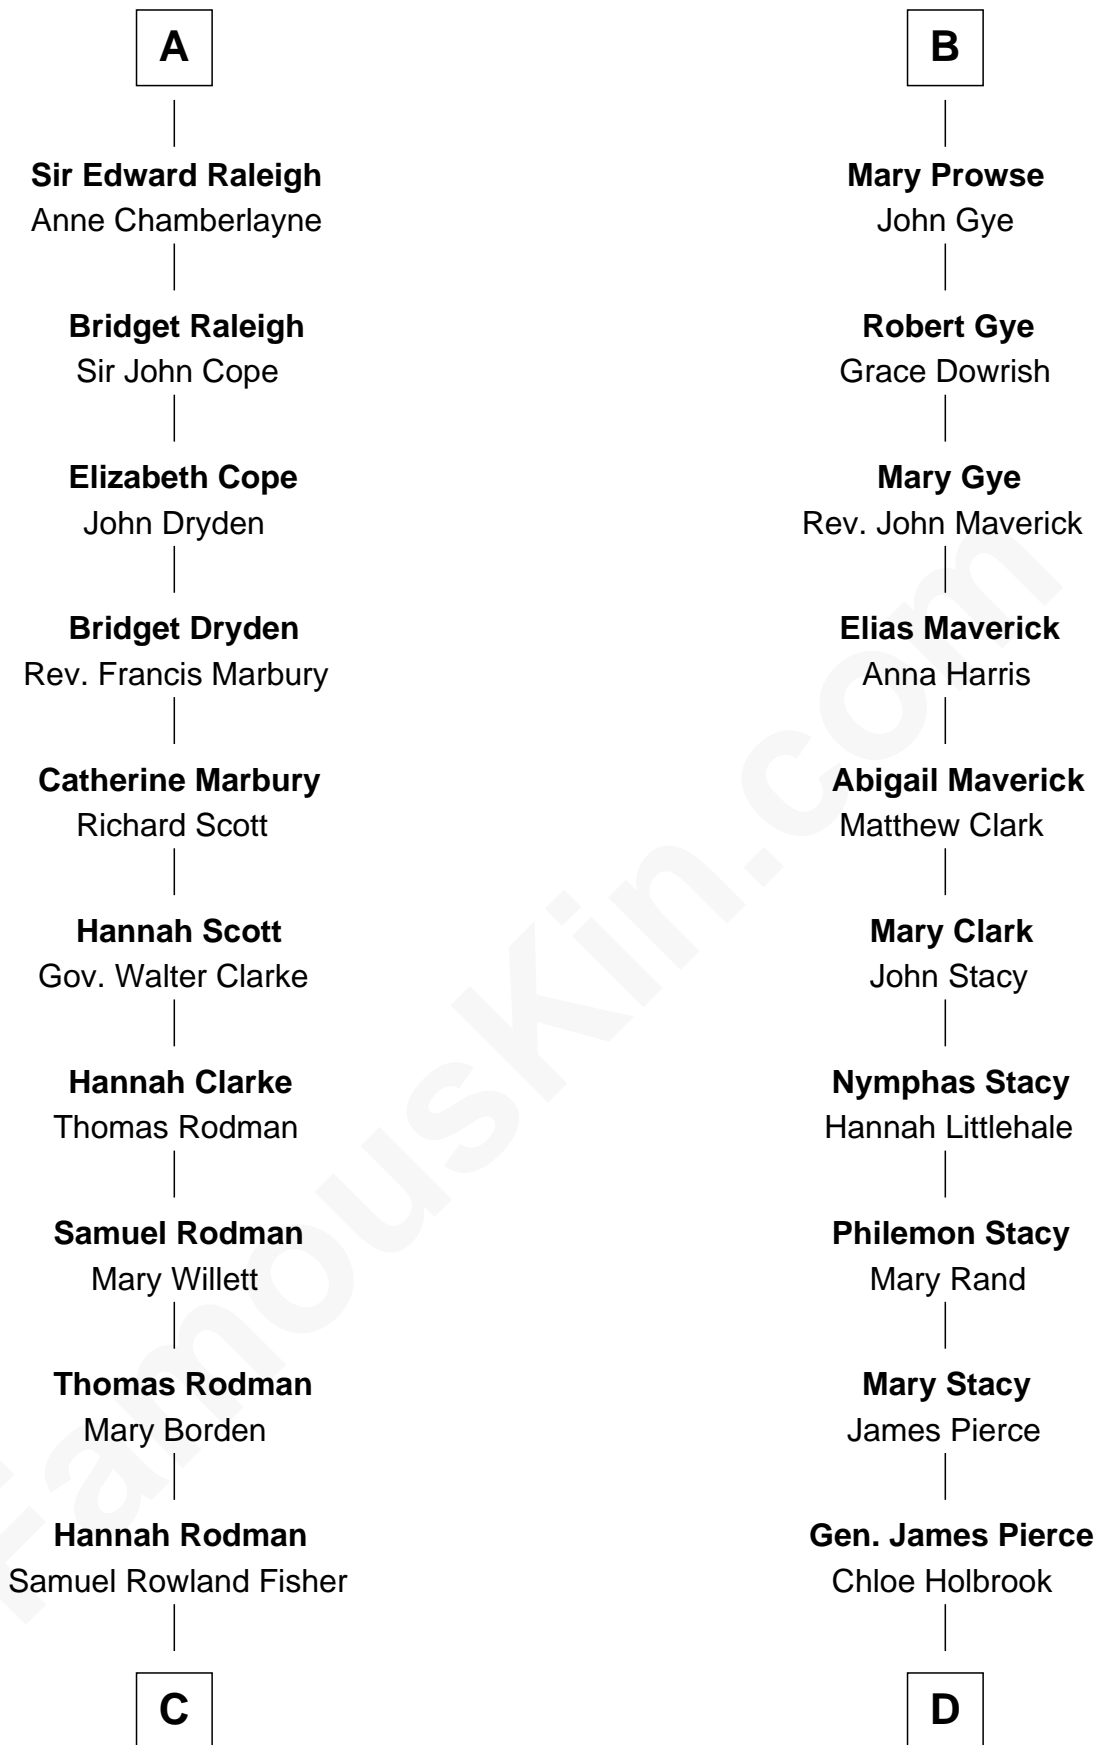

## Relationship Chart of

### Joseph Wharton

*Founder of the Wharton School of Business*

**18th cousin 2 times removed of**

### Barbara (Pierce) Bush

*First Lady of President George H.W. Bush*

**C**

**Deborah Fisher**  
William Wharton

**Joseph Wharton**

*Founder, Wharton School of Business*

**D**

**Jonas James Pierce**  
Kate Pritzel