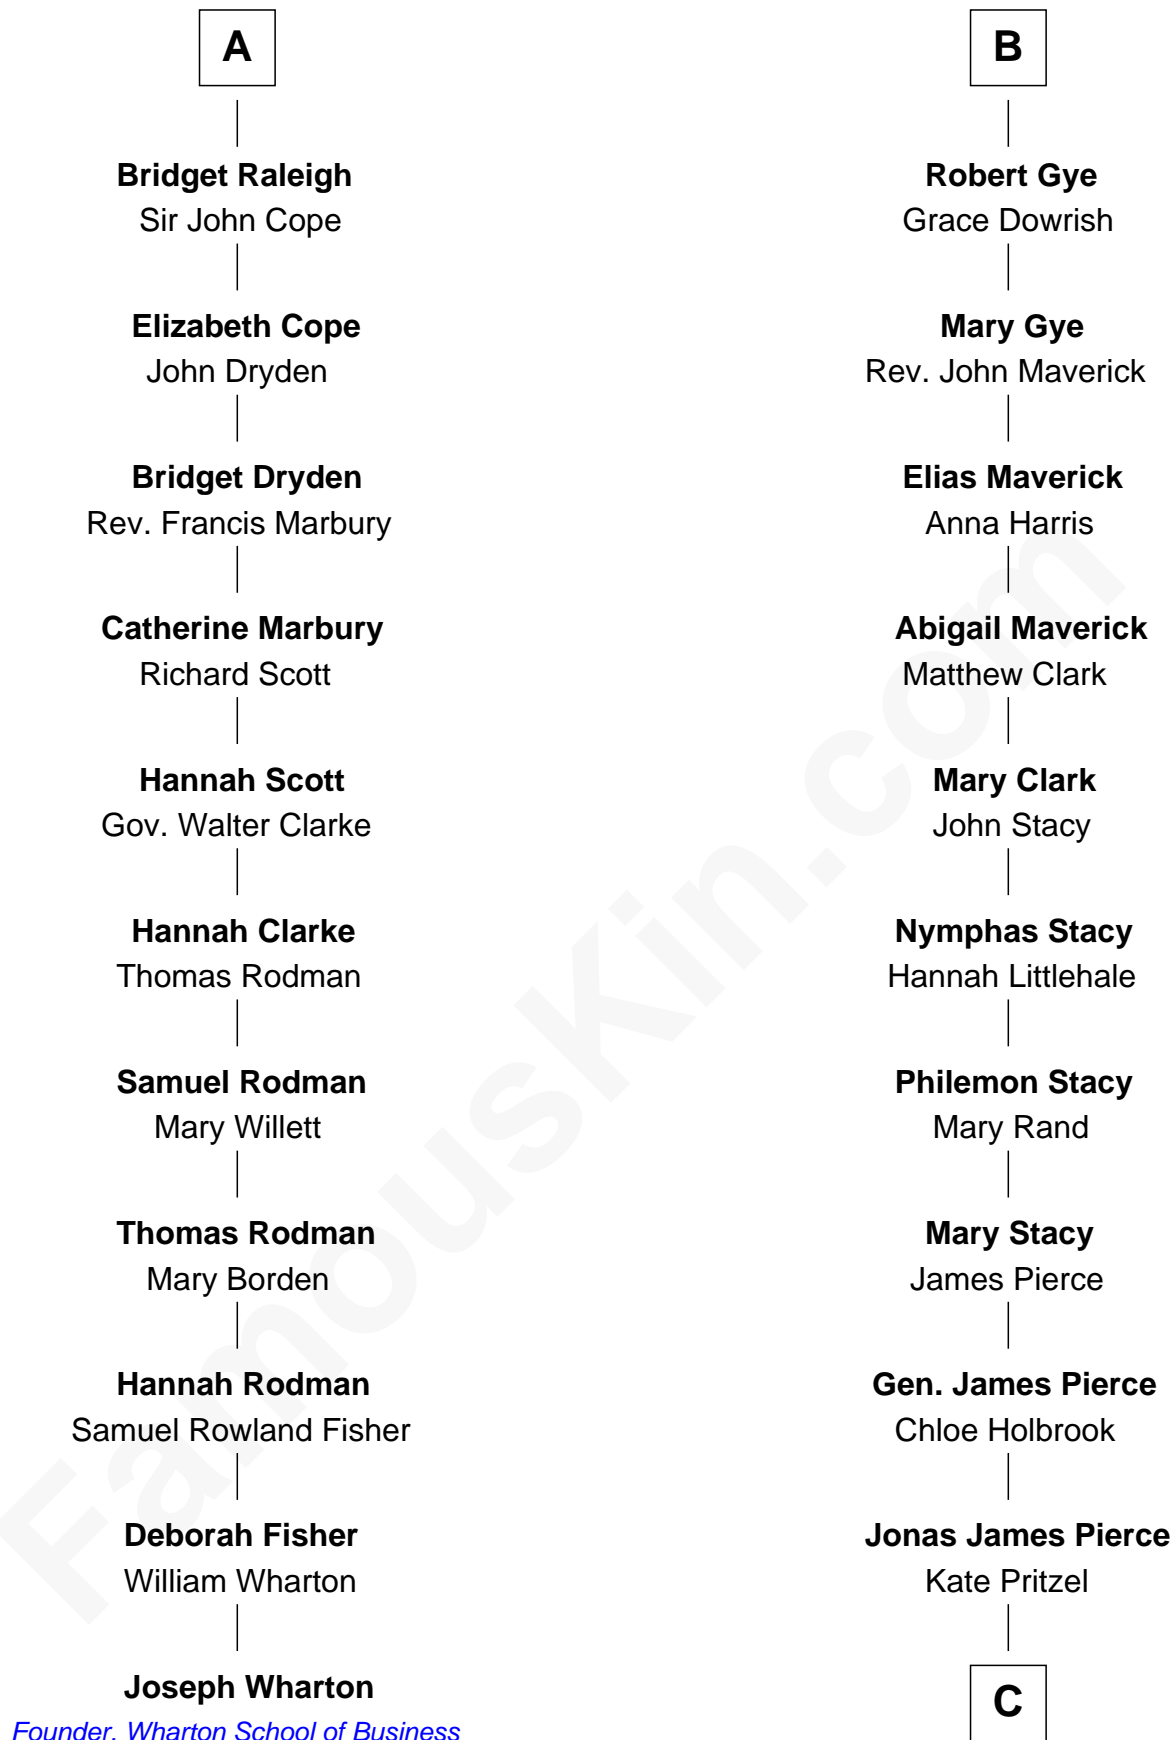

FamousKin.com

Relationship Chart of

Joseph Wharton

Founder of the Wharton School of Business

17th cousin 2 times removed of

Barbara (Pierce) Bush

First Lady of President George H.W. Bush

Edmund Fitzalan

Alice de Warenne

C

—
Scott Pierce

Mabel Marvin

—
Marvin Pierce

Pauline Robinson

—
Barbara (Pierce) Bush

First Lady of George H.W. Bush