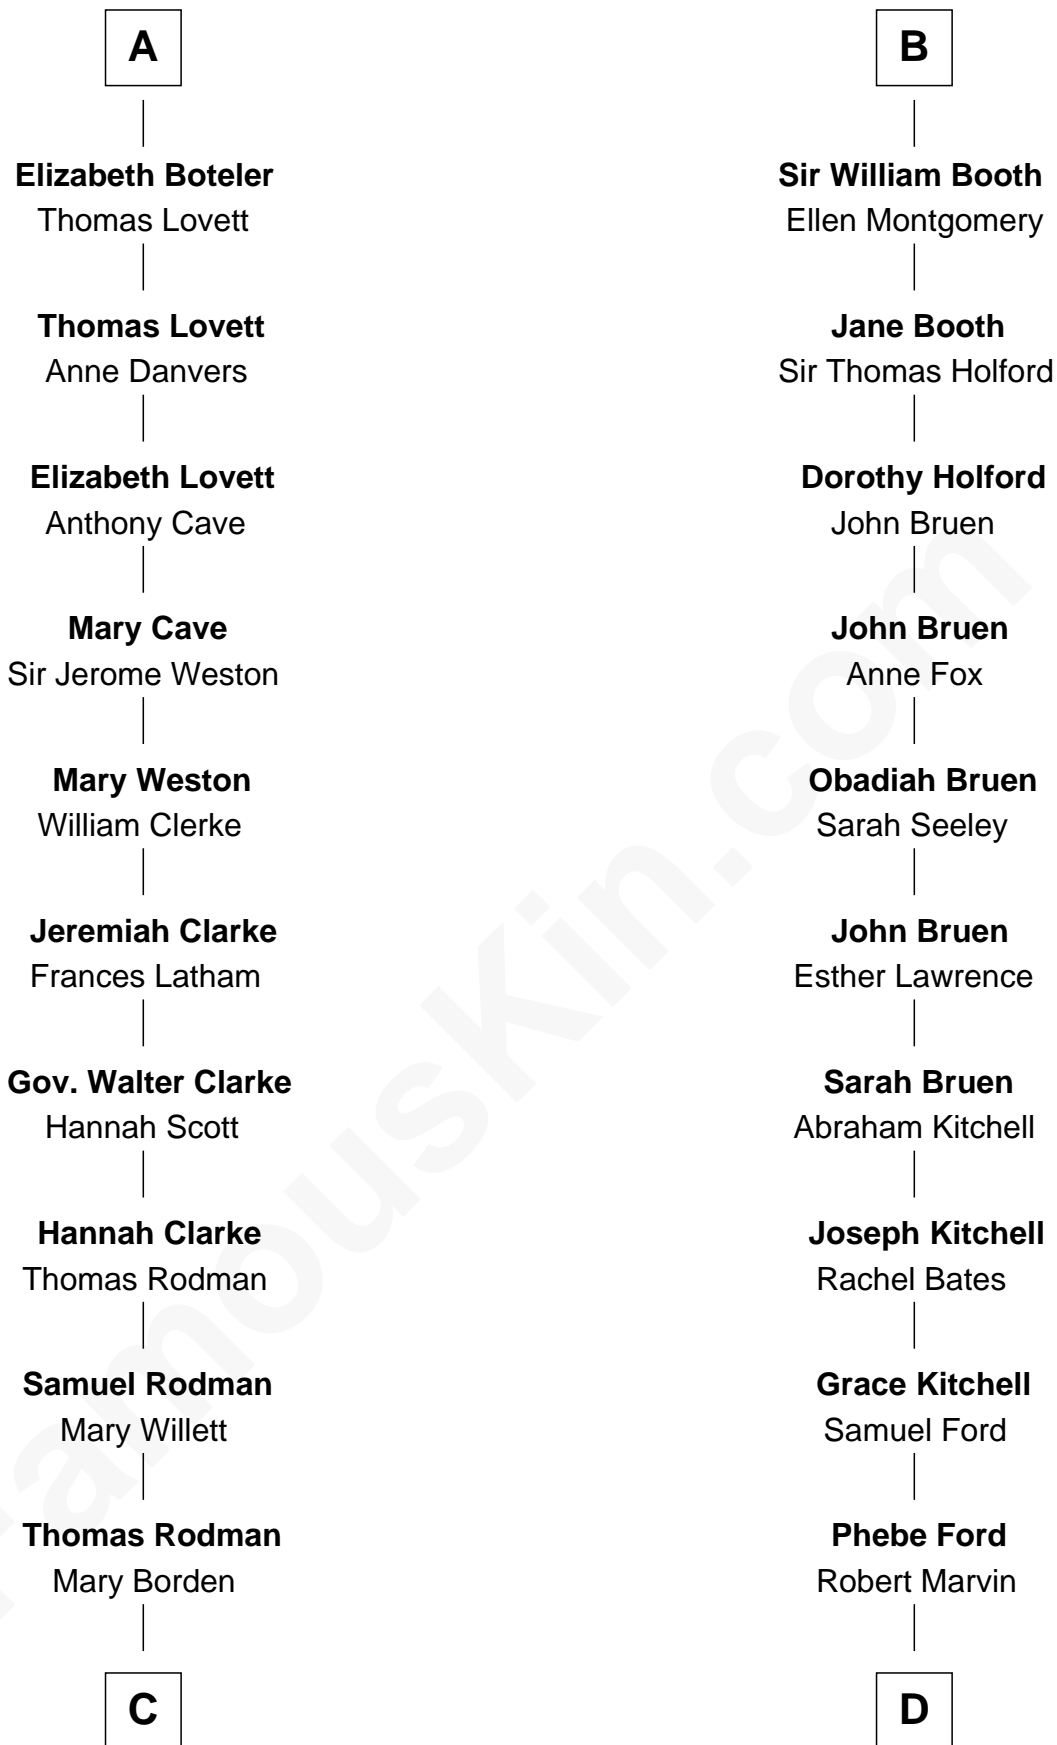

## Relationship Chart of

### Joseph Wharton

*Founder of the Wharton School of Business*

**19th cousin 2 times removed of**

### Barbara (Pierce) Bush

*First Lady of President George H.W. Bush*

**C**

**Hannah Rodman**  
Samuel Rowland Fisher

**Deborah Fisher**  
William Wharton

**Joseph Wharton**  
*Founder, Wharton School of Business*

**D**

**Samuel Ross Marvin**  
Julia Ann Place

**Jerome Place Marvin**  
Martha Ann Stokes

**Mabel Marvin**  
Scott Pierce

**Marvin Pierce**  
Pauline Robinson

**Barbara (Pierce) Bush**  
*First Lady of George H.W. Bush*