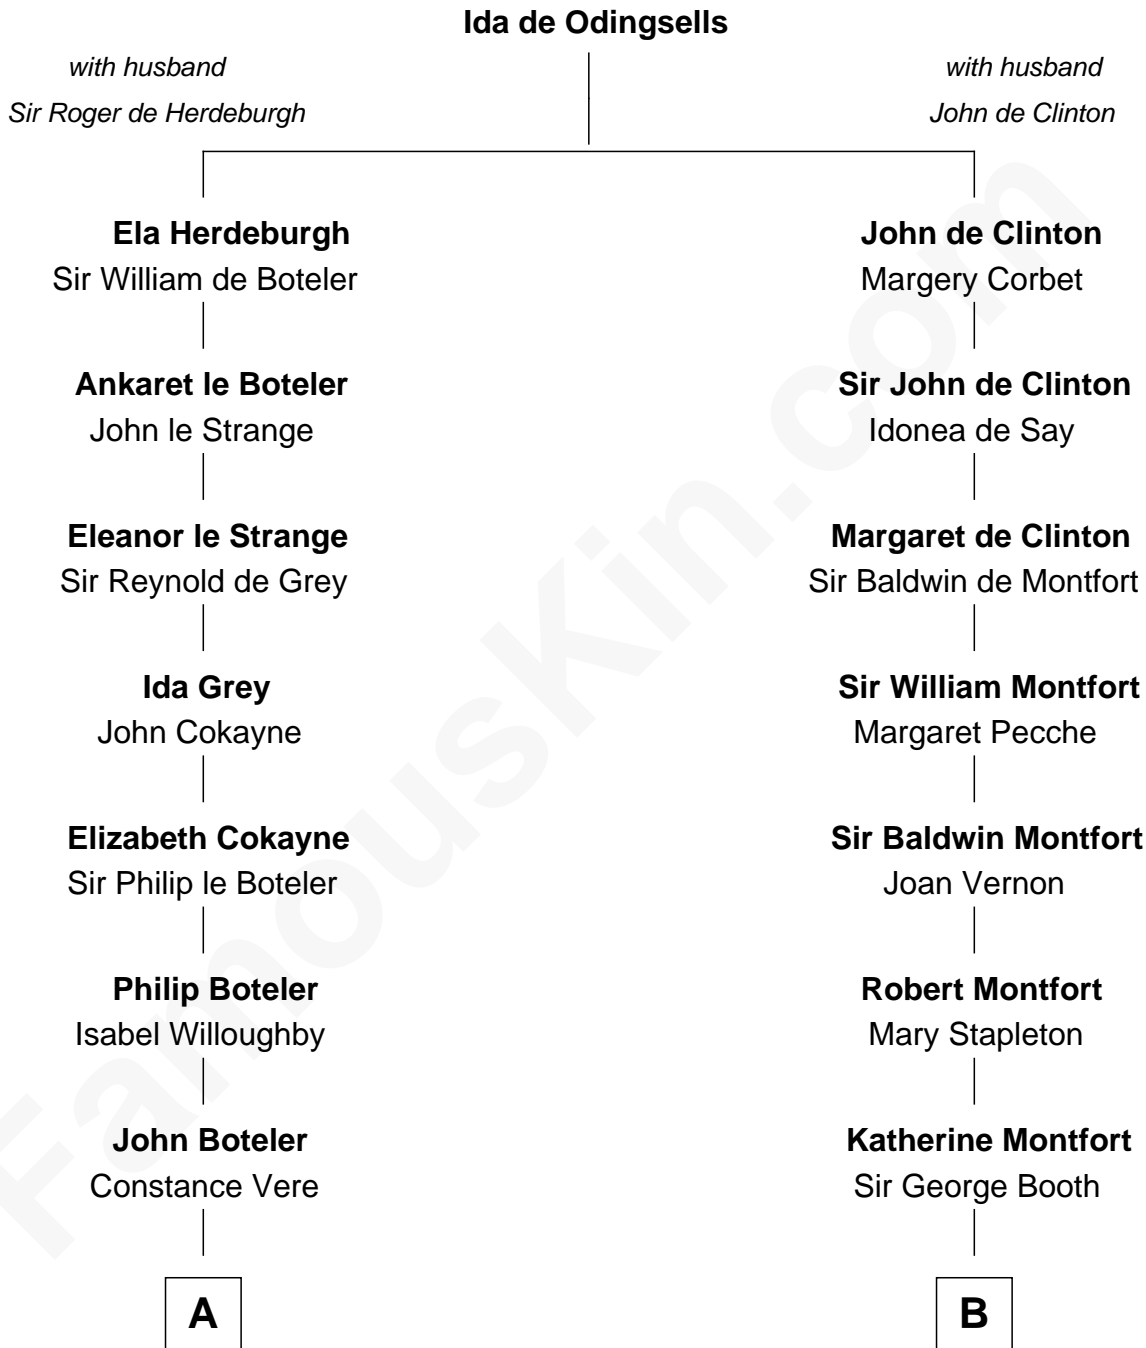

## Relationship Chart of

### Joseph Wharton

*Founder of the Wharton School of Business*

**19th cousin 2 times removed of**

### Barbara (Pierce) Bush

*First Lady of President George H.W. Bush*

**C**

**Hannah Rodman**  
Samuel Rowland Fisher

**Deborah Fisher**  
William Wharton

**Joseph Wharton**  
*Founder, Wharton School of Business*