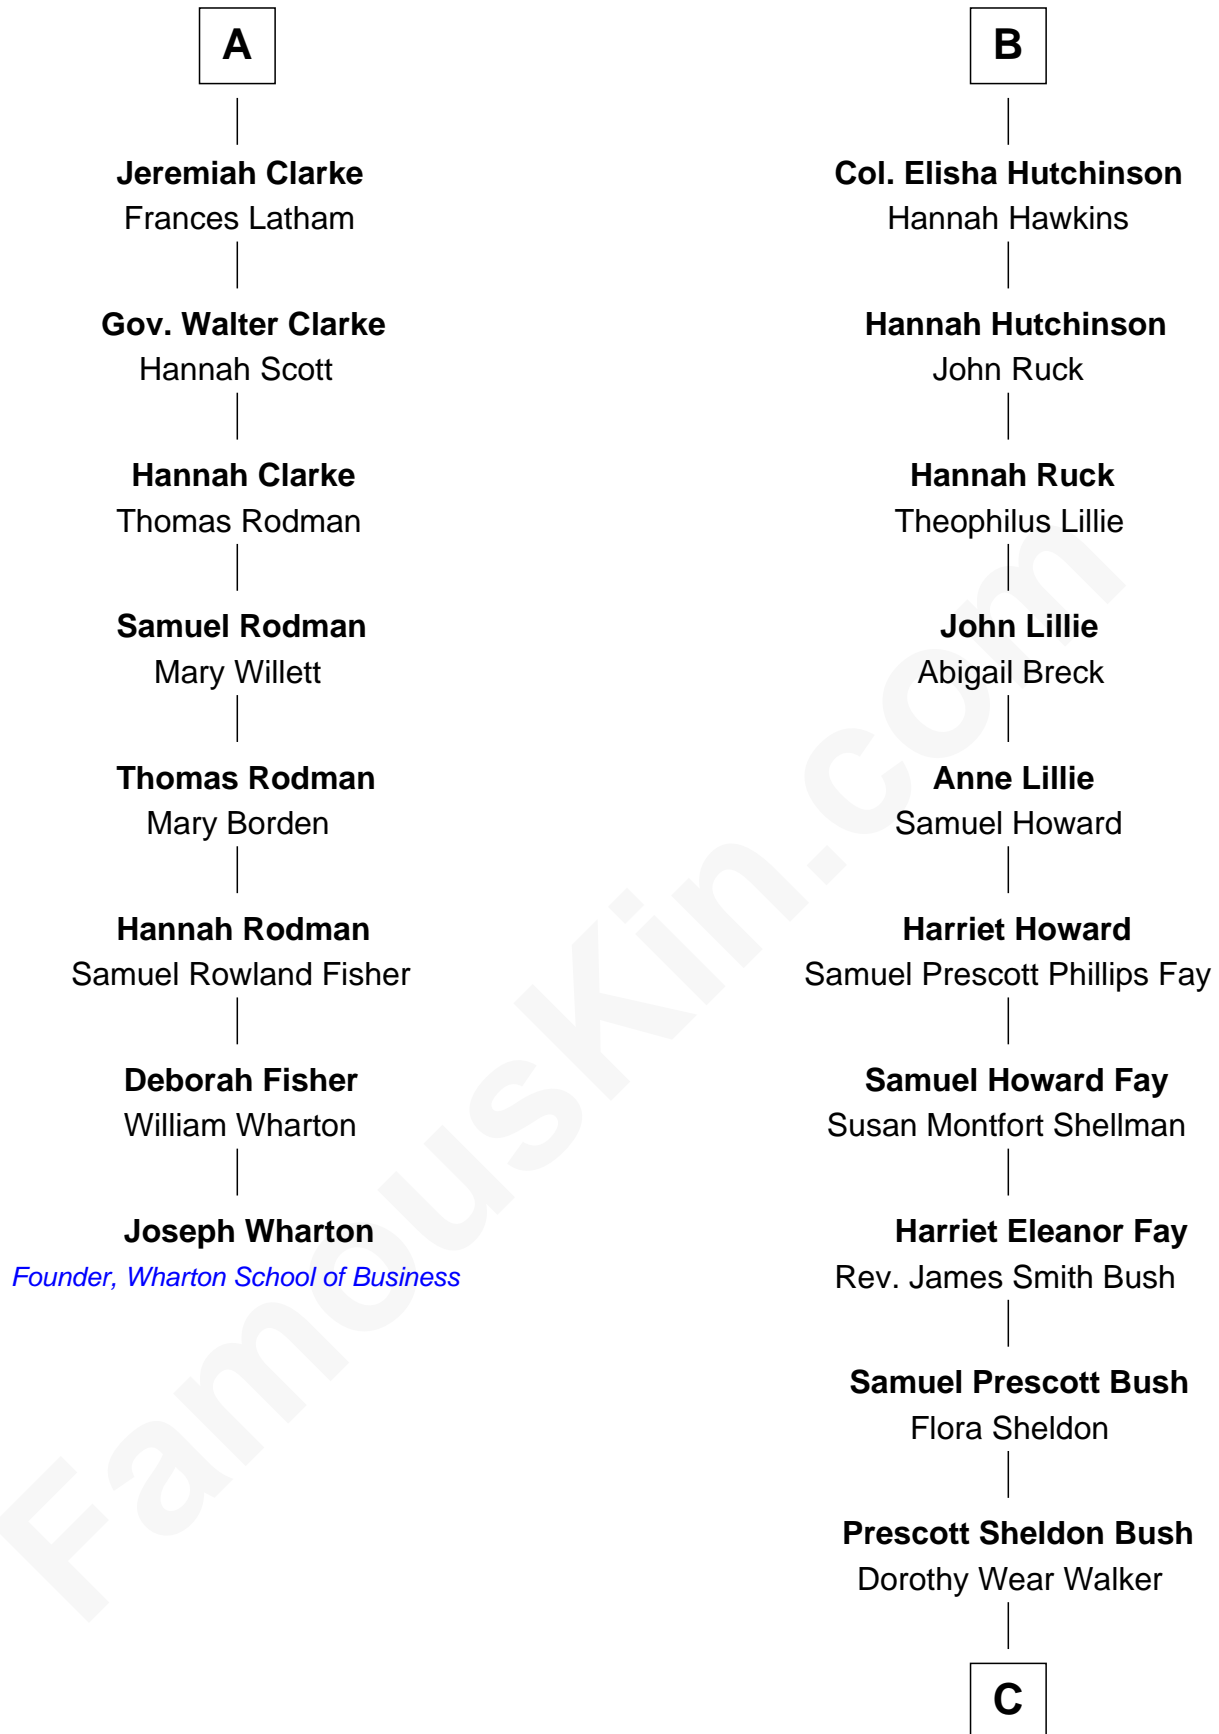

FamousKin.com

Relationship Chart of

Joseph Wharton

Founder of the Wharton School of Business

14th cousin 4 times removed of

George W. Bush
43rd U.S. President

Sir Hugh Willoughby
Margaret Freville

C

George Herbert Walker Bush

Barbara Pierce

George W. Bush

43rd U.S. President

FamousKin.com