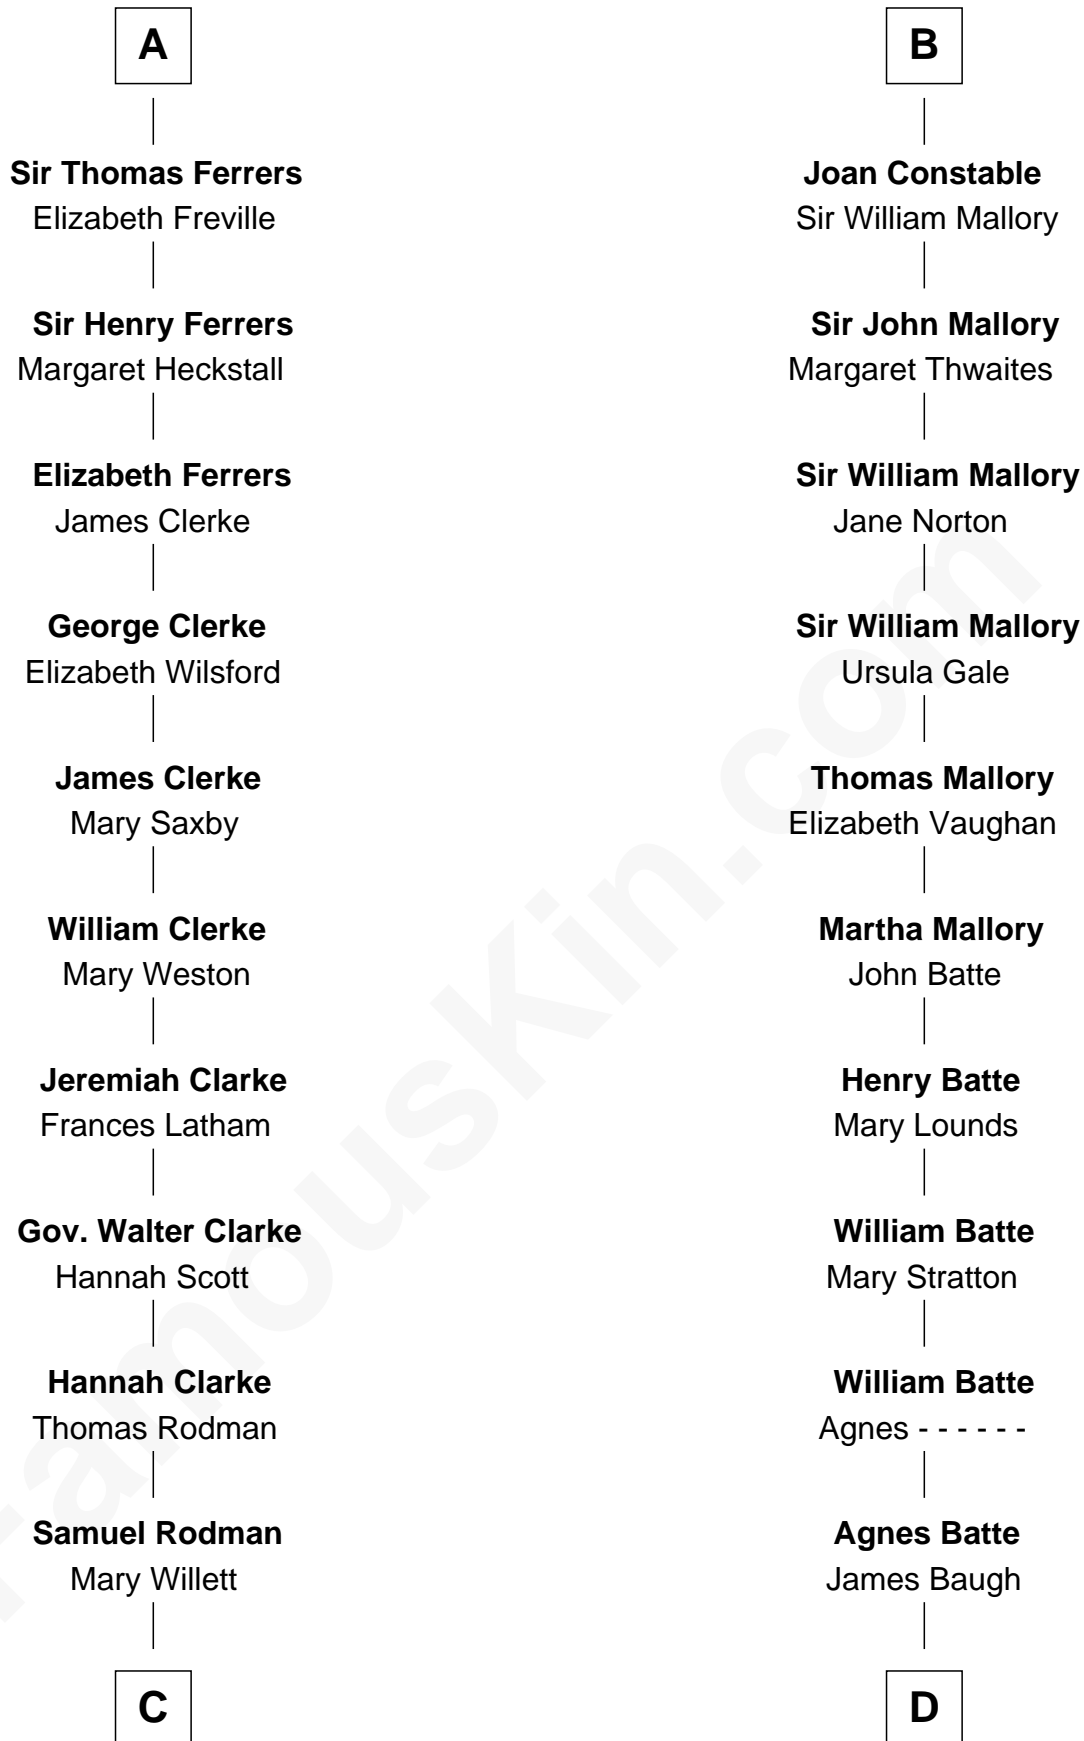

FamousKin.com

Relationship Chart of

Joseph Wharton

Founder of the Wharton School of Business

20th cousin 1 time removed of

Judy Garland

Singer and Movie Actress

C

Thomas Rodman

Mary Borden

Hannah Rodman

Samuel Rowland Fisher

Deborah Fisher

William Wharton

Joseph Wharton

Founder, Wharton School of Business