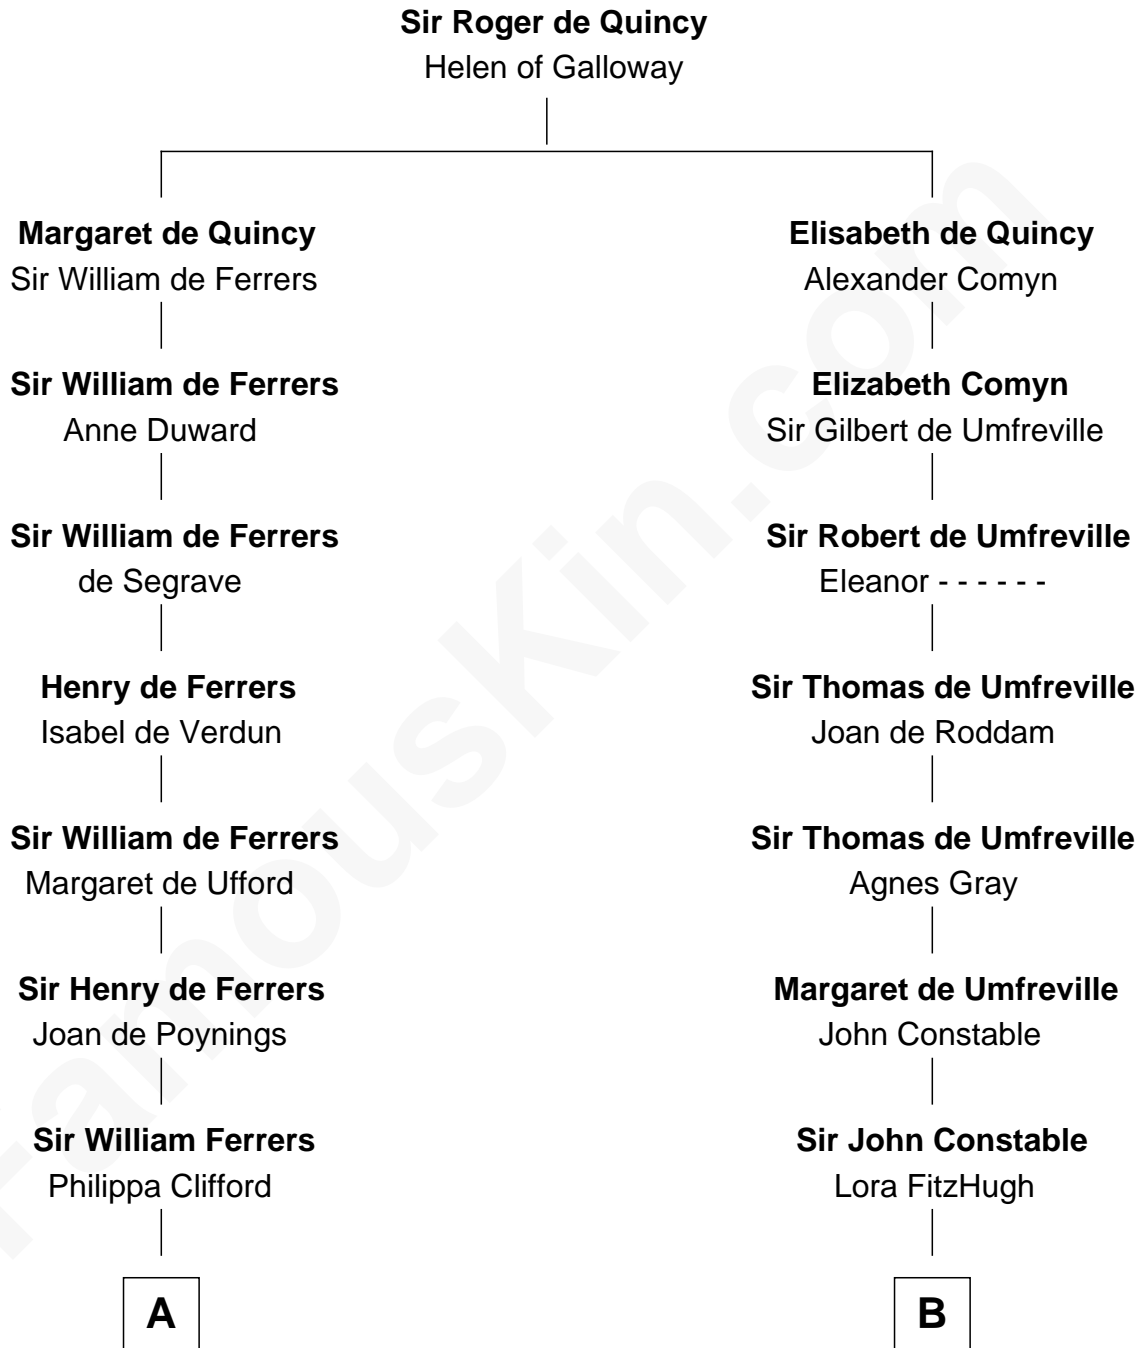

FamousKin.com

Relationship Chart of

Joseph Wharton

Founder of the Wharton School of Business

20th cousin 1 time removed of

Judy Garland

Singer and Movie Actress

C

Thomas Rodman

Mary Borden

Hannah Rodman

Samuel Rowland Fisher

Deborah Fisher

William Wharton

Joseph Wharton

Founder, Wharton School of Business