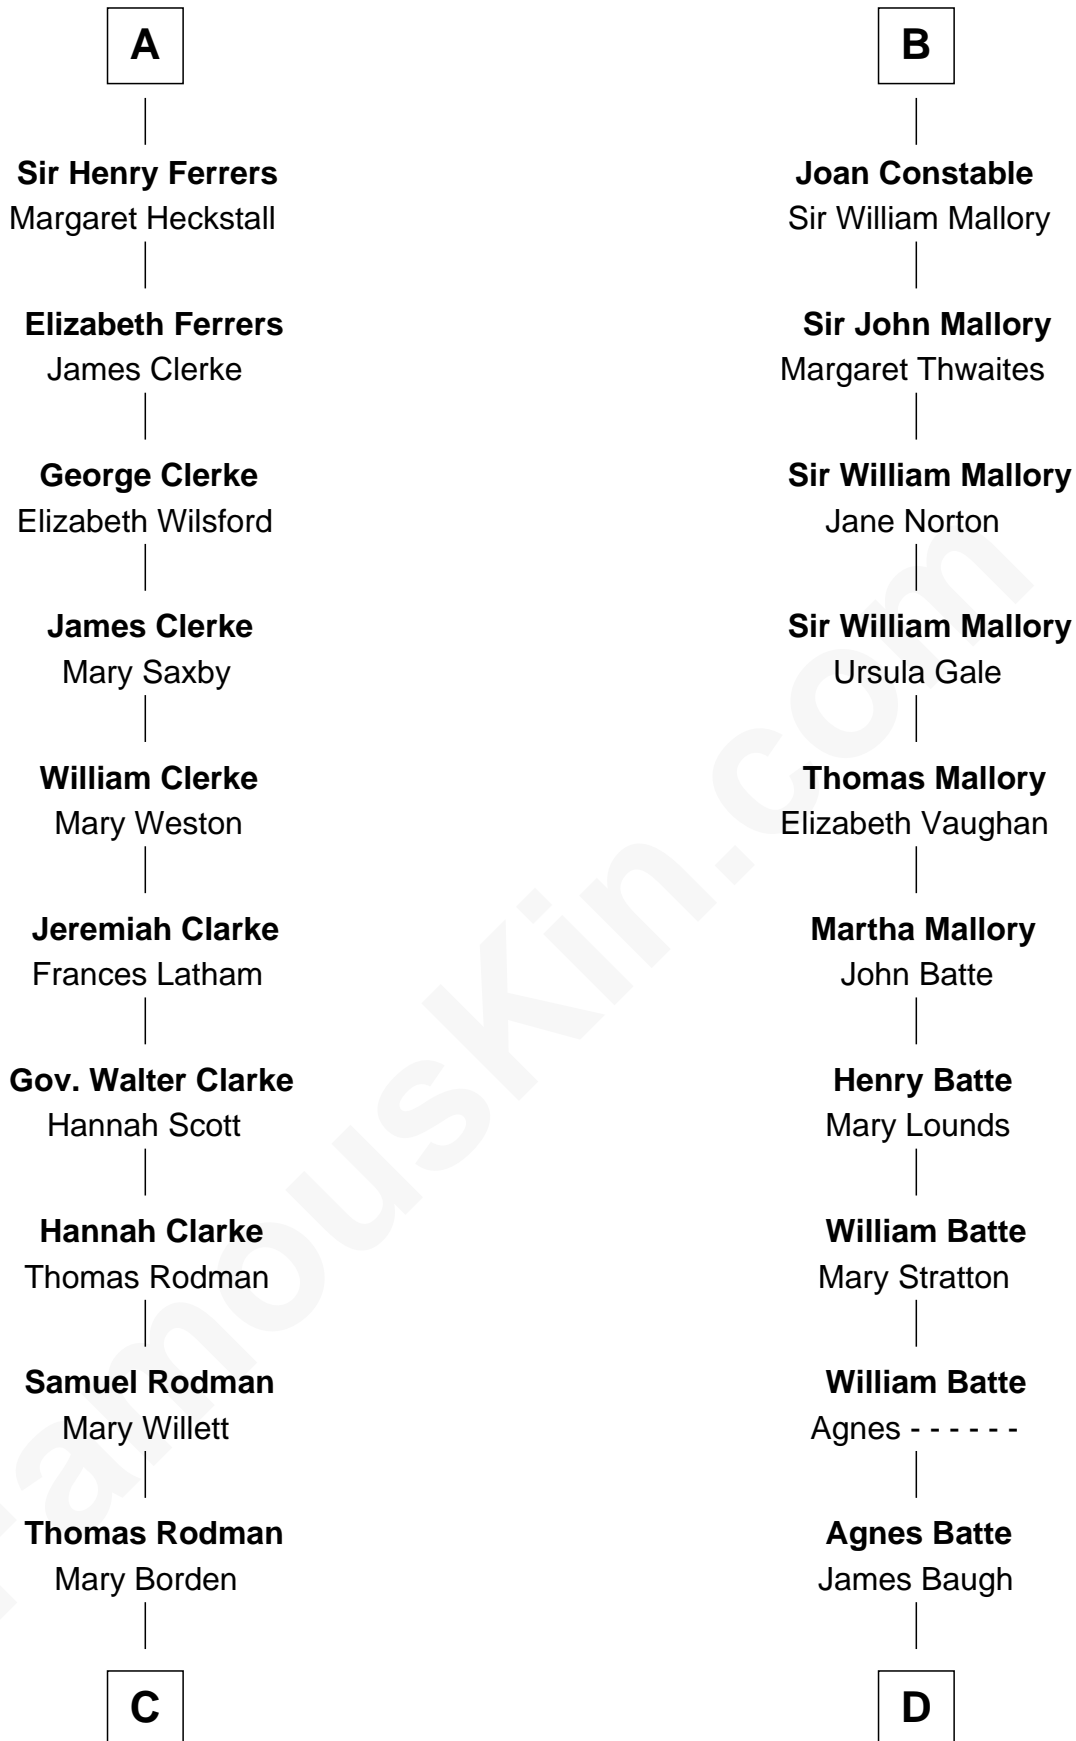

FamousKin.com

Relationship Chart of

Joseph Wharton

Founder of the Wharton School of Business

19th cousin 2 times removed of

Judy Garland

Singer and Movie Actress

Sir William de Ros

Lucy FitzPiers

C

Hannah Rodman
Samuel Rowland Fisher

Deborah Fisher
William Wharton

Joseph Wharton
Founder, Wharton School of Business

D

Richard Baugh
Elizabeth Pepper Harwell

John Aldridge Baugh
Mary Ann Marable