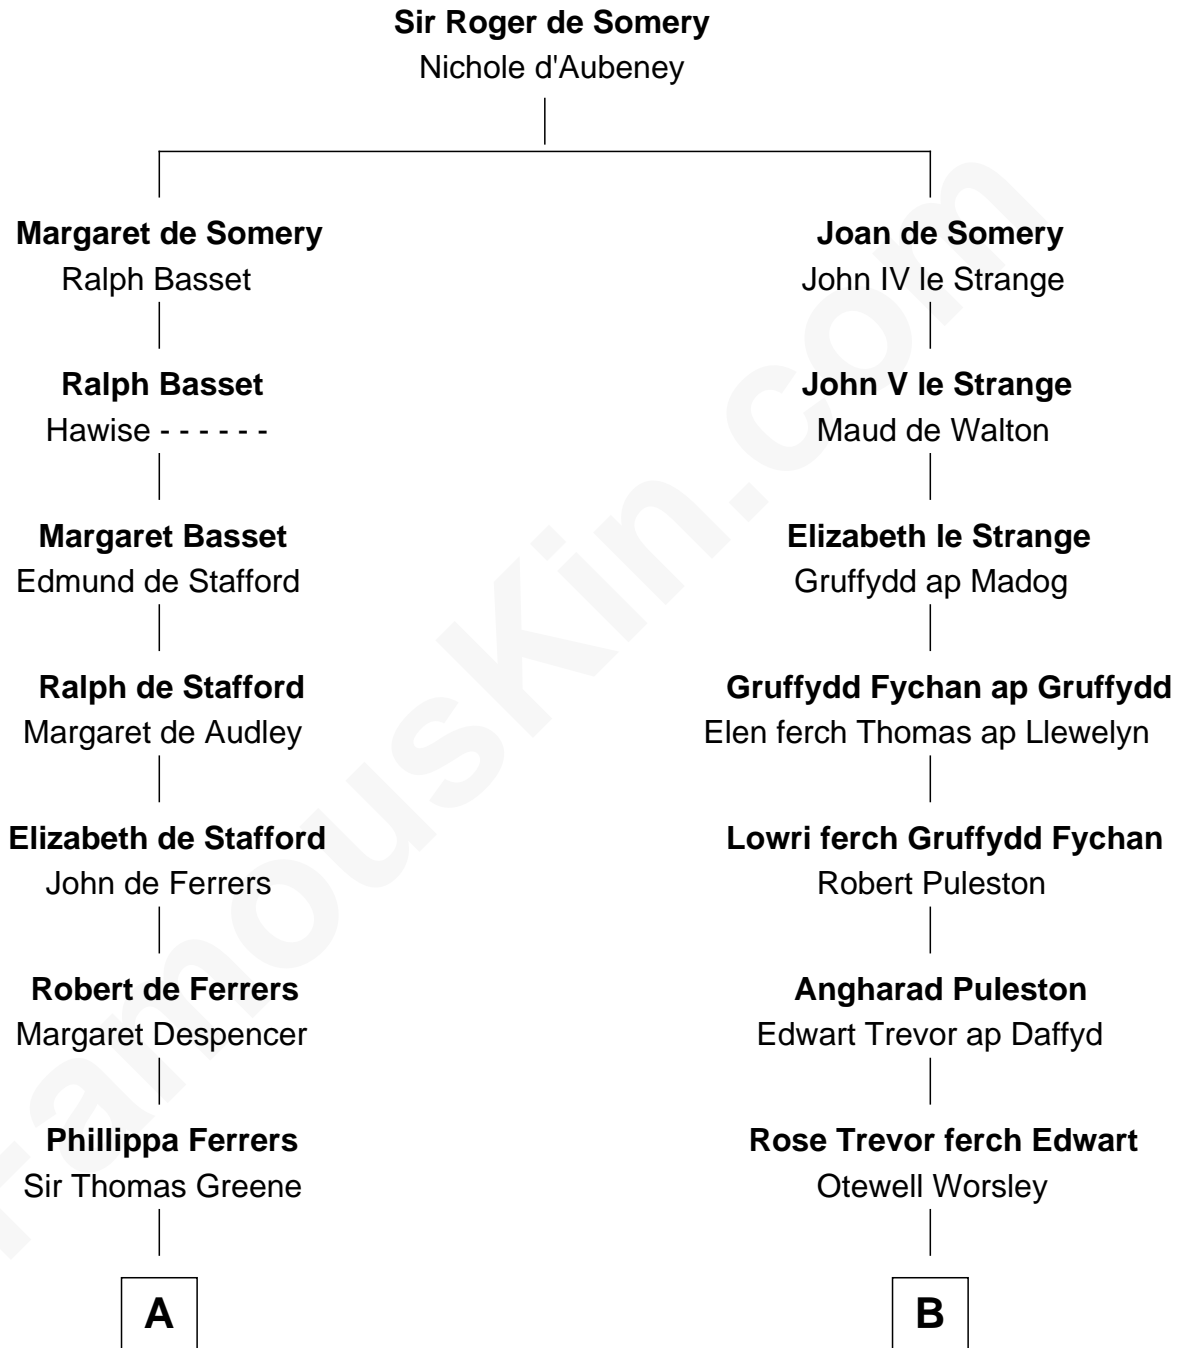

FamousKin.com

Relationship Chart of

Joseph Wharton

Founder of the Wharton School of Business

18th cousin 2 times removed of

Eliphalet Remington

Founder of Remington Arms Company

C

Thomas Rodman

Mary Borden

Hannah Rodman

Samuel Rowland Fisher

Deborah Fisher

William Wharton

Joseph Wharton

Founder, Wharton School of Business