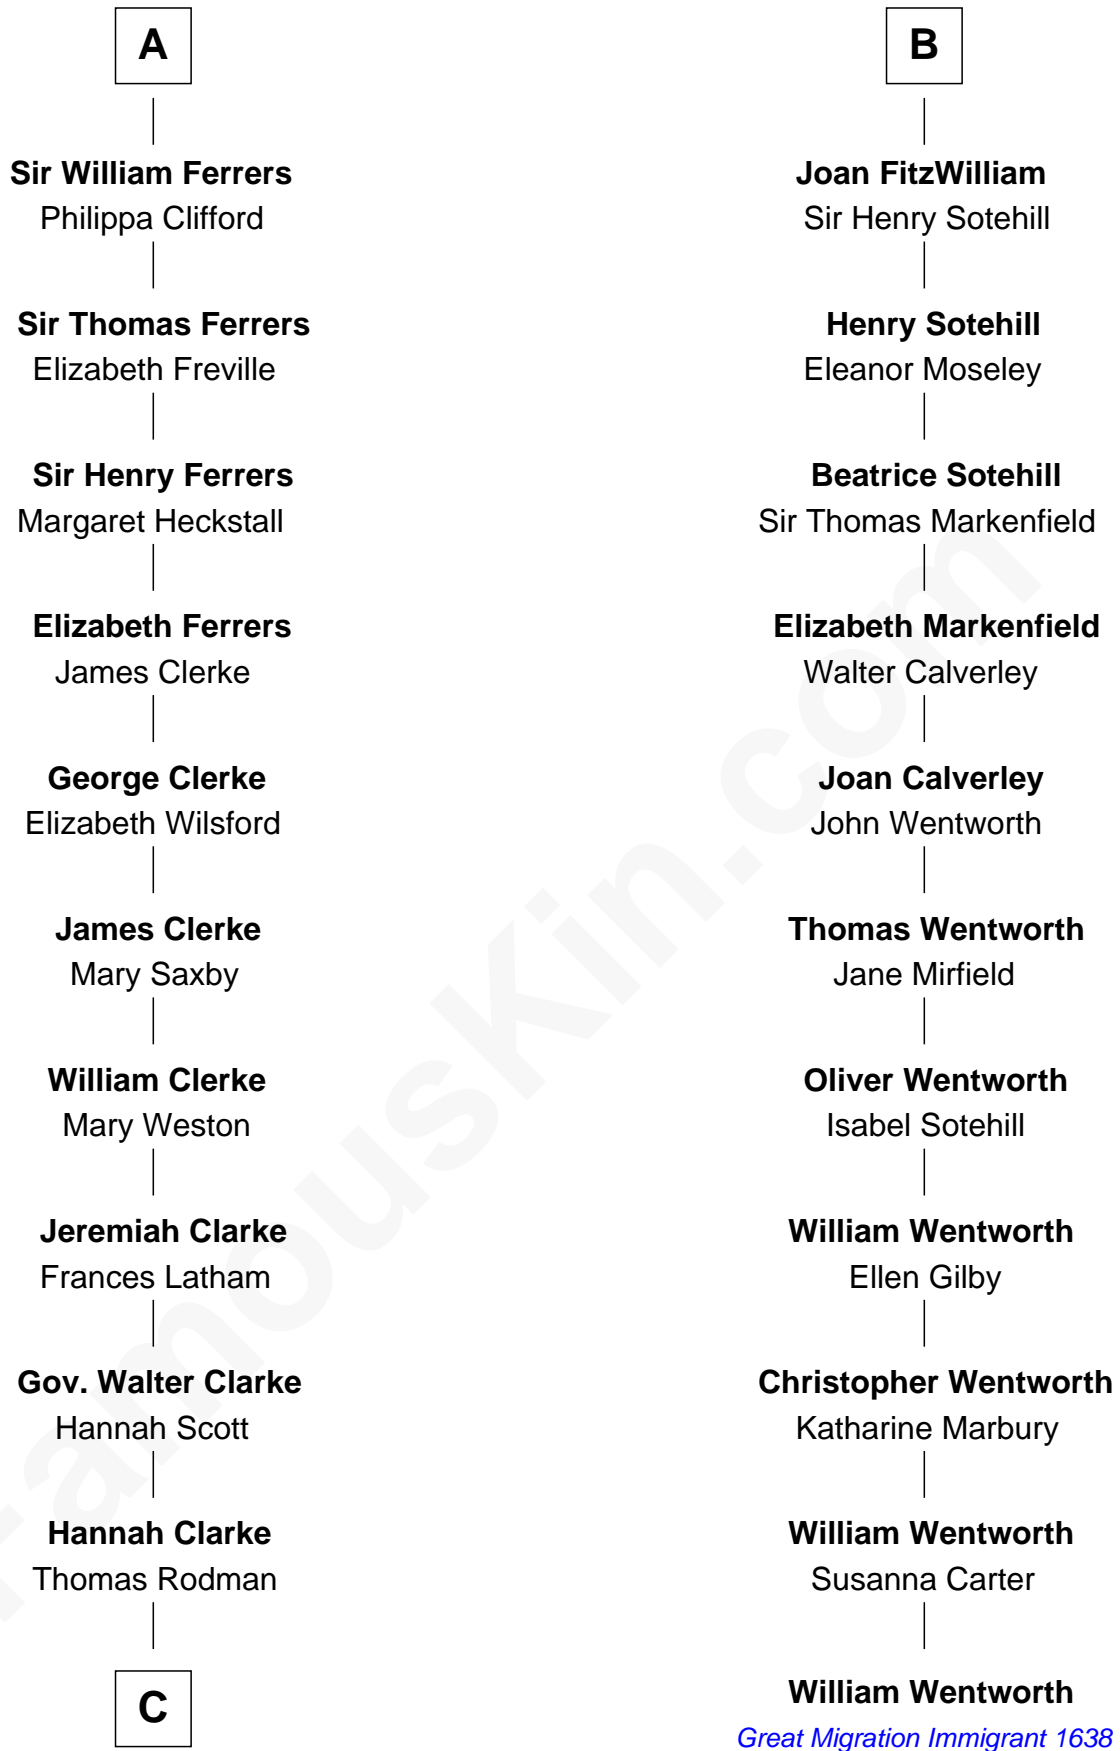

## Relationship Chart of

### Joseph Wharton

Founder of the Wharton School of Business

17th cousin 4 times removed of

**William Wentworth**

(c1616 - 1696/7) Great Migration Immigrant 1638

**C**

—  
**Samuel Rodman**

Mary Willett

—  
**Thomas Rodman**

Mary Borden

—  
**Hannah Rodman**

Samuel Rowland Fisher

—  
**Deborah Fisher**

William Wharton

—  
**Joseph Wharton**

*Founder, Wharton School of Business*