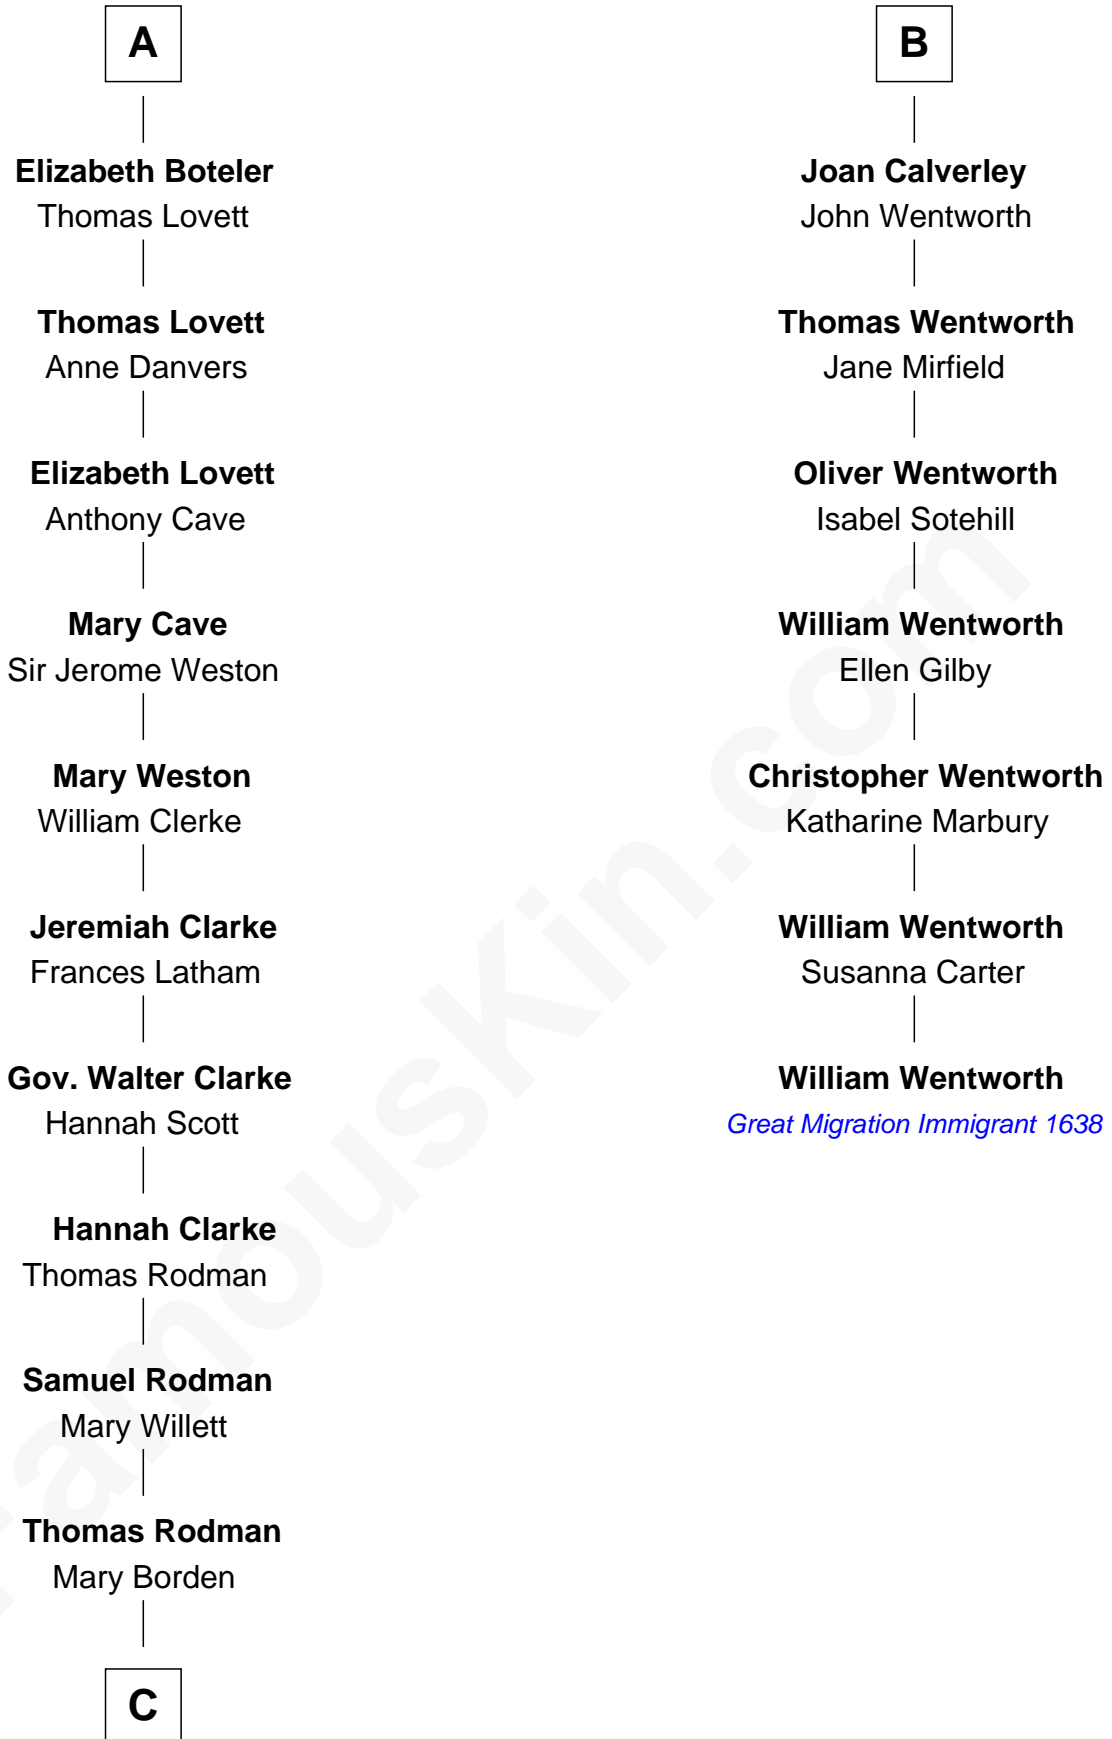

FamousKin.com

Relationship Chart of

Joseph Wharton

Founder of the Wharton School of Business

13th cousin 6 times removed of

William Wentworth

(c1616 - 1696/7) Great Migration Immigrant 1638

C

Hannah Rodman
Samuel Rowland Fisher

Deborah Fisher
William Wharton

Joseph Wharton
Founder, Wharton School of Business

FamousKin.com