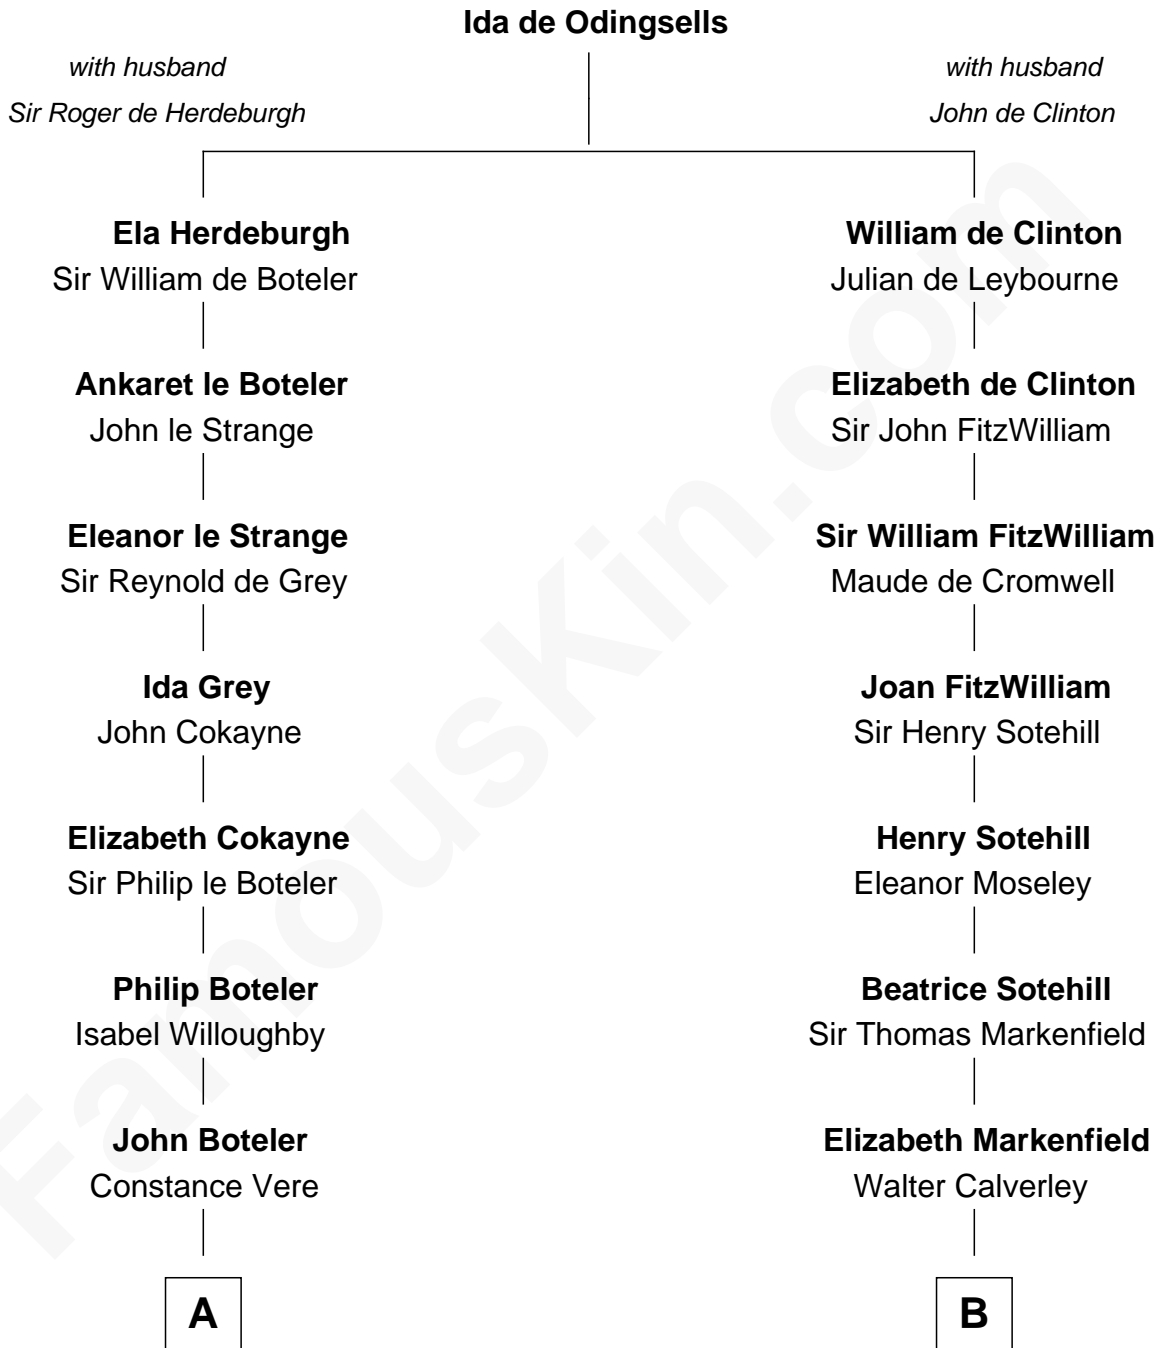

FamousKin.com

Relationship Chart of

Joseph Wharton

Founder of the Wharton School of Business

13th cousin 6 times removed of

William Wentworth

(c1616 - 1696/7) Great Migration Immigrant 1638

C

Hannah Rodman
Samuel Rowland Fisher

Deborah Fisher
William Wharton

Joseph Wharton
Founder, Wharton School of Business

FamousKin.com