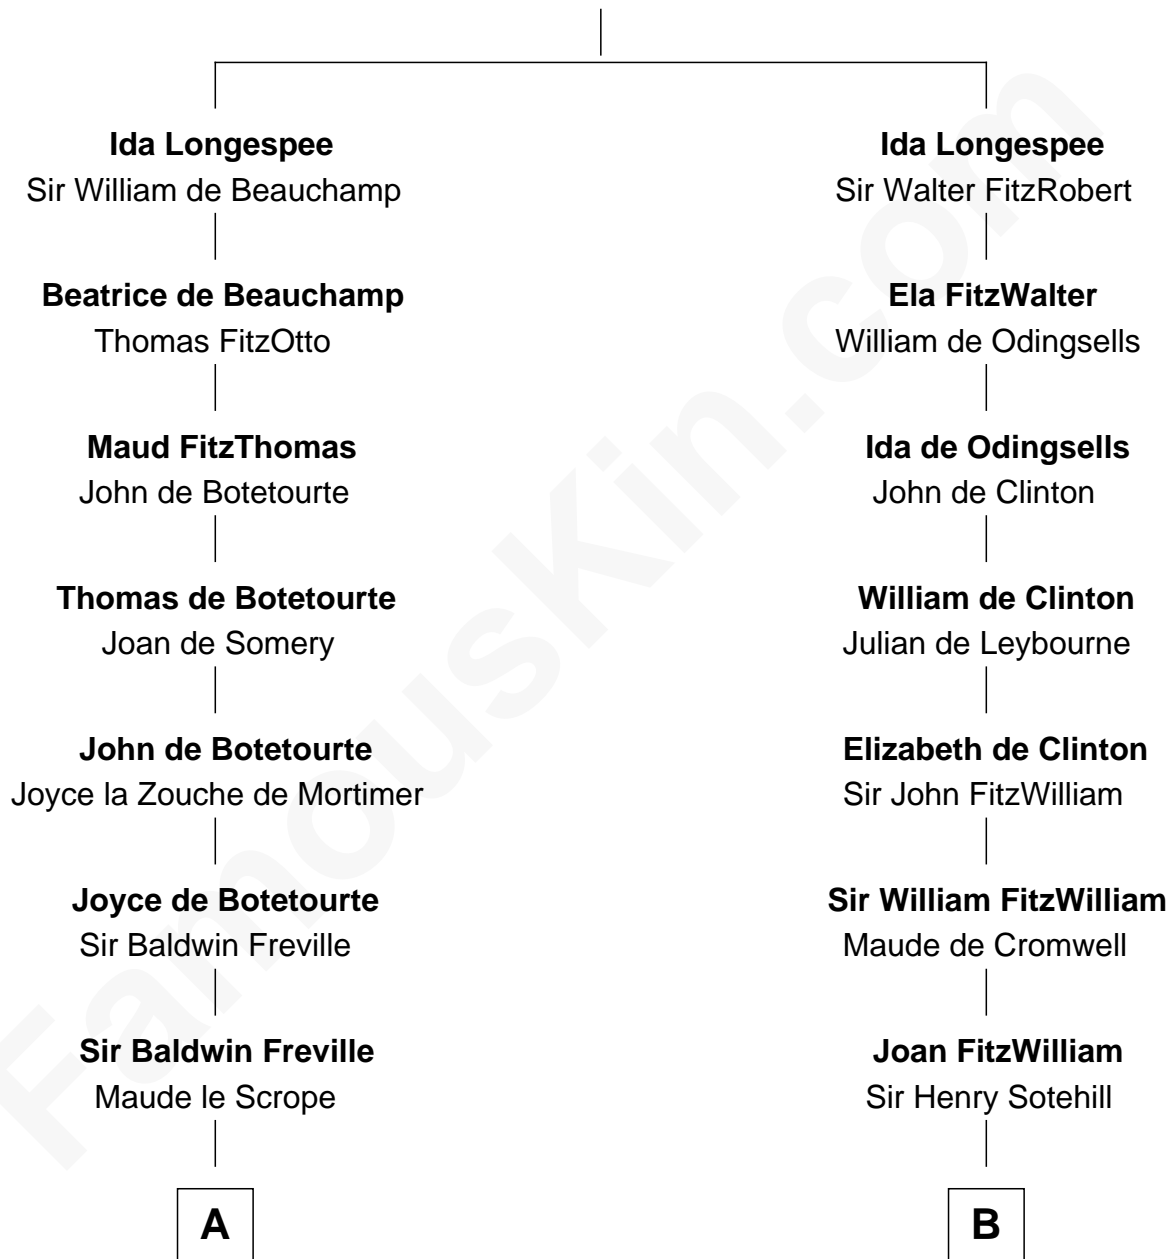

FamousKin.com

Relationship Chart of

Joseph Wharton

Founder of the Wharton School of Business

16th cousin 4 times removed of

William Wentworth

(c1616 - 1696/7) Great Migration Immigrant 1638

Sir William Longespee

Ela of Salisbury

C

—
Thomas Rodman

Mary Borden

—
Hannah Rodman

Samuel Rowland Fisher

—
Deborah Fisher

William Wharton

—
Joseph Wharton

Founder, Wharton School of Business

FamousKin.com