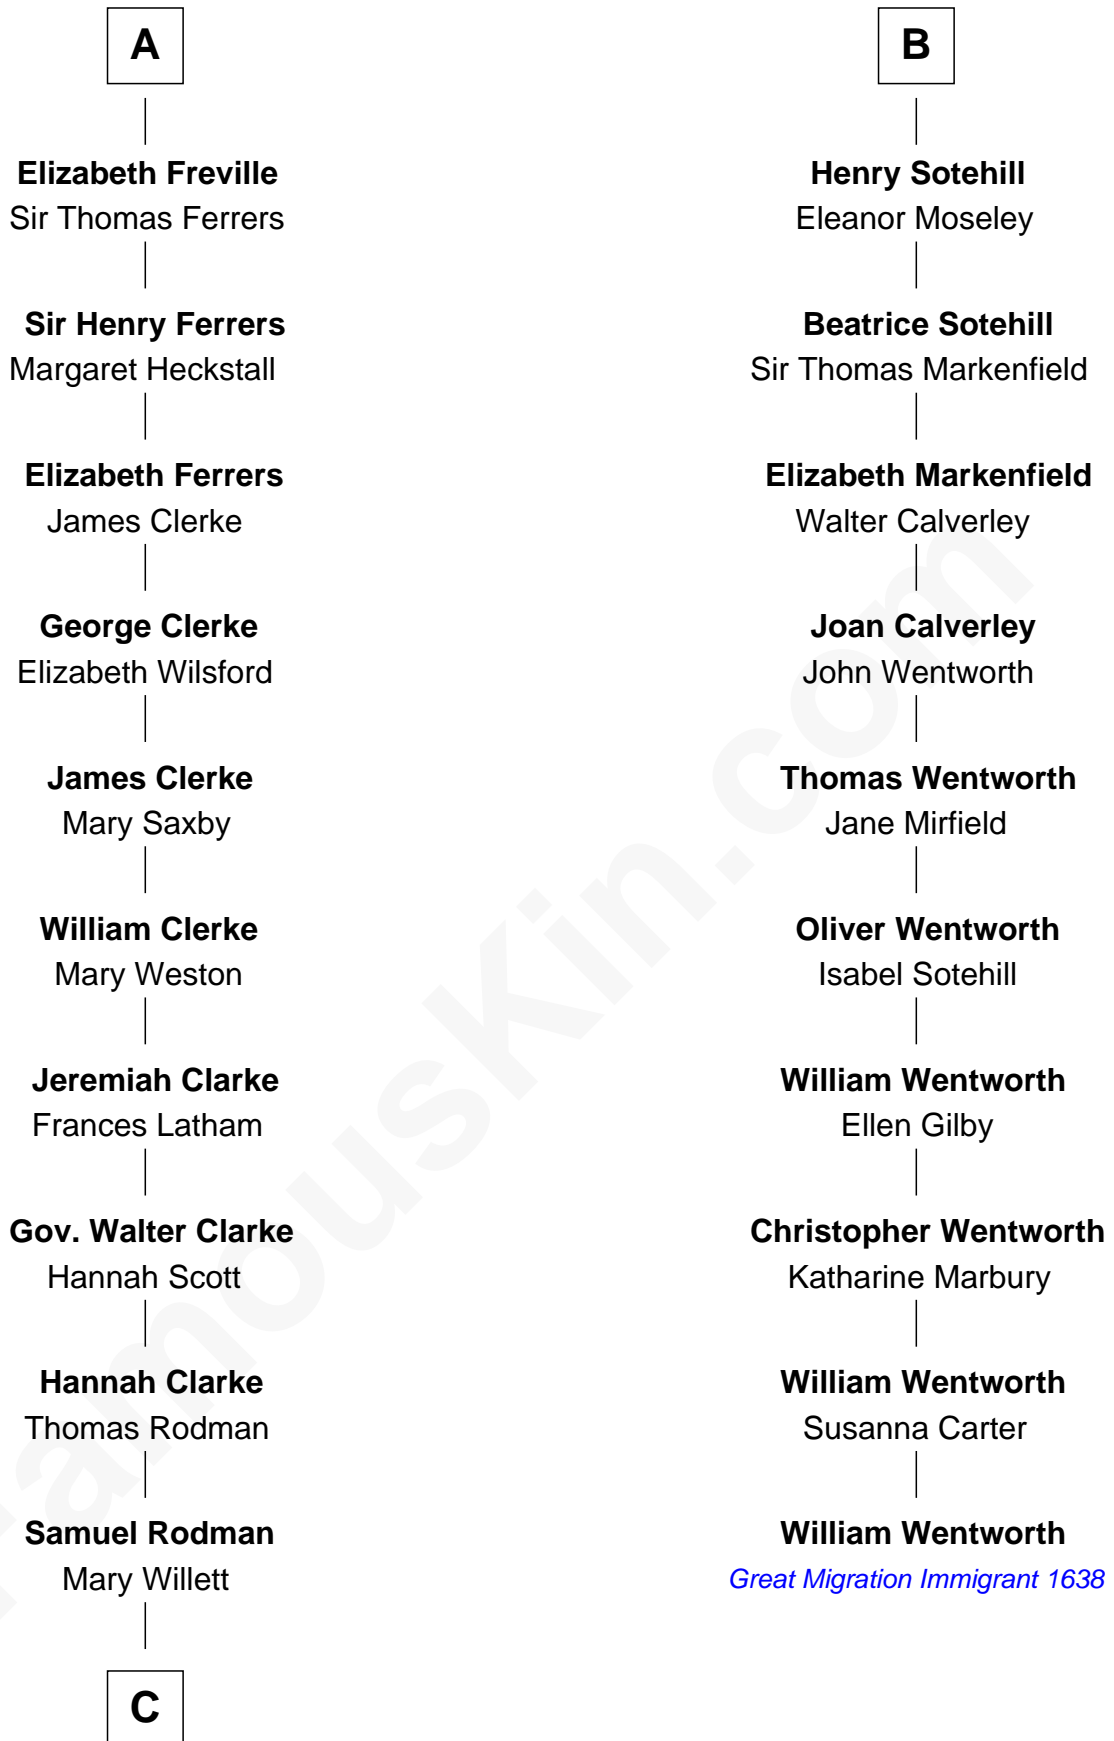

FamousKin.com

Relationship Chart of

Joseph Wharton

Founder of the Wharton School of Business

16th cousin 4 times removed of

William Wentworth

(c1616 - 1696/7) Great Migration Immigrant 1638

Sir William Longespee

Ela of Salisbury

C

—
Thomas Rodman

Mary Borden

—
Hannah Rodman

Samuel Rowland Fisher

—
Deborah Fisher

William Wharton