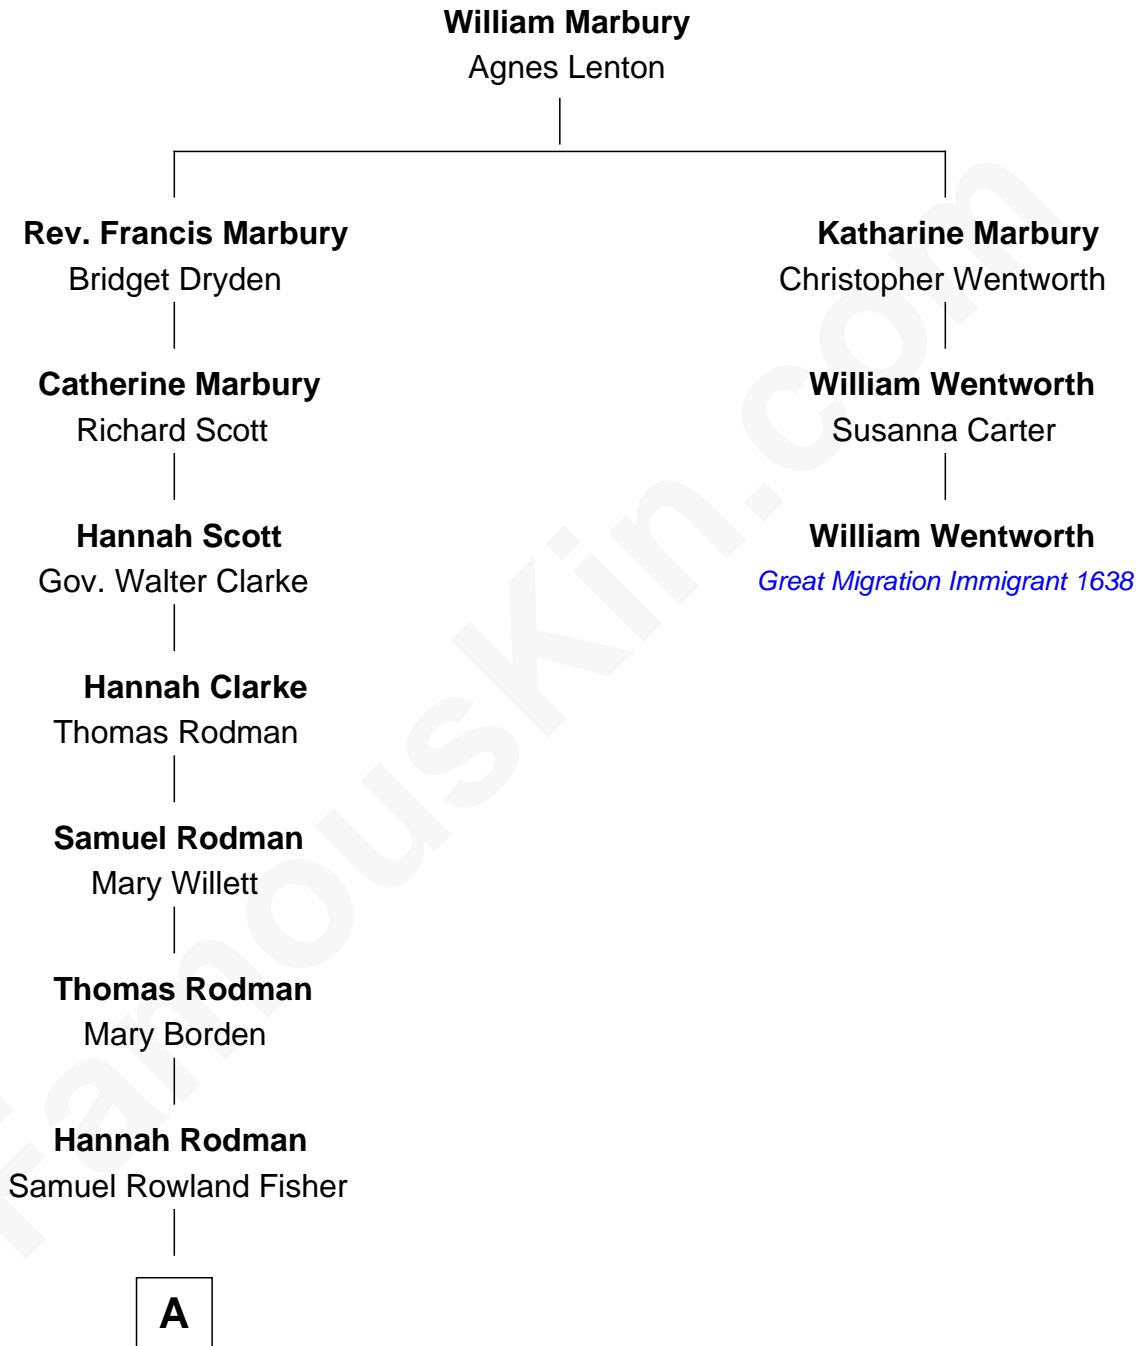

FamousKin.com

Relationship Chart of

Joseph Wharton

Founder of the Wharton School of Business

2nd cousin 6 times removed of

William Wentworth

(c1616 - 1696/7) Great Migration Immigrant 1638

A

—
Deborah Fisher
William Wharton

—
Joseph Wharton

Founder, Wharton School of Business

FamousKin.com