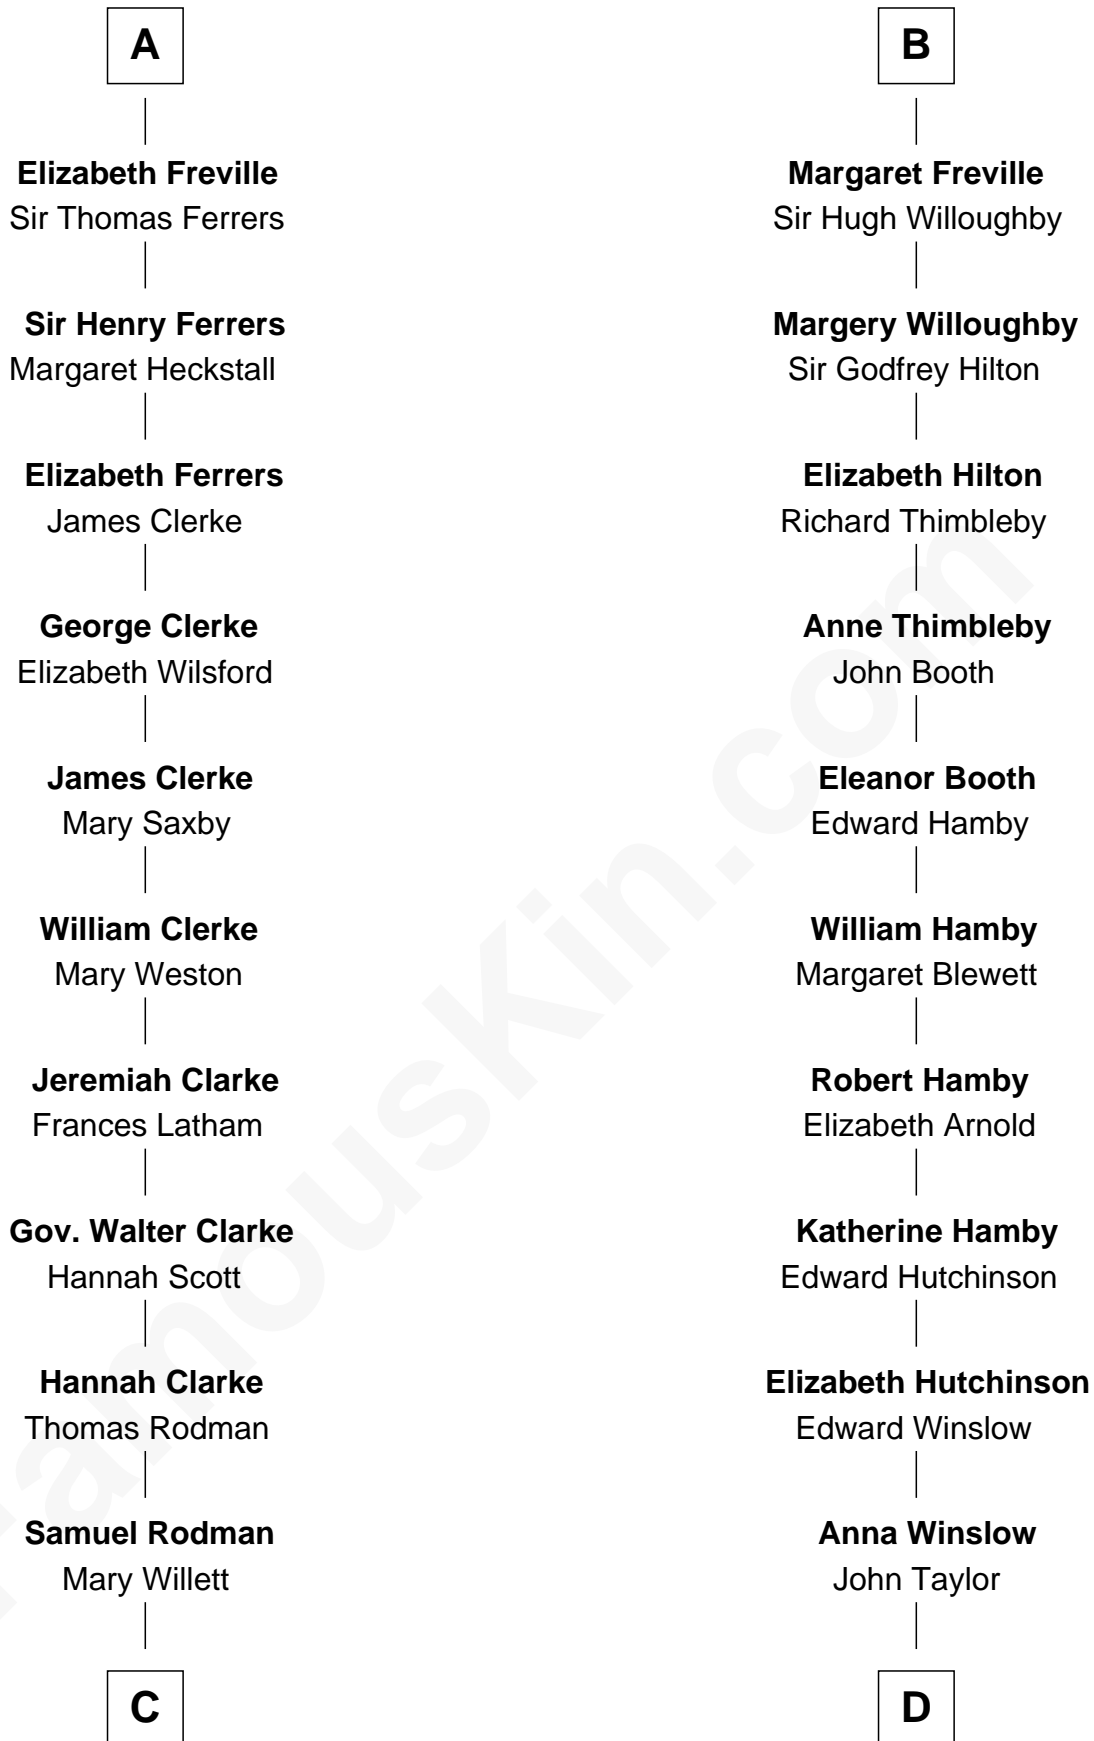

## Relationship Chart of

### Joseph Wharton

*Founder of the Wharton School of Business*

20th cousin 1 time removed of

### Lucretia (Rudolph) Garfield

*First Lady of President James Garfield*

**C**

**Thomas Rodman**

Mary Borden

**Hannah Rodman**

Samuel Rowland Fisher

**Deborah Fisher**

William Wharton

**Joseph Wharton**

*Founder, Wharton School of Business*

**D**

**Elizabeth Taylor**

Nathaniel Greene

**John Greene**

Azubah Ward