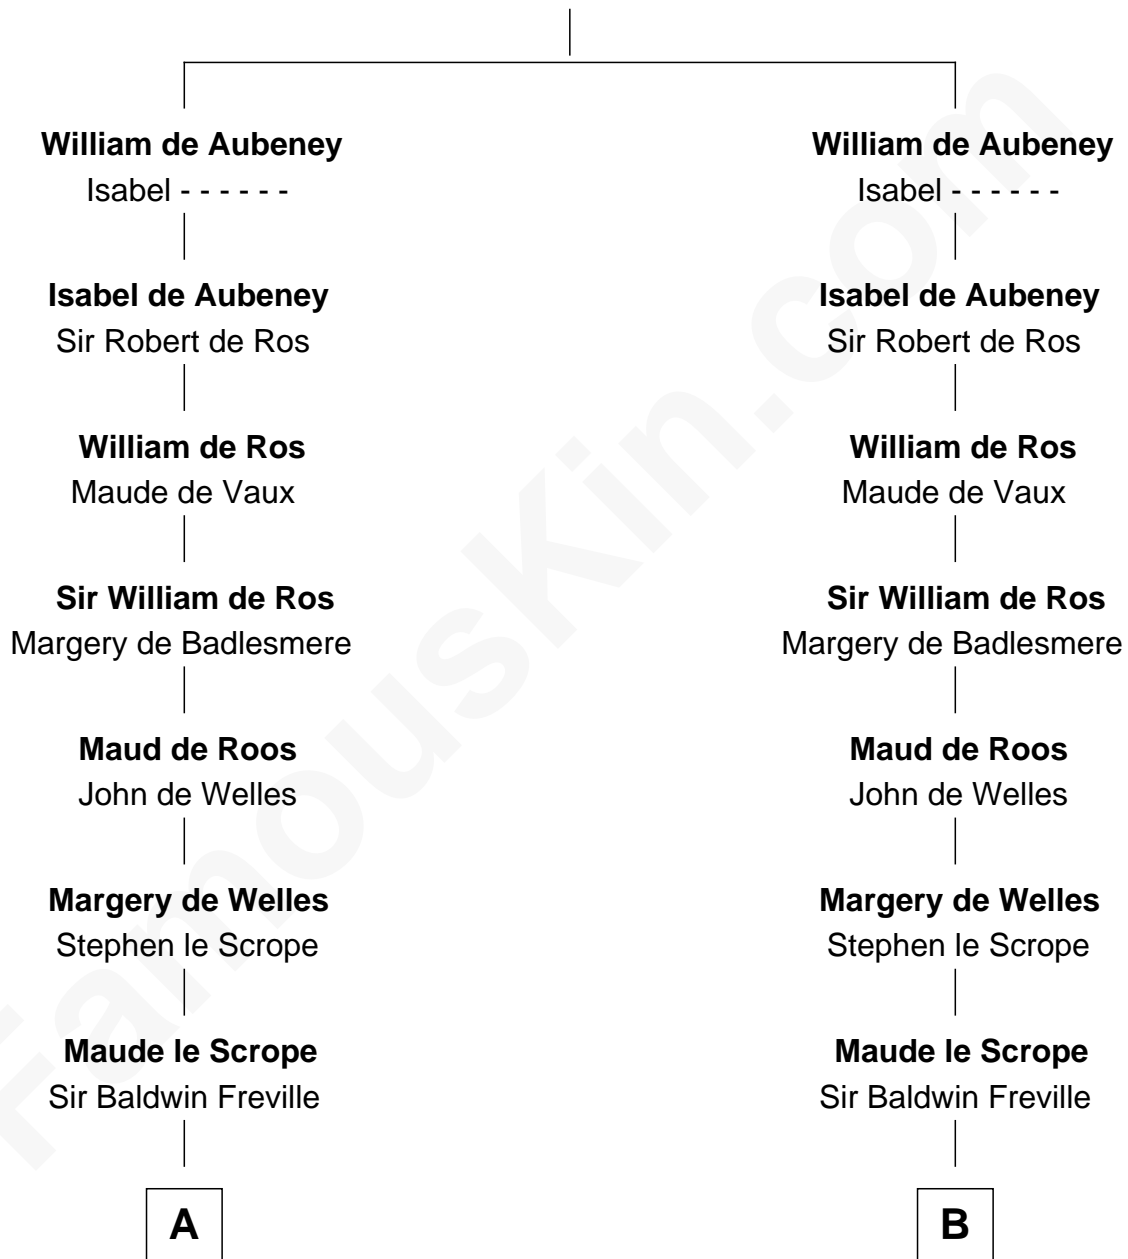

## Relationship Chart of

### Joseph Wharton

*Founder of the Wharton School of Business*

20th cousin 1 time removed of

### Lucretia (Rudolph) Garfield

*First Lady of President James Garfield*

**William d'Aubenev**  
Margaret de Umfreville

**C**

**Thomas Rodman**

Mary Borden

**Hannah Rodman**

Samuel Rowland Fisher

**Deborah Fisher**

William Wharton

**Joseph Wharton**

*Founder, Wharton School of Business*

**D**

**Elizabeth Taylor**

Nathaniel Greene

**John Greene**