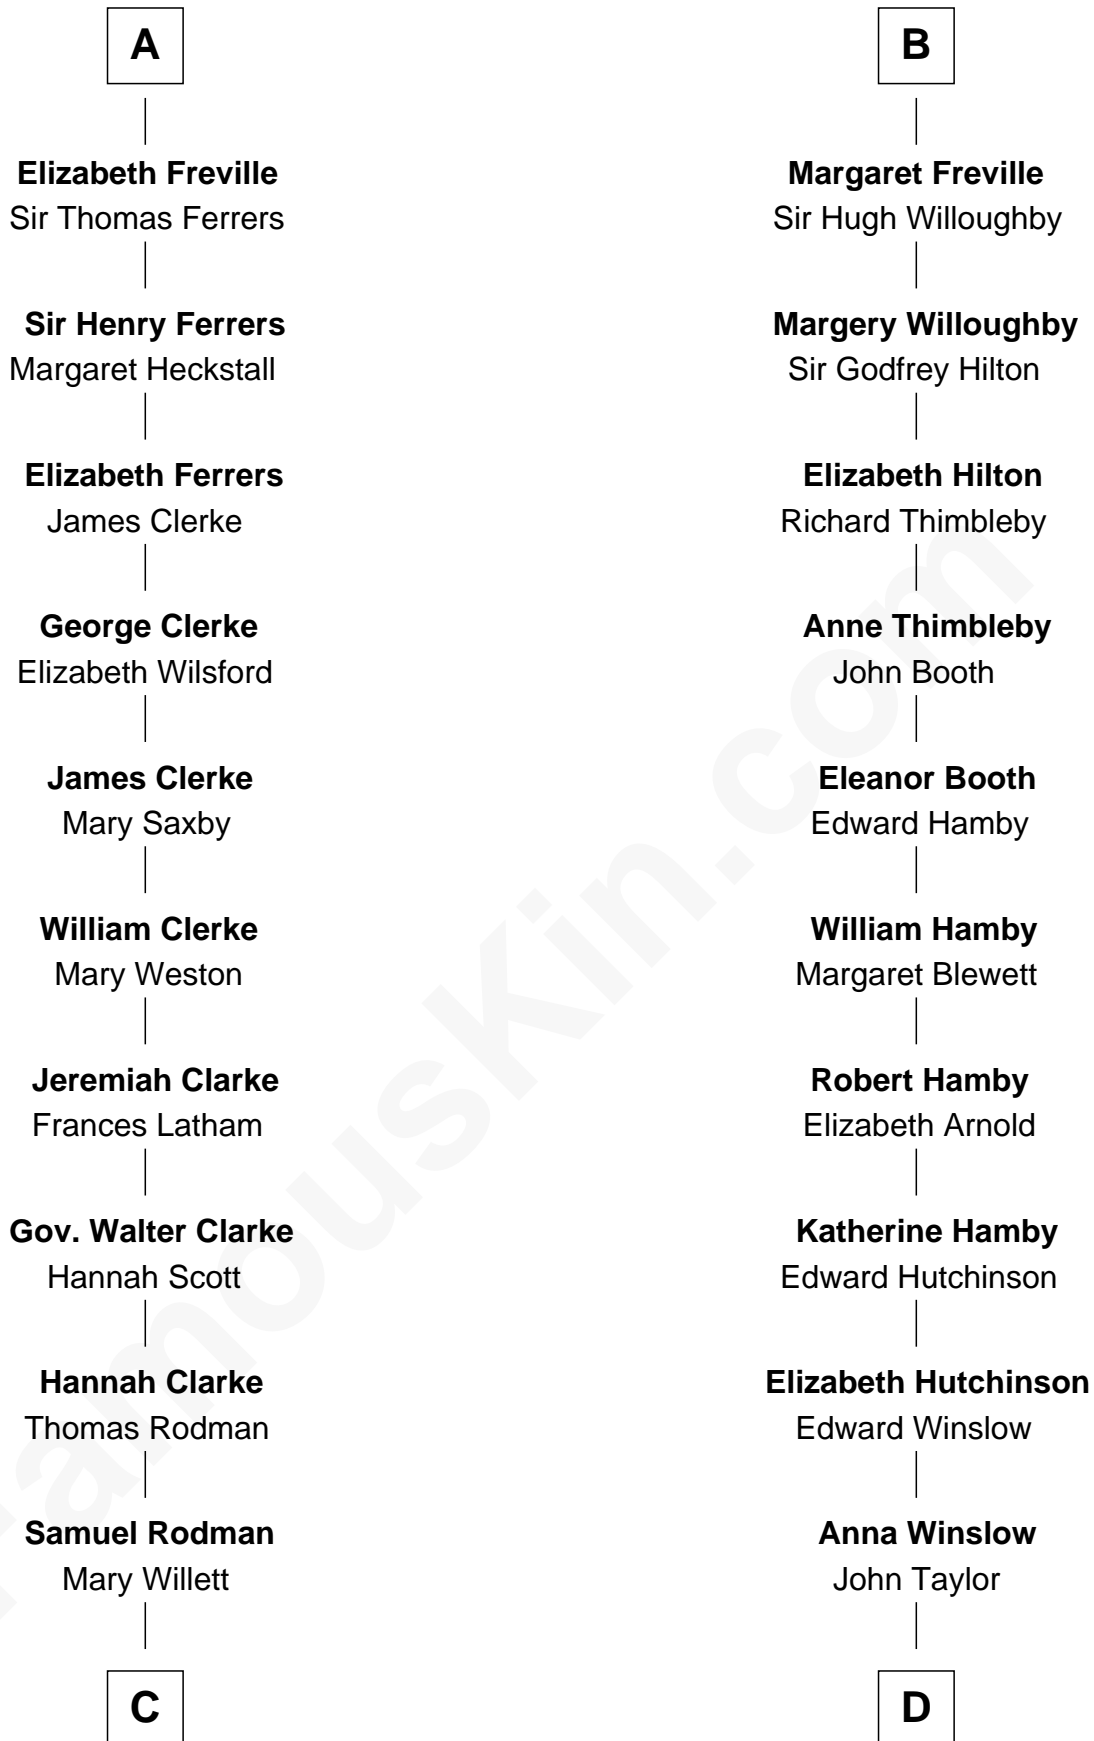

## Relationship Chart of

### Joseph Wharton

*Founder of the Wharton School of Business*

20th cousin 1 time removed of

### Lucretia (Rudolph) Garfield

*First Lady of President James Garfield*

**William d'Aubenev**  
Margaret de Umfreville

**C**

**Thomas Rodman**

Mary Borden

**Hannah Rodman**

Samuel Rowland Fisher

**Deborah Fisher**

William Wharton

**Joseph Wharton**

*Founder, Wharton School of Business*

**D**

**Elizabeth Taylor**

Nathaniel Greene

**John Greene**