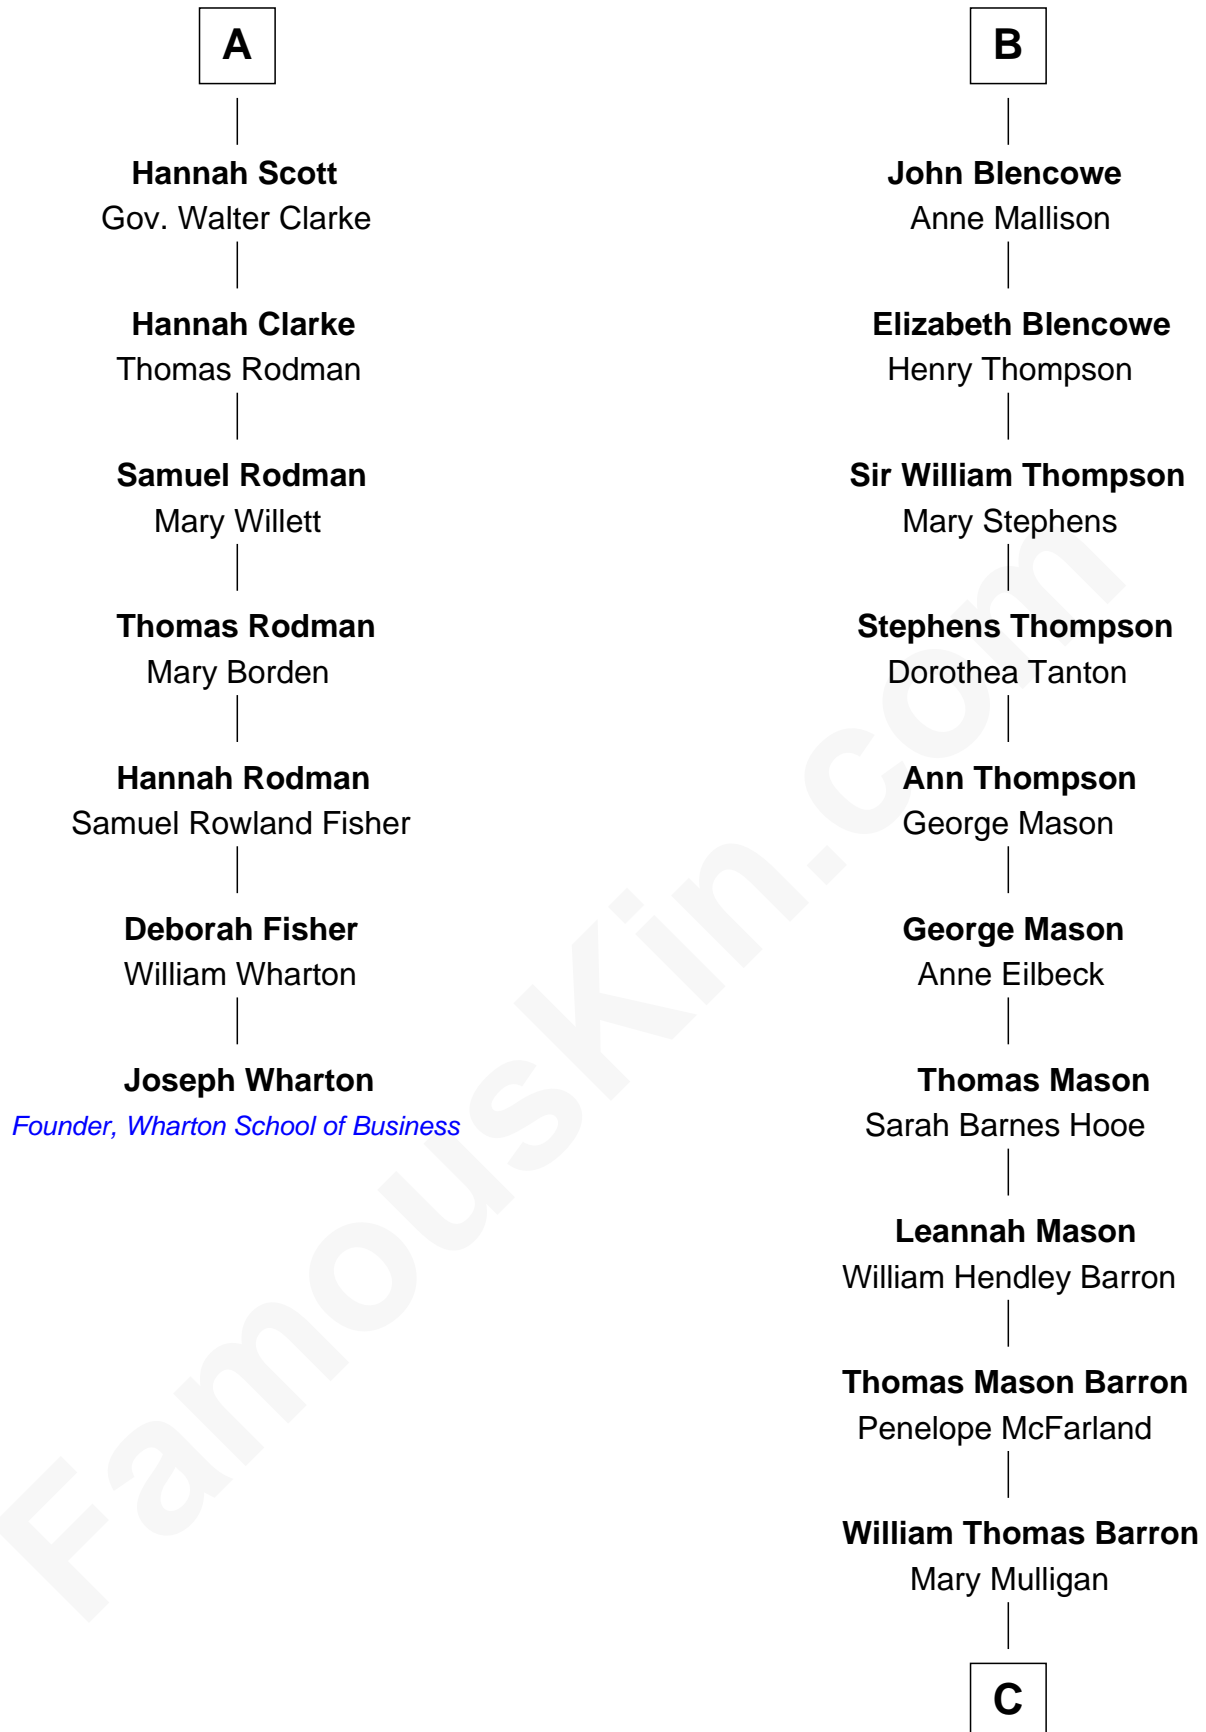

FamousKin.com

Relationship Chart of

Joseph Wharton

Founder of the Wharton School of Business

13th cousin 7 times removed of

Paris Hilton

Socialite and TV Personality

Sir Walter Blount

Sancha de Ayala

Sir Thomas Blount

Margaret de Gresley

Sir Thomas Blount

Agnes Hawley

Anne Blount

William Marbury

Robert Marbury

Winifred Dudley

Anthony Blencowe

Richard Blencowe

Apollonia Tolson

Sir Henry Blencowe

Grace Sandford

B

C