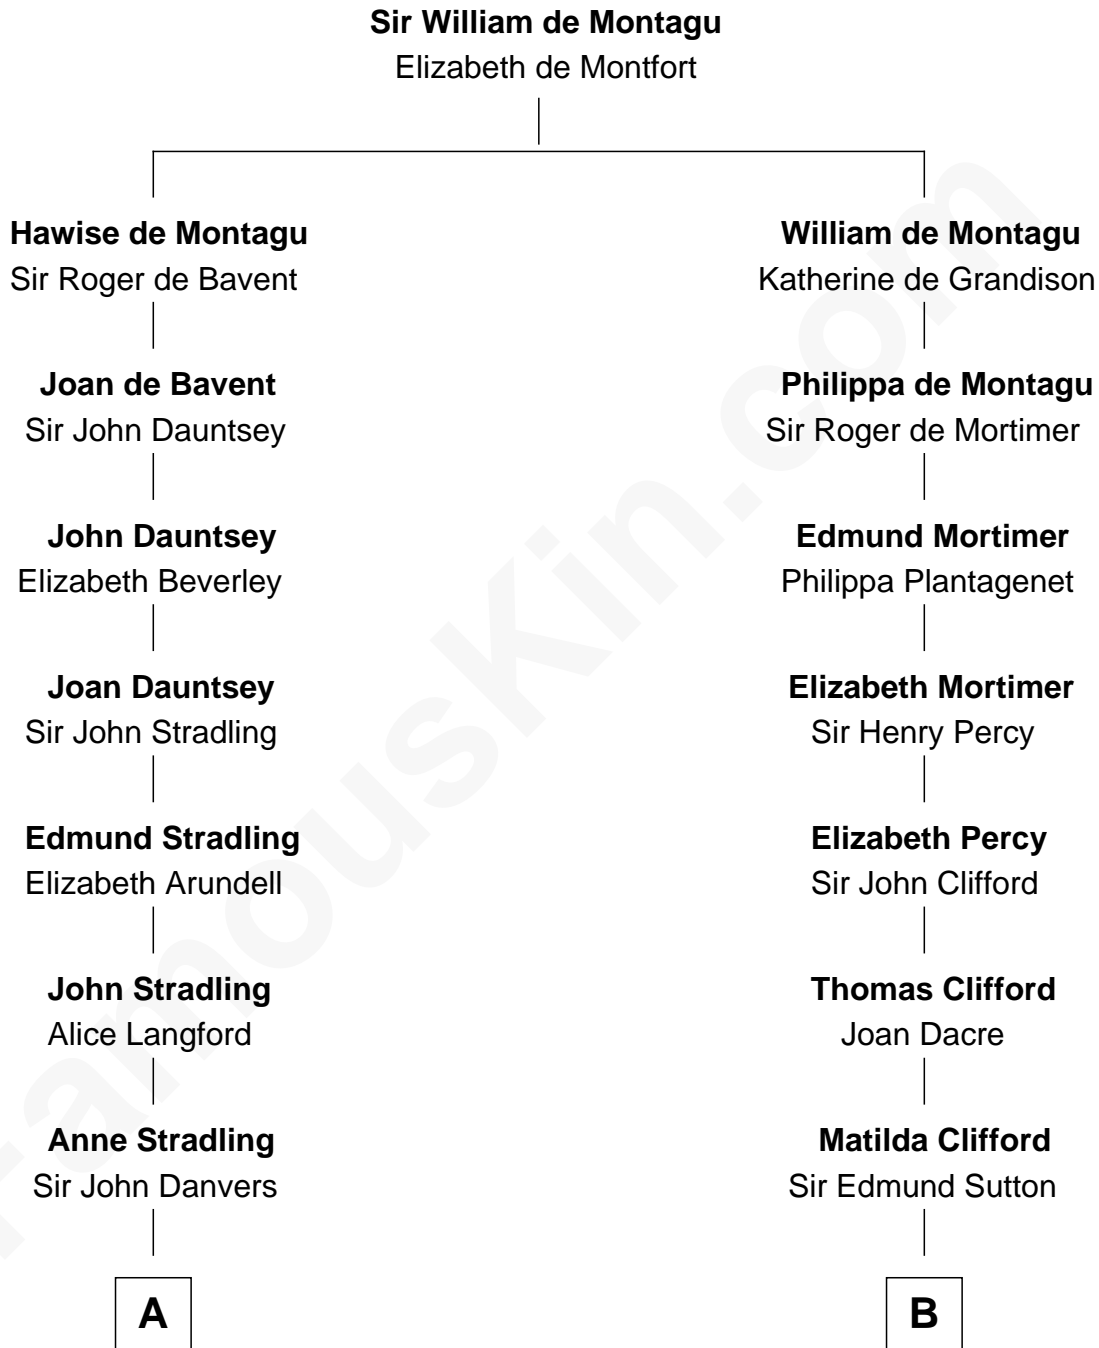

## Relationship Chart of

### Joseph Wharton

*Founder of the Wharton School of Business*

12th cousin 6 times removed of

### Richard More

*(c1614 - c1696) Mayflower passenger 1620*

**MAYFLOWER**

**C**

**Deborah Fisher**  
William Wharton

**Joseph Wharton**

*Founder, Wharton School of Business*

FamousKin.com