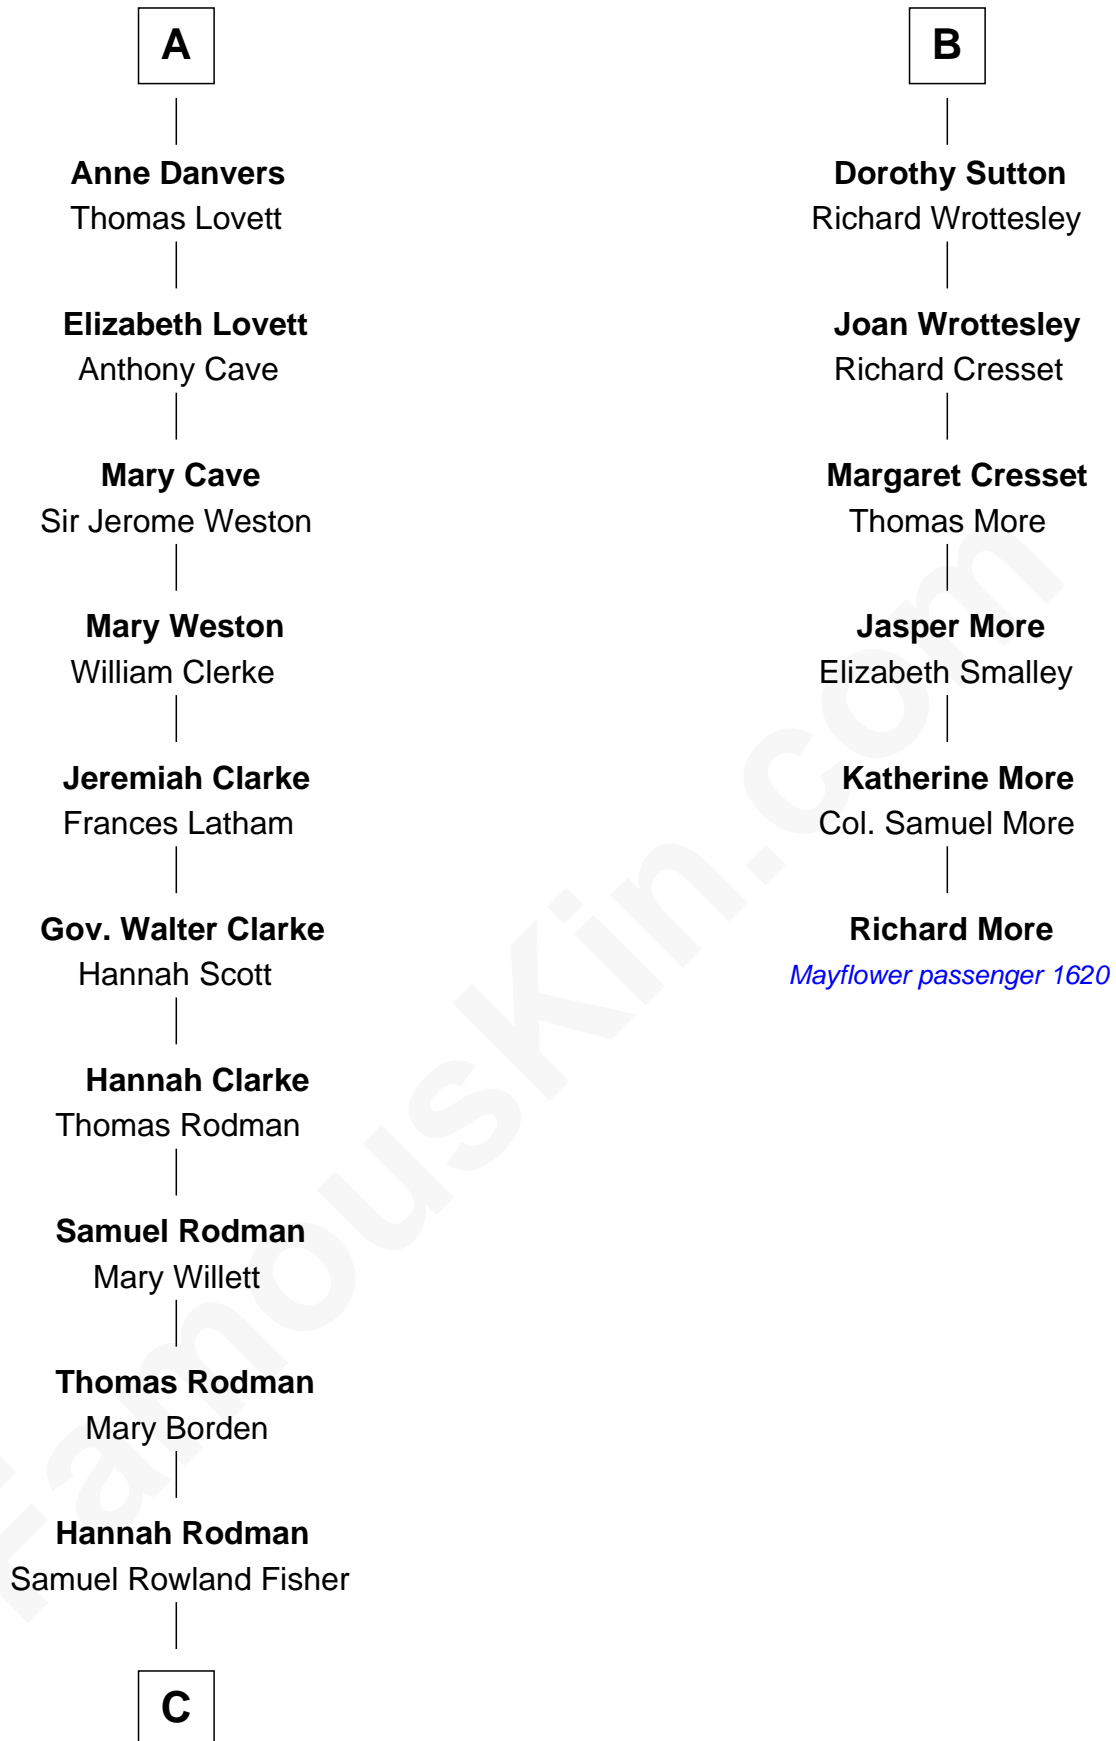

## Relationship Chart of

### Joseph Wharton

*Founder of the Wharton School of Business*

12th cousin 6 times removed of

### Richard More

*(c1614 - c1696) Mayflower passenger 1620*

**MAYFLOWER**

**C**

**Deborah Fisher**  
William Wharton

**Joseph Wharton**

*Founder, Wharton School of Business*

FamousKin.com