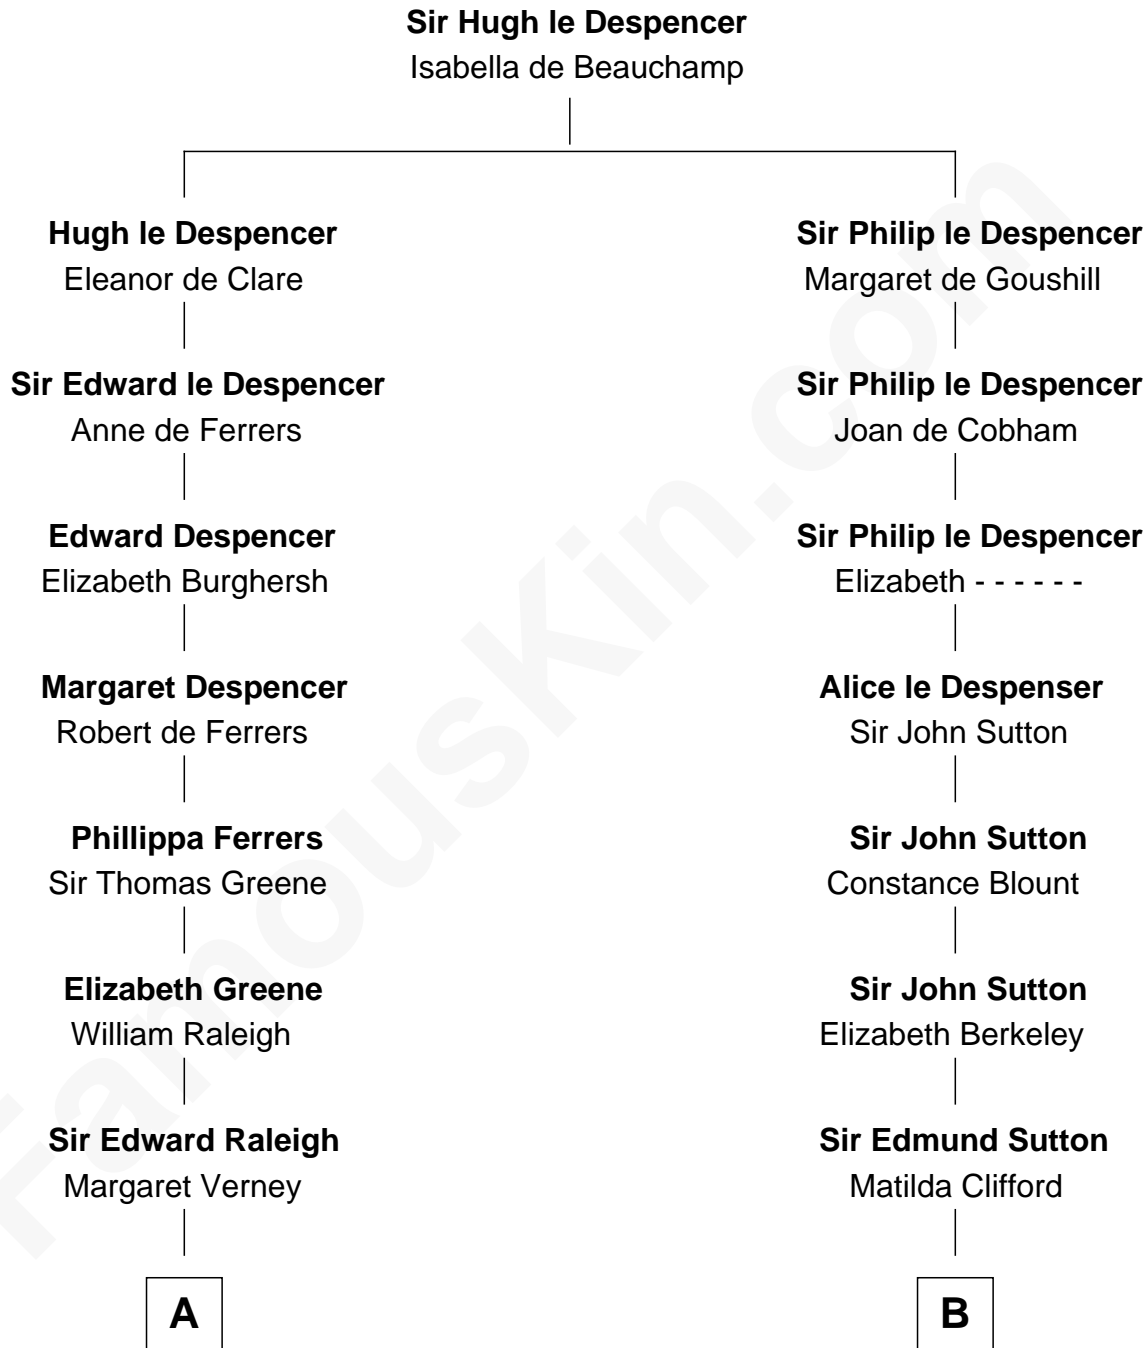

## Relationship Chart of

### Joseph Wharton

Founder of the Wharton School of Business

12th cousin 6 times removed of

**Richard More**

(c1614 - c1696) Mayflower passenger 1620

**MAYFLOWER**

**C**

**Deborah Fisher**  
William Wharton

**Joseph Wharton**

*Founder, Wharton School of Business*

FamousKin.com