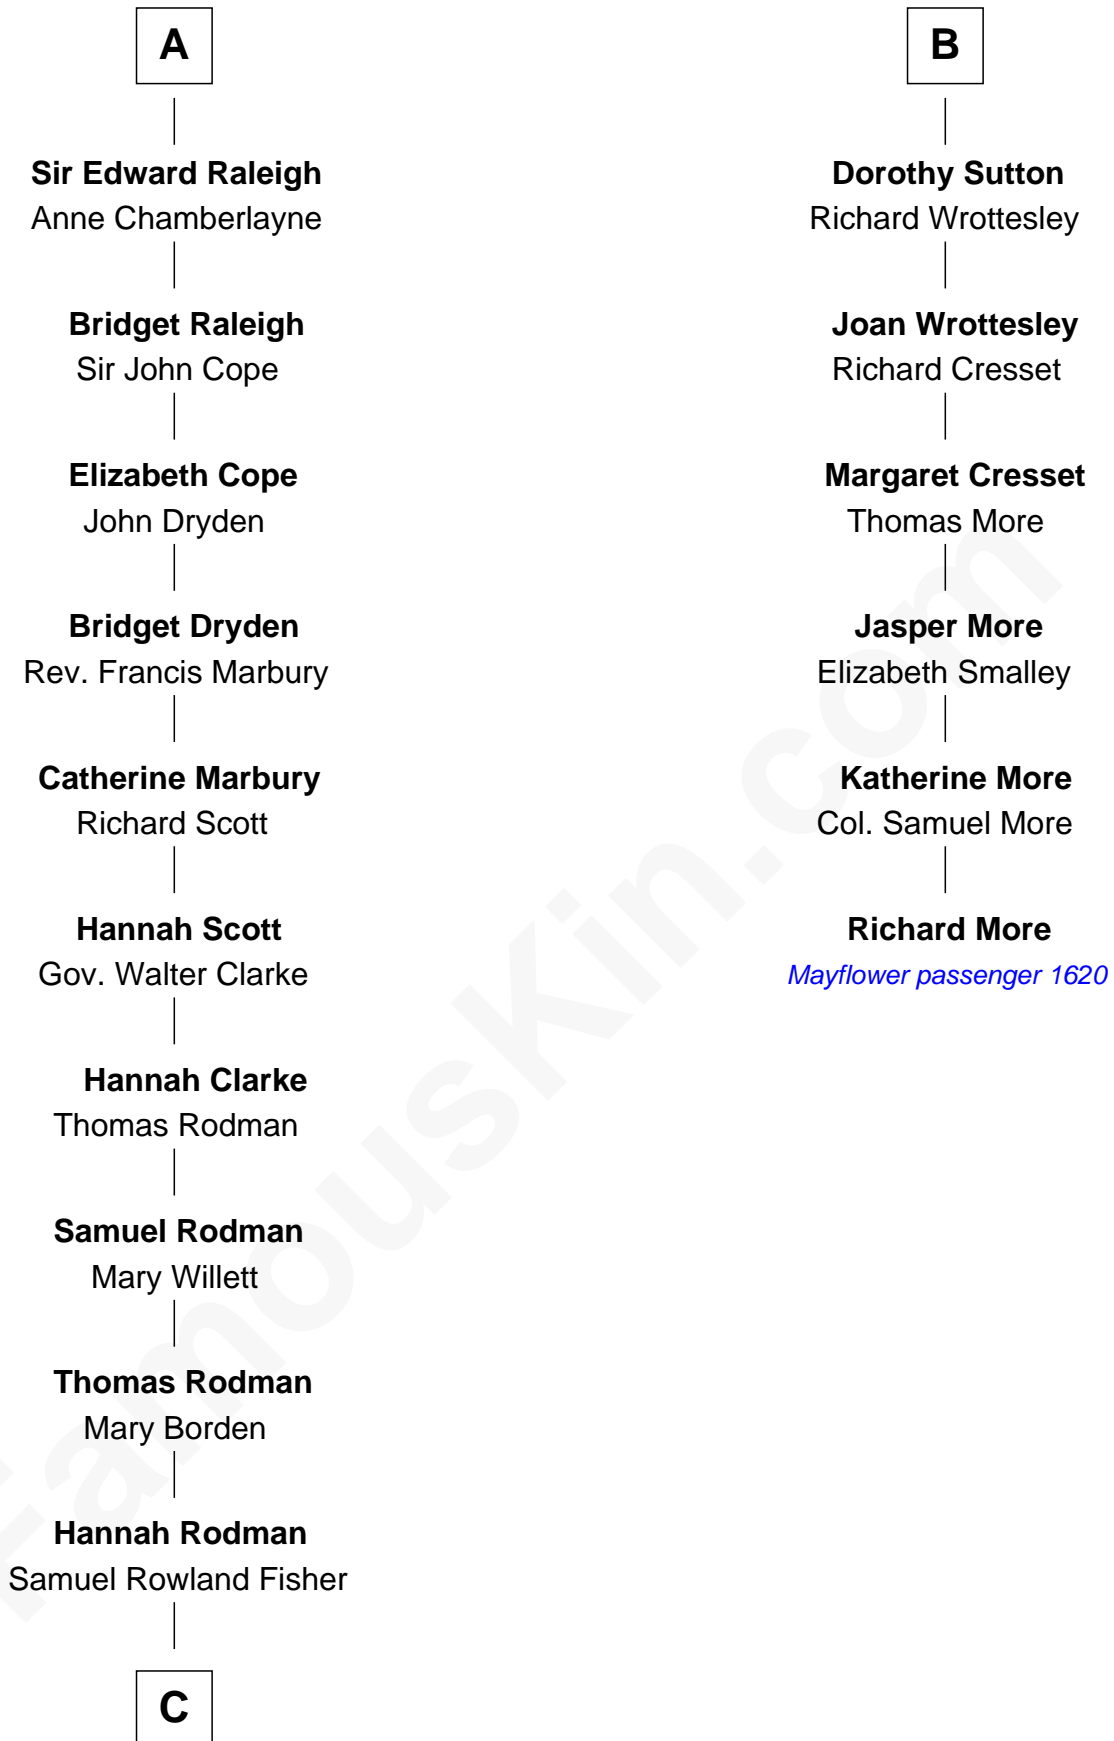

## Relationship Chart of

### Joseph Wharton

Founder of the Wharton School of Business

12th cousin 6 times removed of

**Richard More**

(c1614 - c1696) Mayflower passenger 1620

**MAYFLOWER**

**C**

**Deborah Fisher**  
William Wharton

**Joseph Wharton**

*Founder, Wharton School of Business*

FamousKin.com