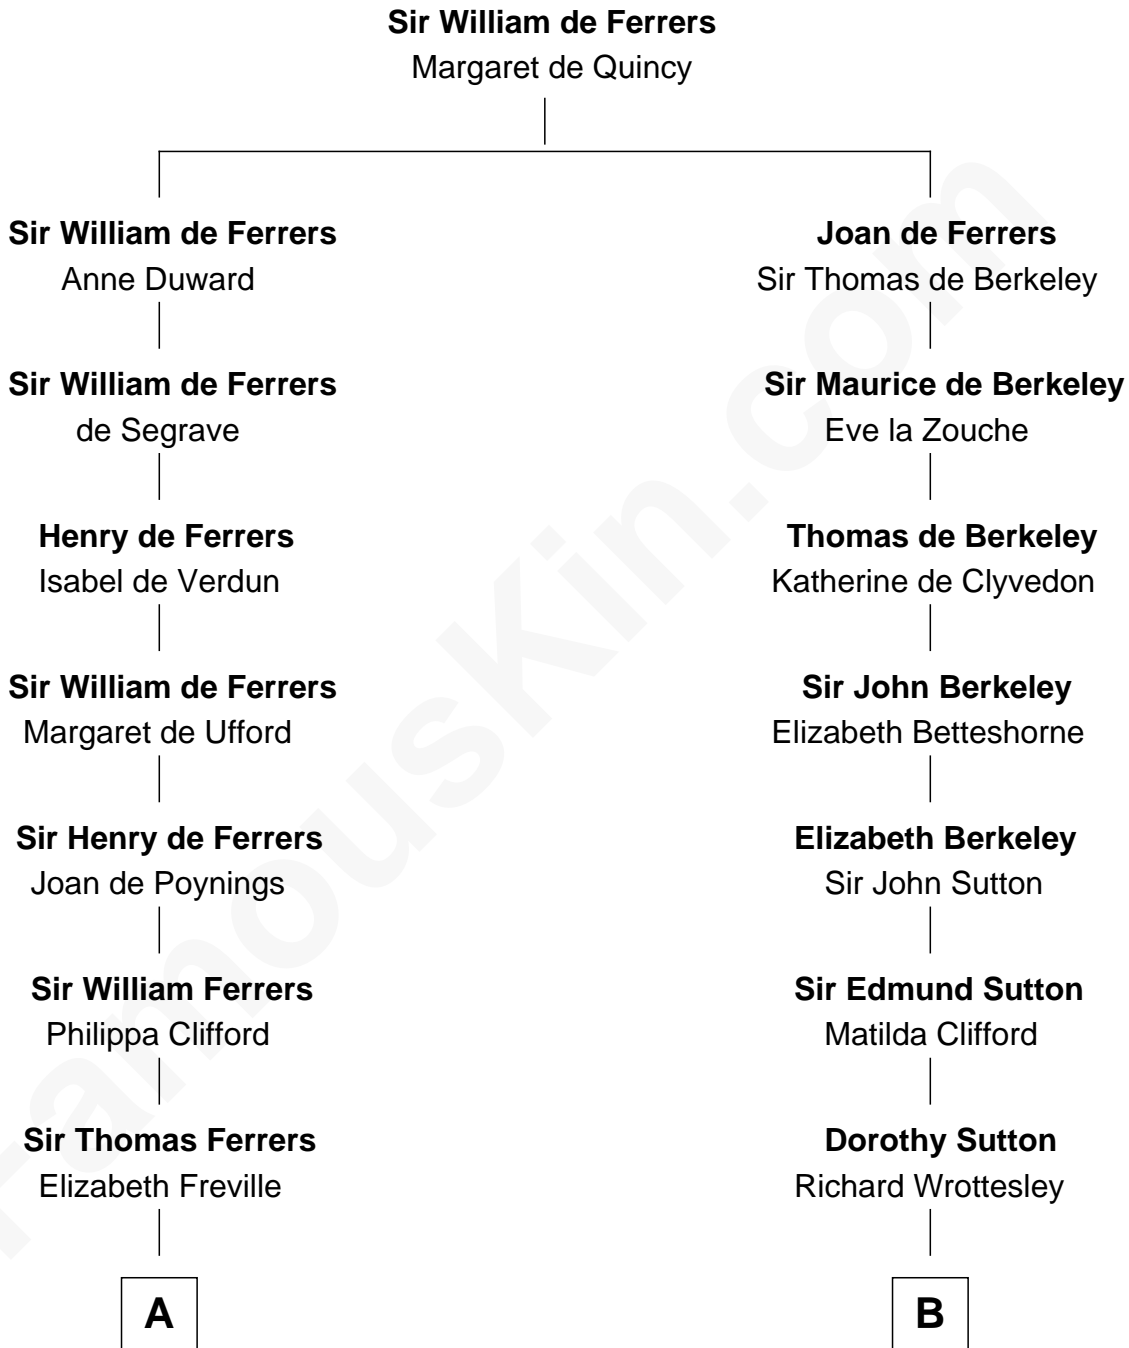

FamousKin.com

Relationship Chart of

Joseph Wharton

Founder of the Wharton School of Business

11th cousin 8 times removed of

Richard More

(c1614 - c1696) Mayflower passenger 1620

MAYFLOWER

C

—
Hannah Rodman
Samuel Rowland Fisher

—
Deborah Fisher
William Wharton

—
Joseph Wharton
Founder, Wharton School of Business

FamousKin.com