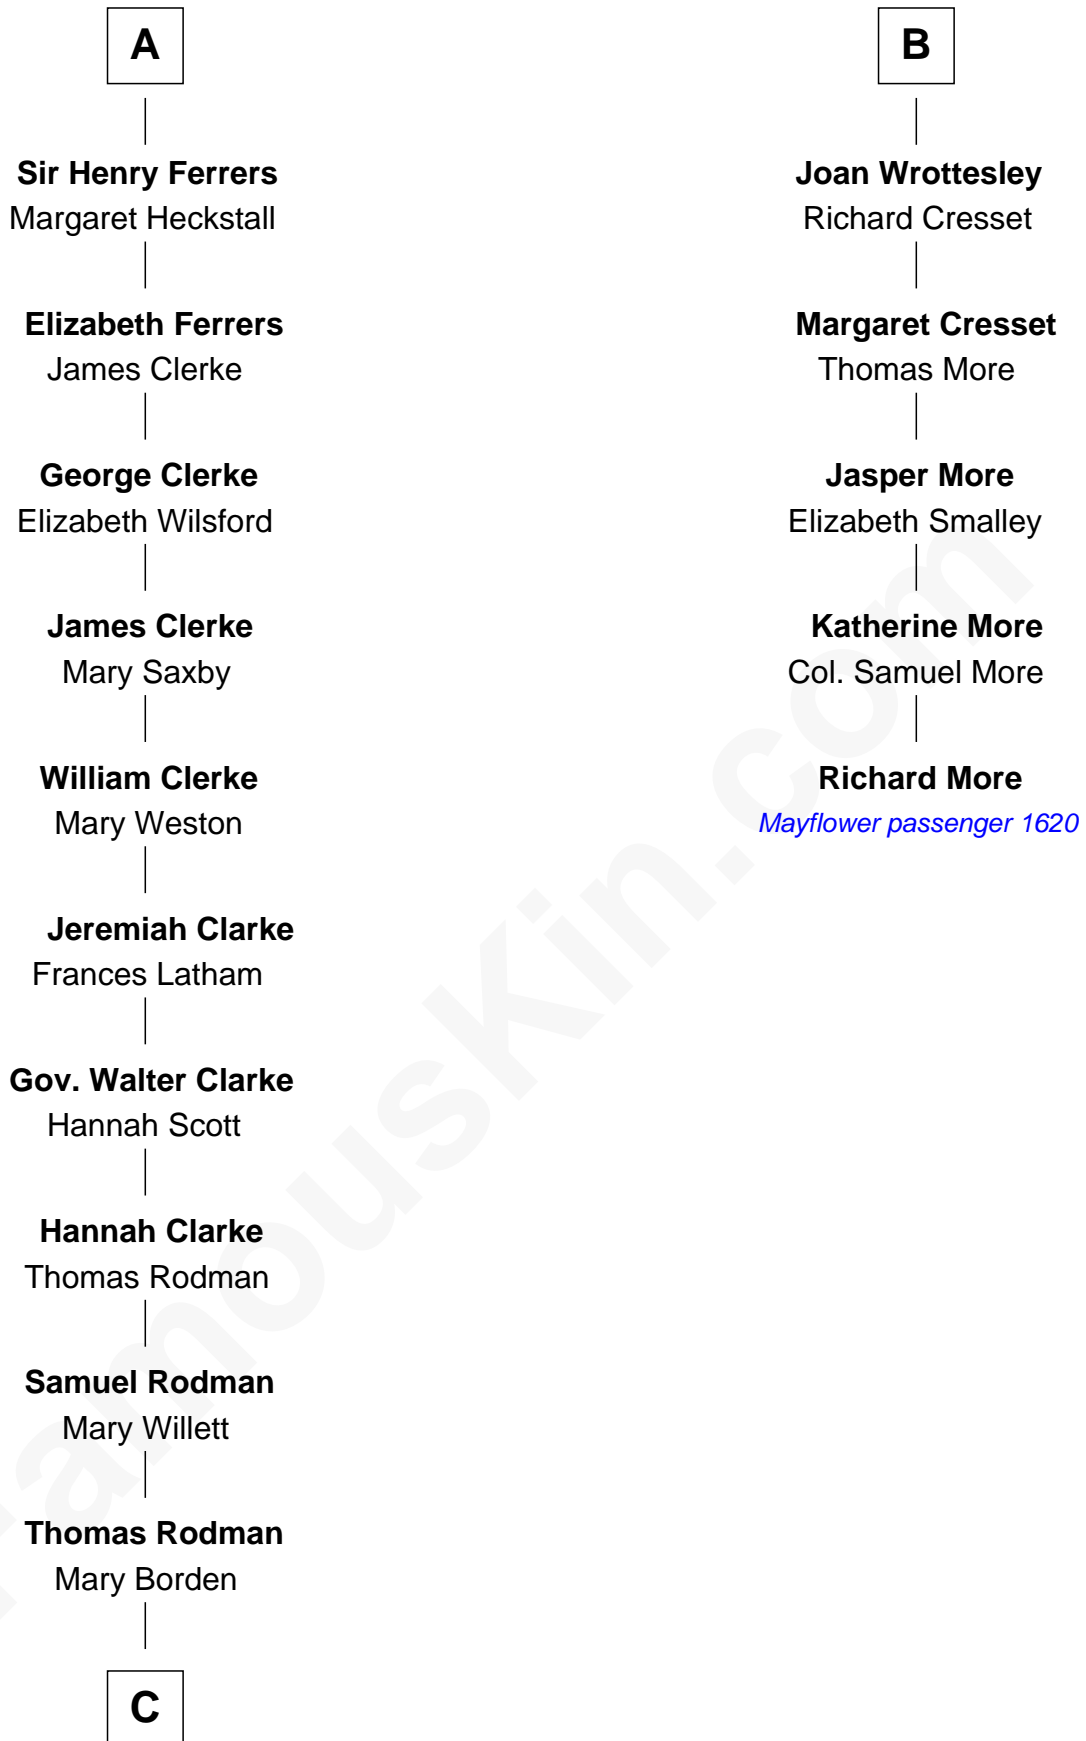

FamousKin.com

Relationship Chart of

Joseph Wharton

Founder of the Wharton School of Business

11th cousin 8 times removed of

Richard More

(c1614 - c1696) Mayflower passenger 1620

MAYFLOWER

C

—
Hannah Rodman
Samuel Rowland Fisher

—
Deborah Fisher
William Wharton

—
Joseph Wharton
Founder, Wharton School of Business

FamousKin.com