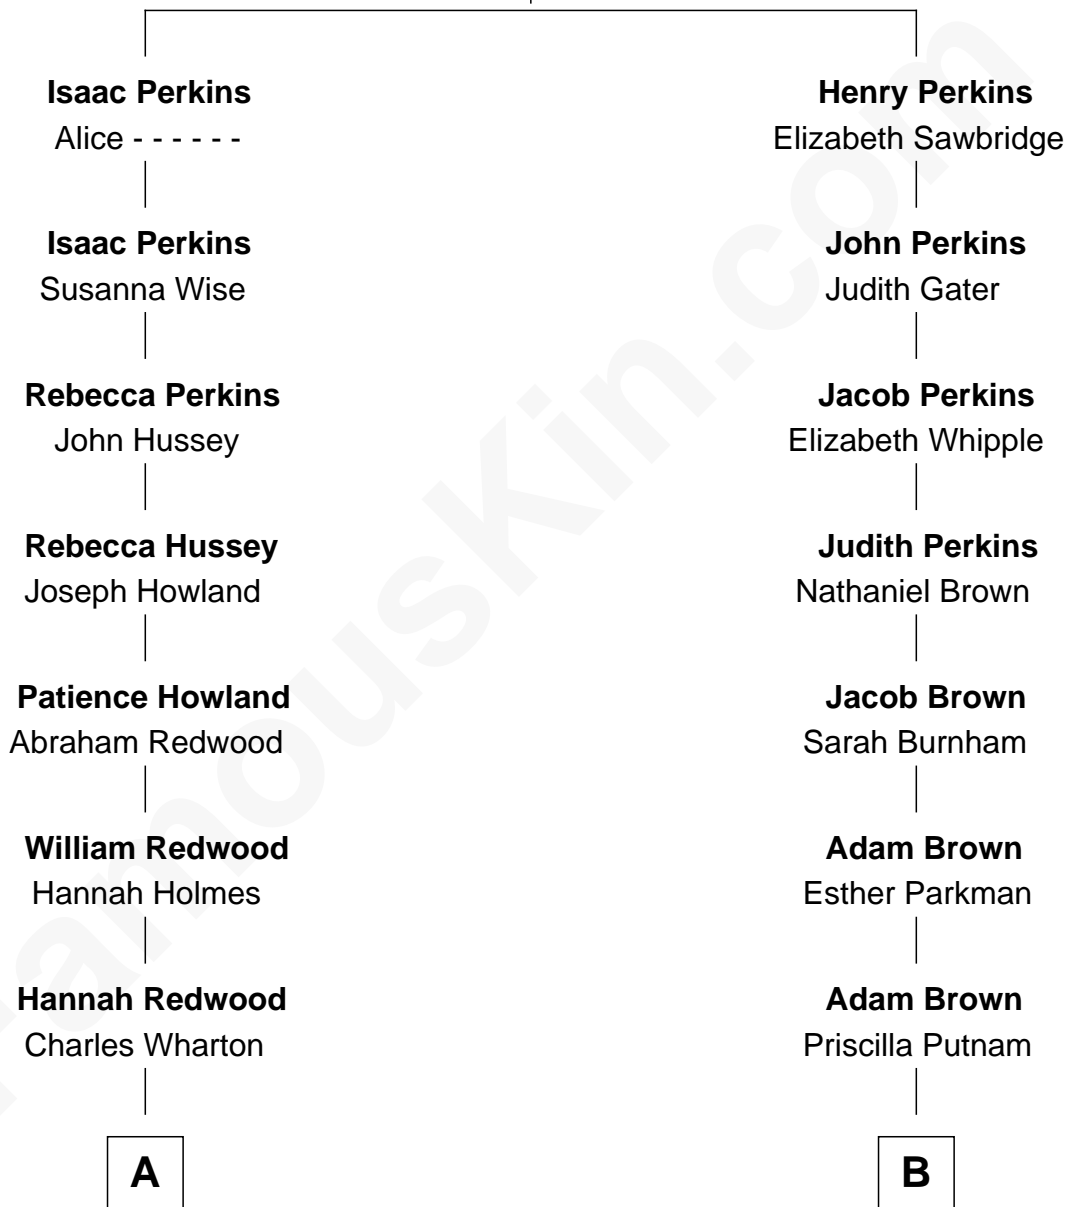

## Relationship Chart of

### Joseph Wharton

*Founder of the Wharton School of Business*

8th cousin 3 times removed of

**Calvin Coolidge**  
*30th U.S. President*

**Thomas Perkins**

Alice - - - - -

**A**

**William Wharton**

Deborah Fisher

**Joseph Wharton**

*Founder, Wharton School of Business*

**B**

**Israel Putnam Brown**

Sally Briggs

**Sally Briggs Brown**

Israel Chase Brewer