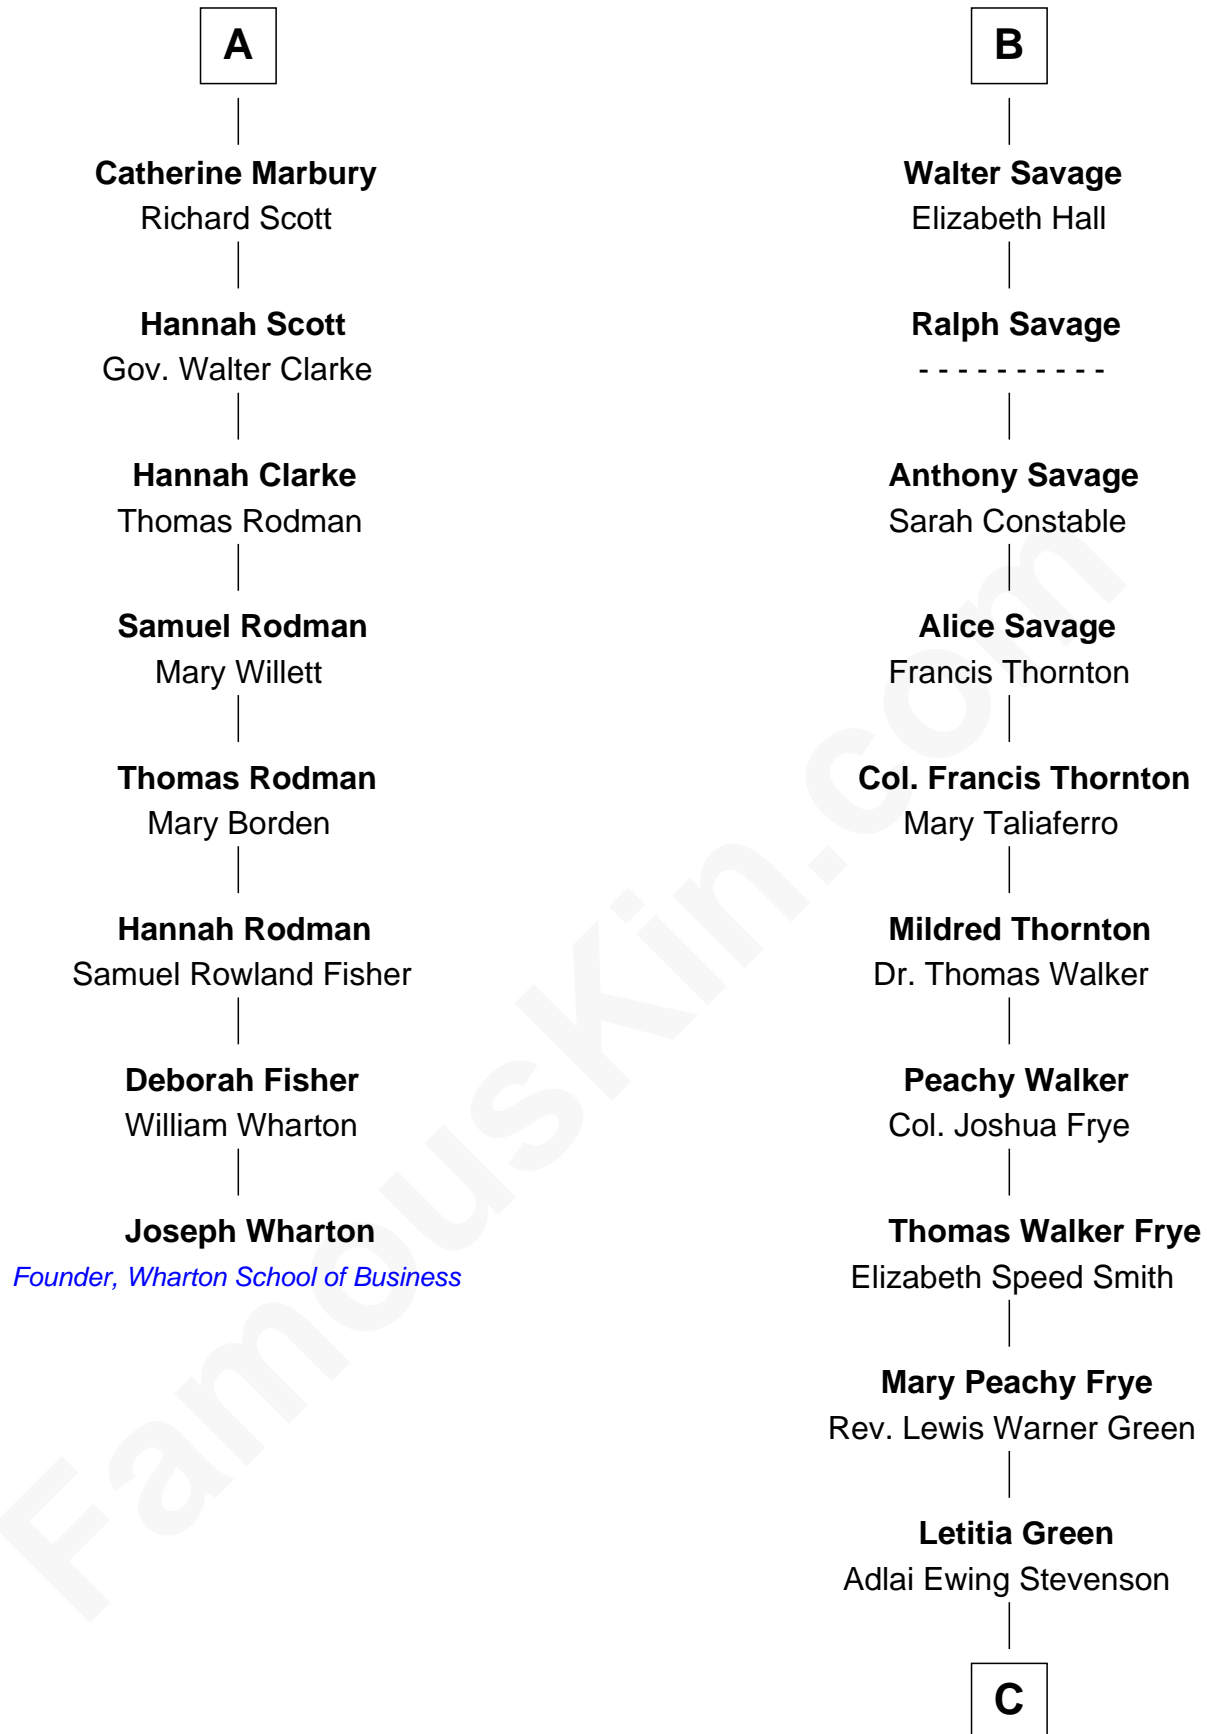

FamousKin.com

Relationship Chart of

Joseph Wharton

Founder of the Wharton School of Business

14th cousin 4 times removed of

Adlai Stevenson II
31st Governor of Illinois

C

Lewis Green Stevenson

Helen Louise Davis

Adlai Stevenson II

31st Governor of Illinois

FamousKin.com