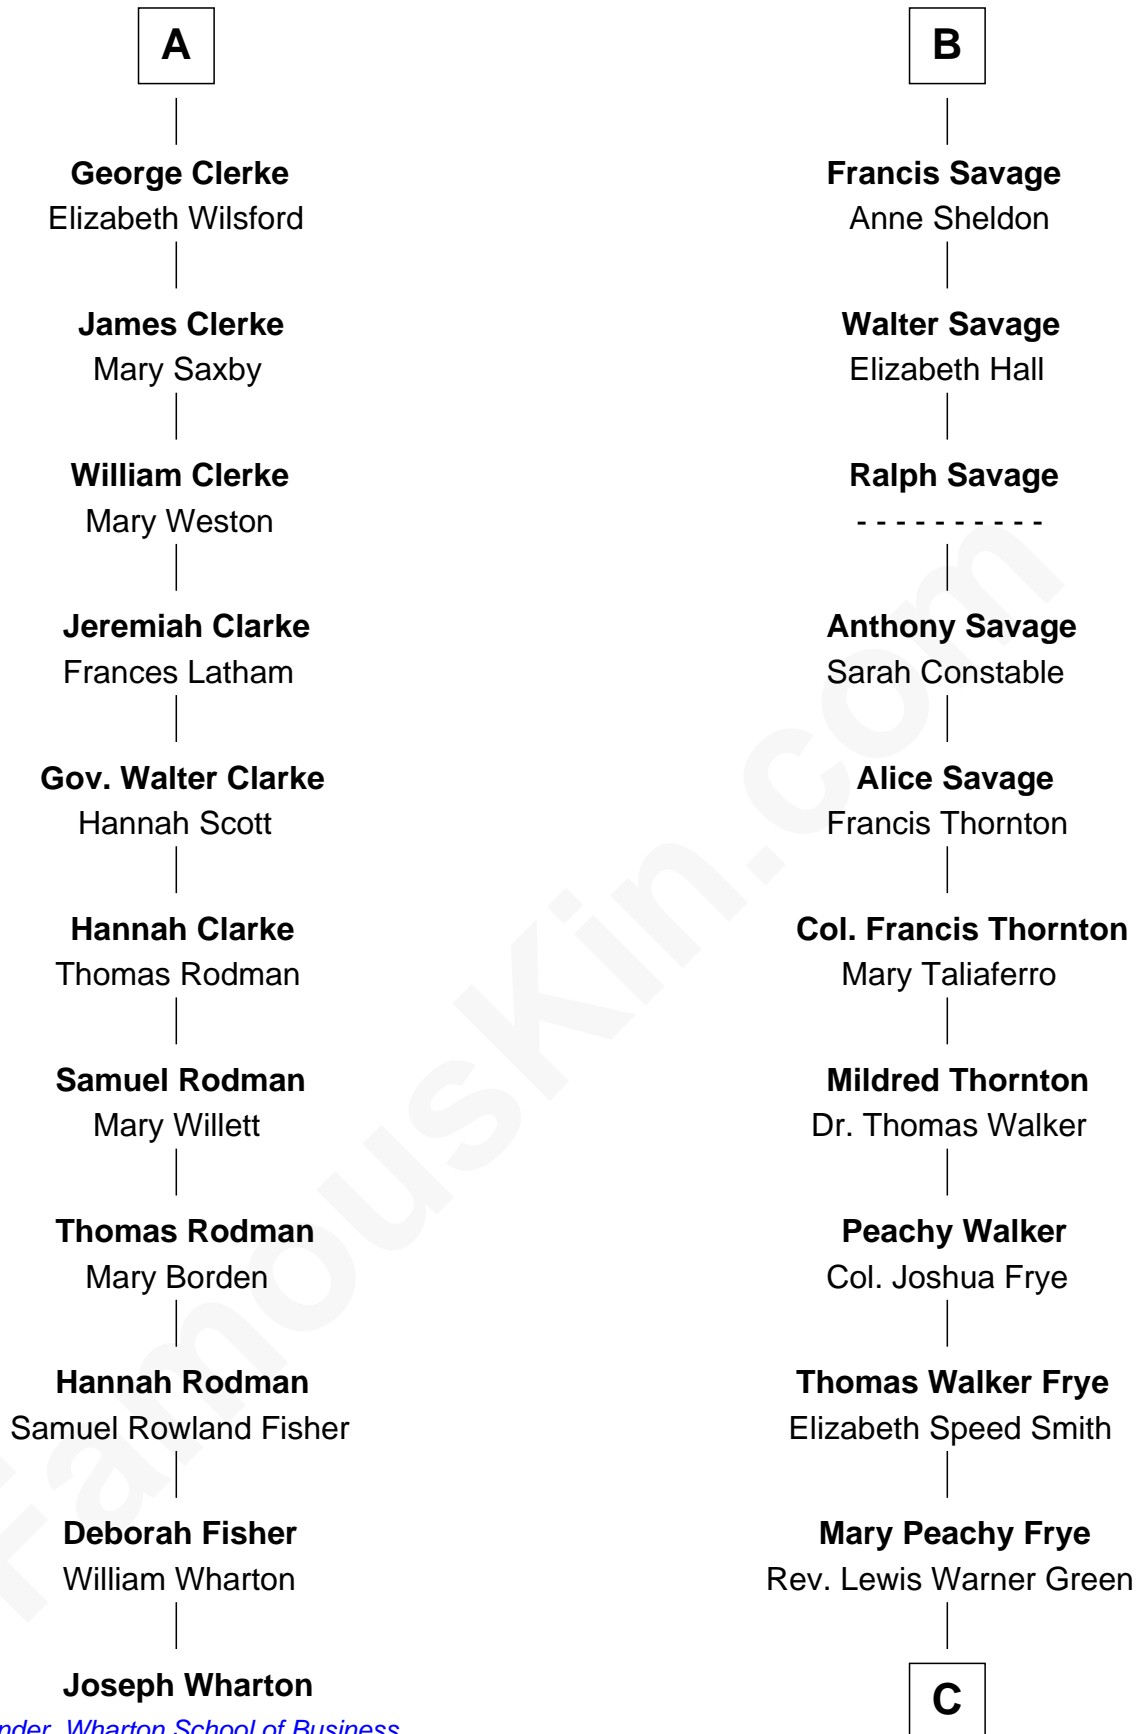

FamousKin.com

Relationship Chart of

Joseph Wharton

Founder of the Wharton School of Business

17th cousin 2 times removed of

Adlai Stevenson II
31st Governor of Illinois

Bartholomew de Badlesmere
Margaret de Clare

Margery de Badlesmere

Sir William de Ros

Maud de Roos

John de Welles

Margery de Welles

Stephen le Scrope

Maude le Scrope

Sir Baldwin Freville

Sir William de Bohun

Elizabeth de Bohun

Sir Richard Fitzalan

Elizabeth Fitzalan

Sir Robert Goushill

Joan Goushill

Sir Thomas Stanley

Katherine Stanley

Sir John Savage

Sir Christopher Savage

Anne Stanley

Sir Christopher Savage

Anne Lygon

B

C

Letitia Green