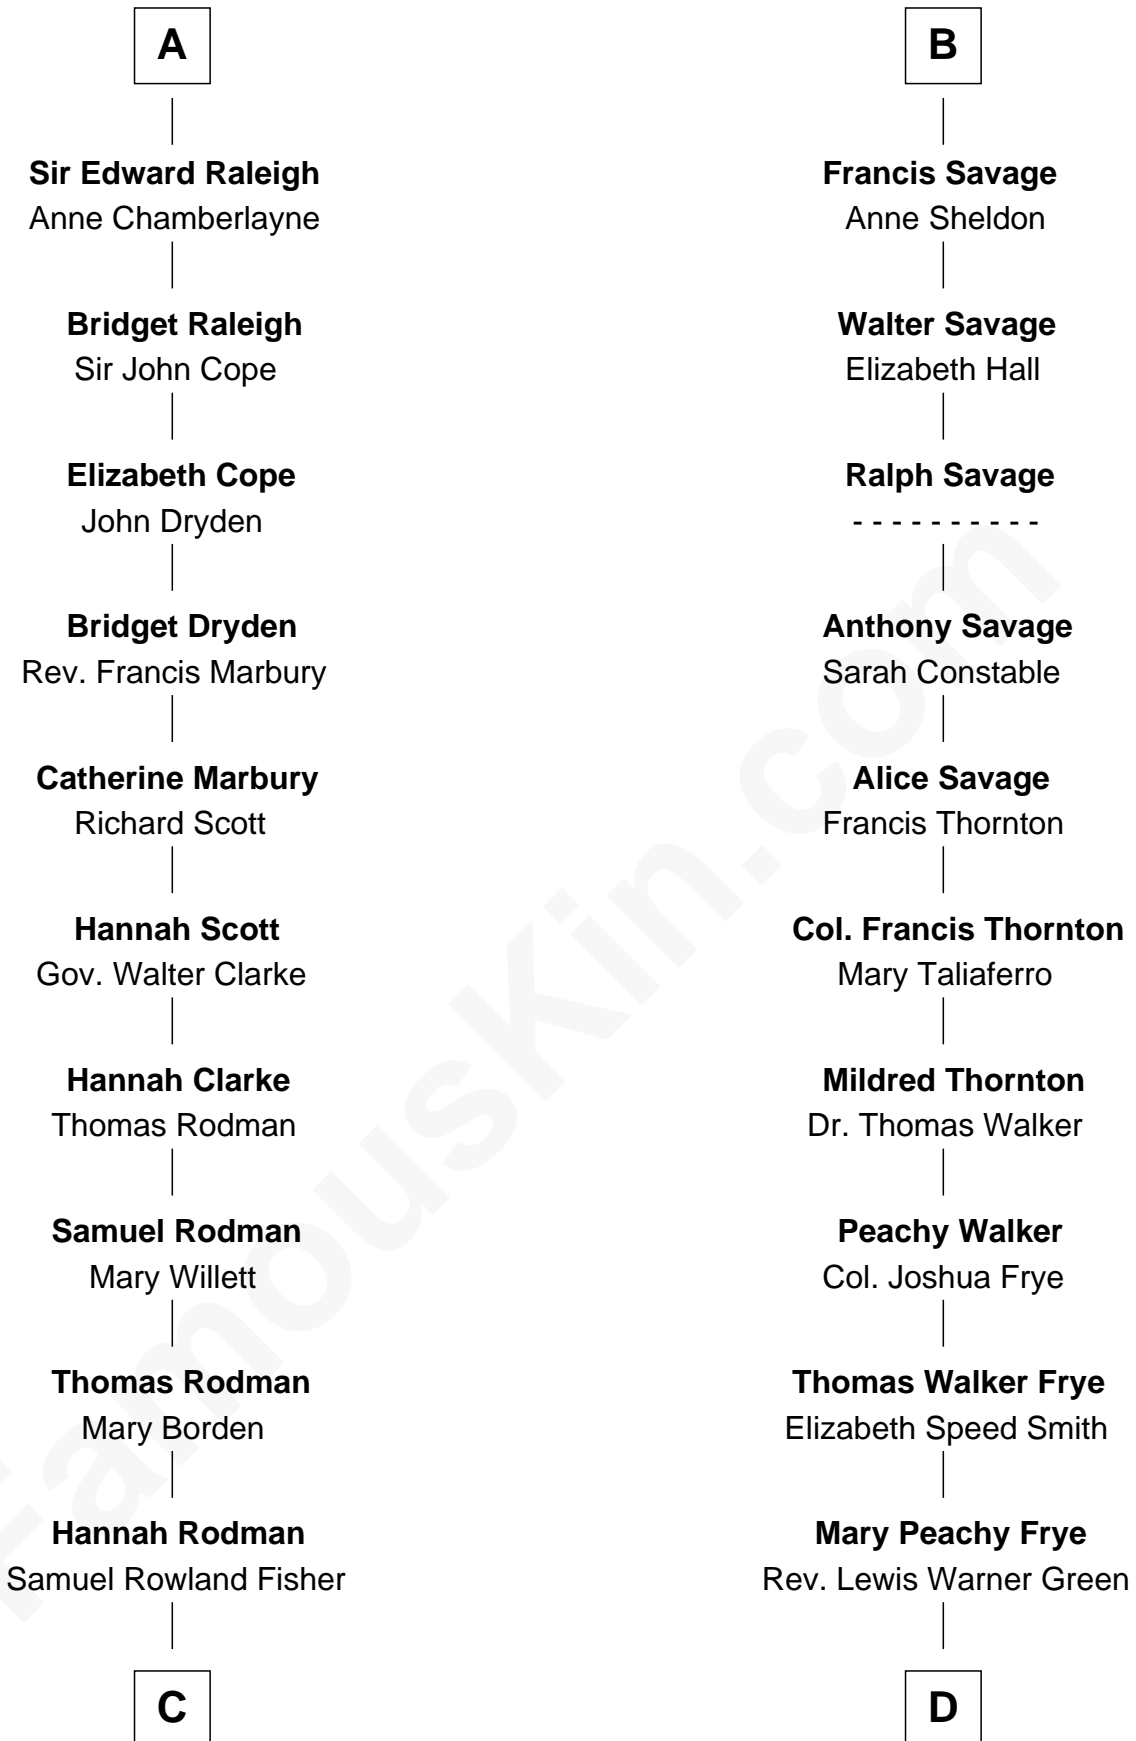

FamousKin.com

Relationship Chart of

Joseph Wharton

Founder of the Wharton School of Business

18th cousin 1 time removed of

Adlai Stevenson II

31st Governor of Illinois

C

Deborah Fisher
William Wharton

Joseph Wharton

Founder, Wharton School of Business

D

Letitia Green
Adlai Ewing Stevenson

Lewis Green Stevenson

Helen Louise Davis

Adlai Stevenson II