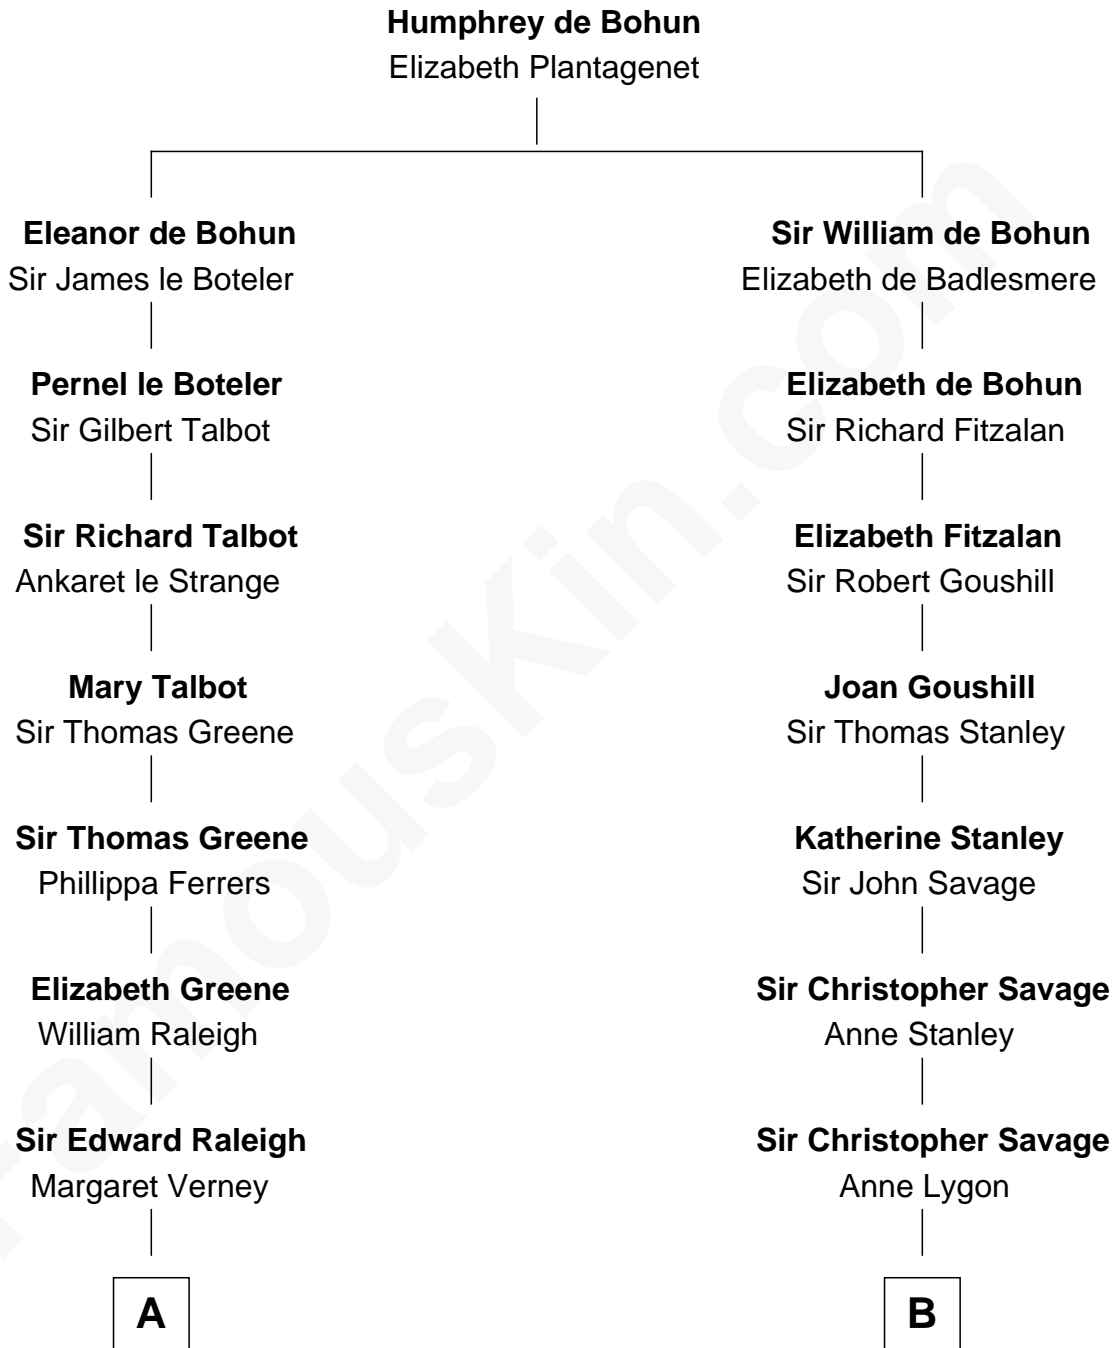

FamousKin.com

Relationship Chart of

Joseph Wharton

Founder of the Wharton School of Business

18th cousin 1 time removed of

Adlai Stevenson II

31st Governor of Illinois

C

Deborah Fisher
William Wharton

Joseph Wharton

Founder, Wharton School of Business

D

Letitia Green
Adlai Ewing Stevenson

Lewis Green Stevenson

Helen Louise Davis

Adlai Stevenson II

31st Governor of Illinois

FamousKin.com