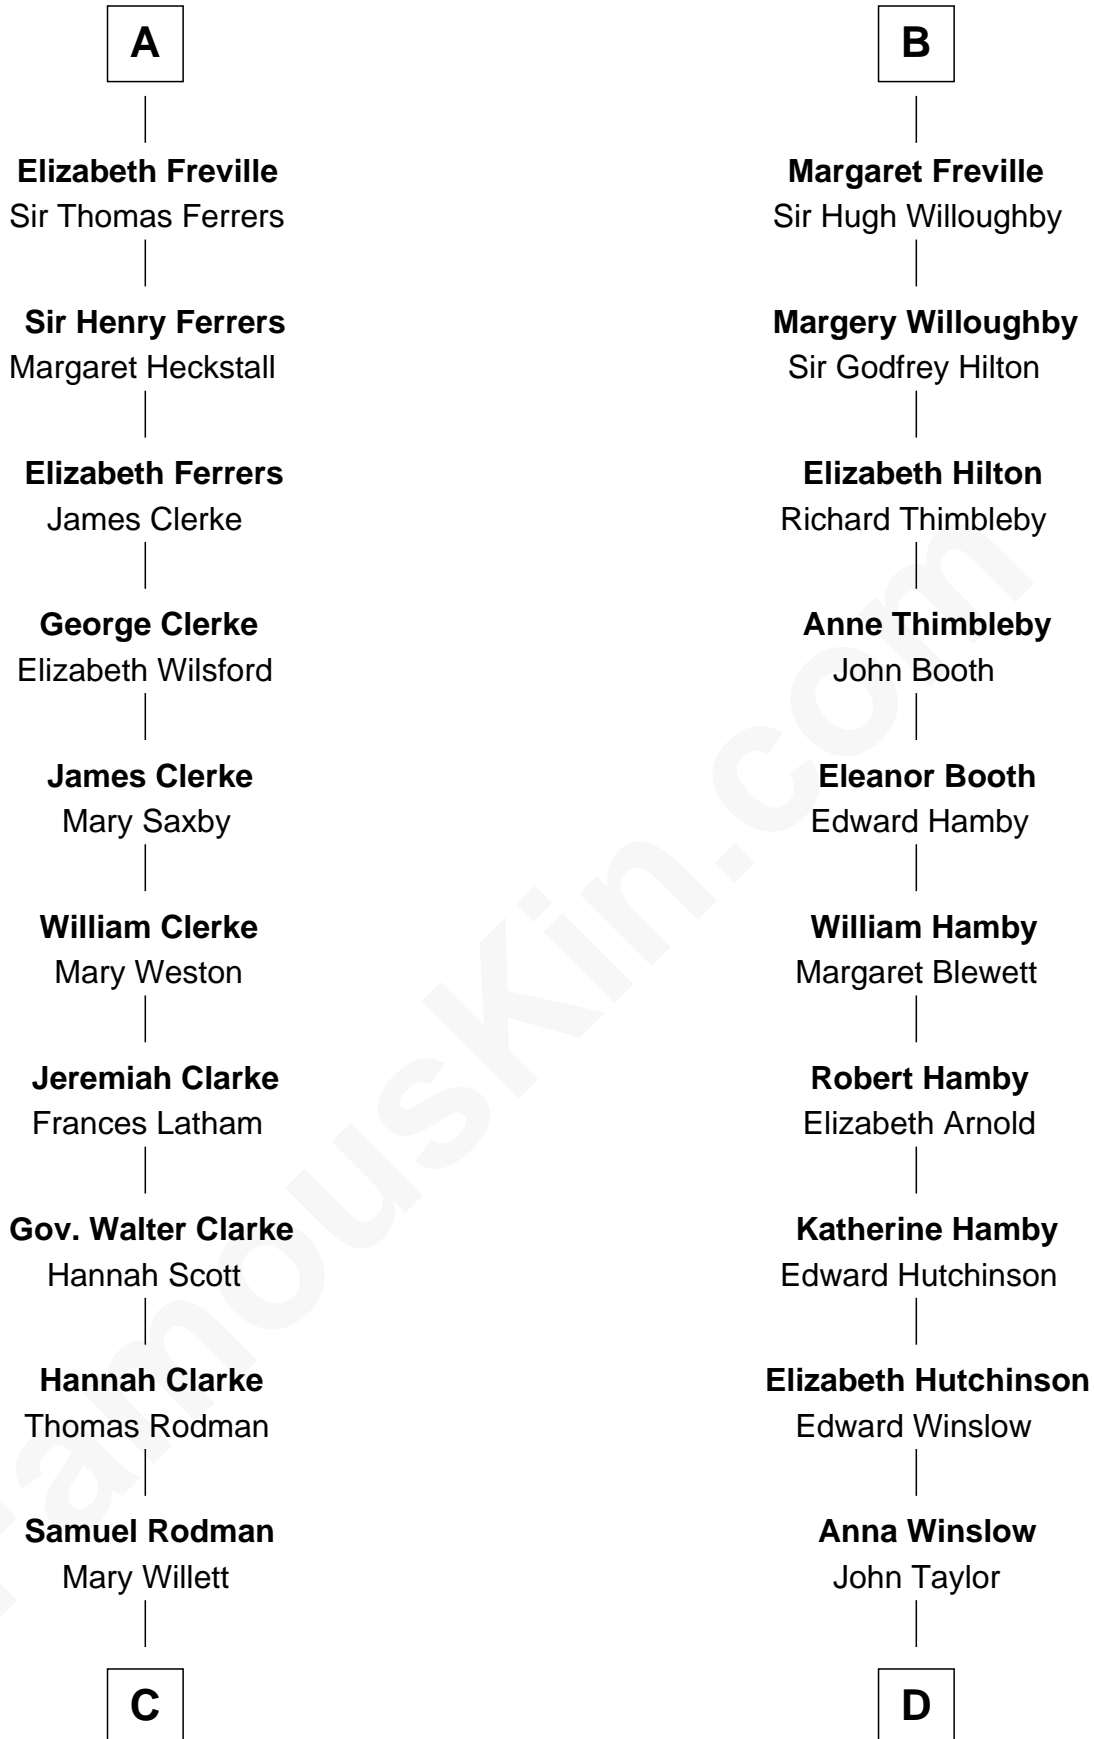

FamousKin.com

Relationship Chart of

Joseph Wharton

Founder of the Wharton School of Business

19th cousin 1 time removed of

Nicholas Gilman

Signer of the U.S. Constitution

C

Thomas Rodman

Mary Borden

Hannah Rodman

Samuel Rowland Fisher

Deborah Fisher

William Wharton

Joseph Wharton

Founder, Wharton School of Business