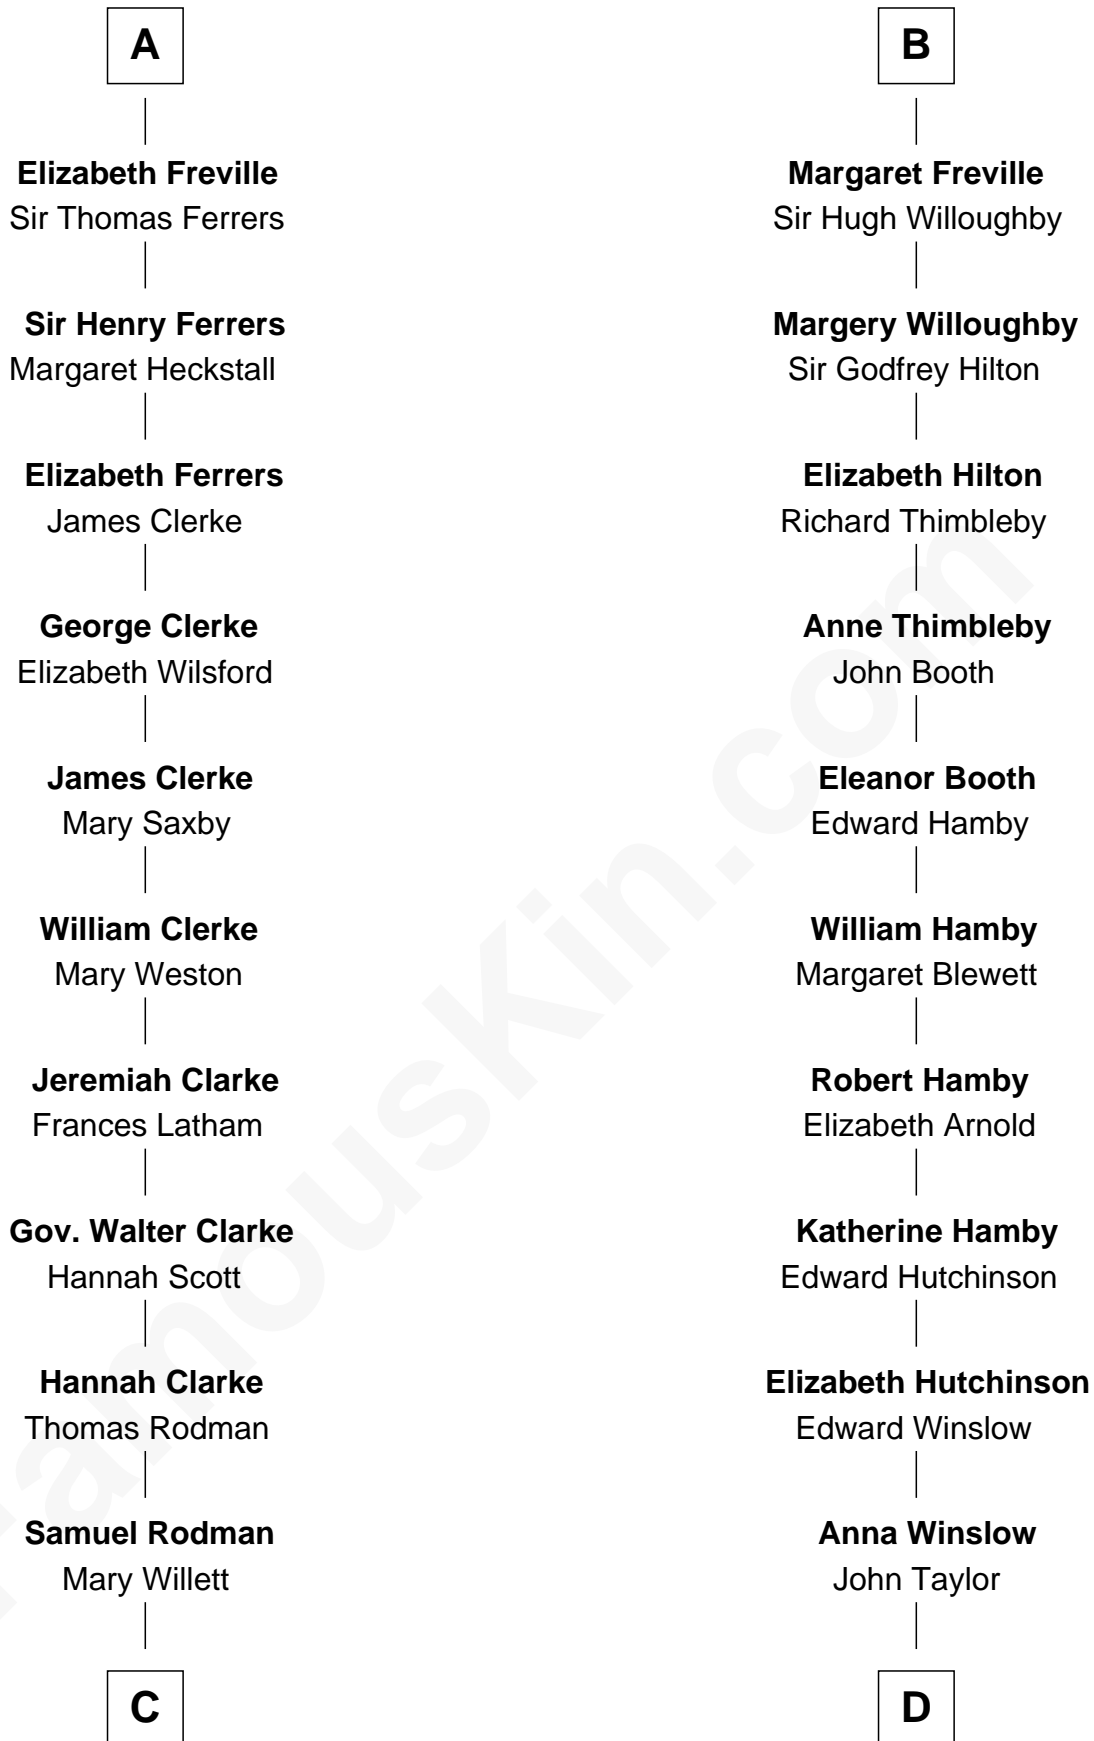

FamousKin.com

Relationship Chart of

Joseph Wharton

Founder of the Wharton School of Business

19th cousin 1 time removed of

Nicholas Gilman

Signer of the U.S. Constitution

C

Thomas Rodman

Mary Borden

Hannah Rodman

Samuel Rowland Fisher

Deborah Fisher

William Wharton

Joseph Wharton

Founder, Wharton School of Business