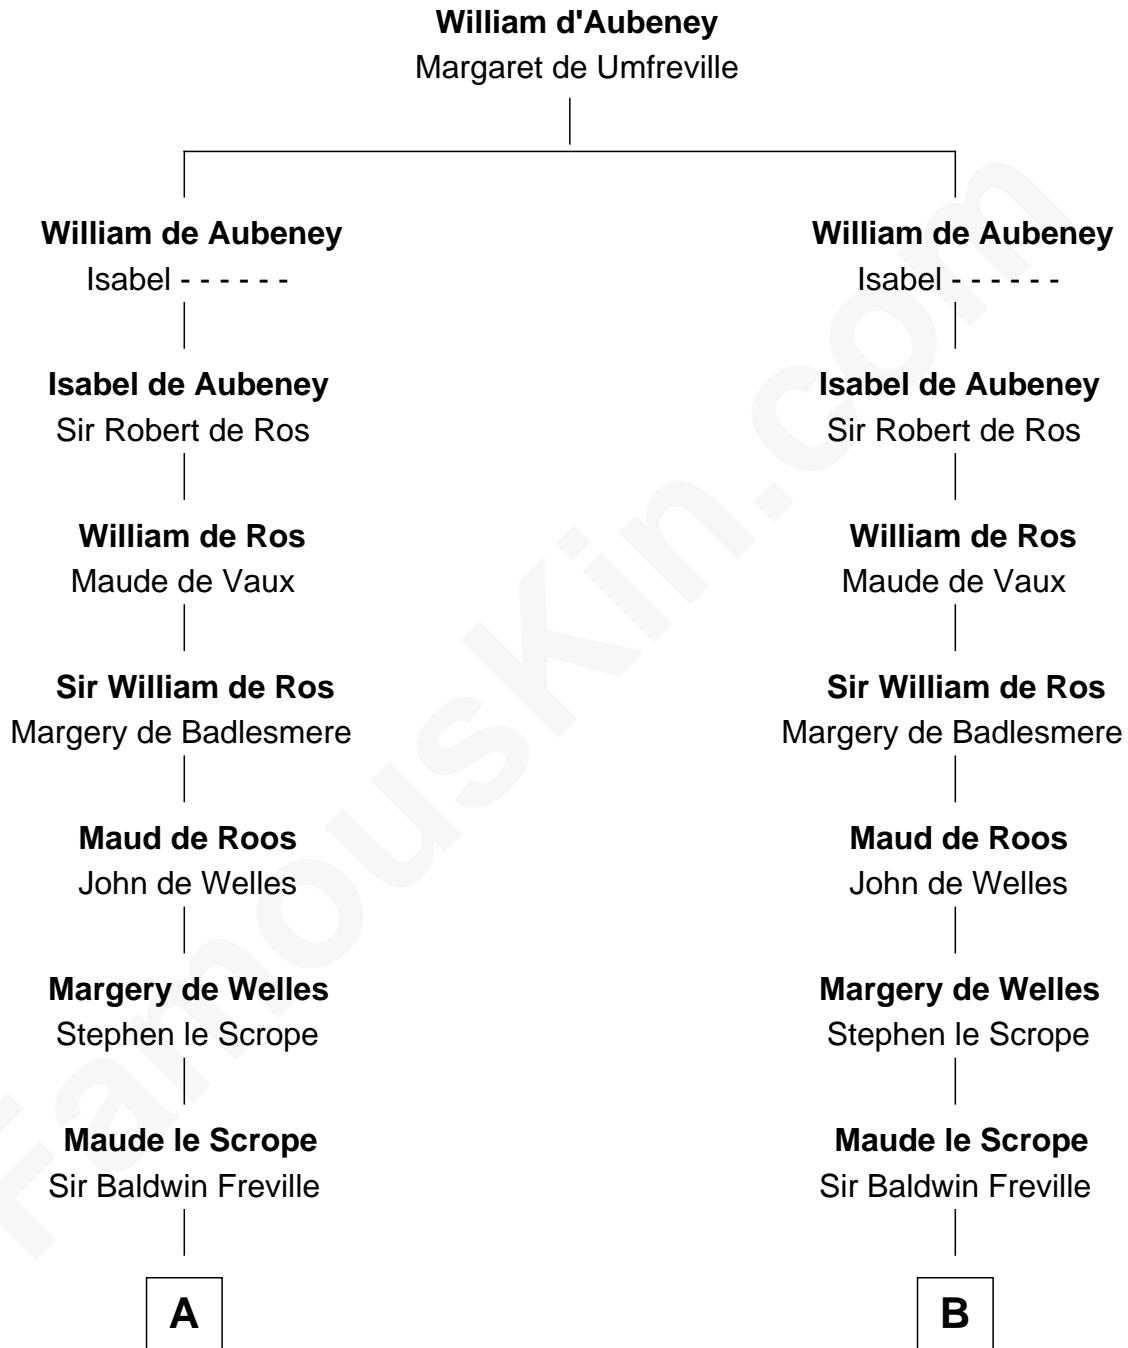

FamousKin.com

Relationship Chart of

Joseph Wharton

Founder of the Wharton School of Business

19th cousin 1 time removed of

Nicholas Gilman

Signer of the U.S. Constitution

C

Thomas Rodman

Mary Borden

Hannah Rodman

Samuel Rowland Fisher

Deborah Fisher

William Wharton

Joseph Wharton

Founder, Wharton School of Business