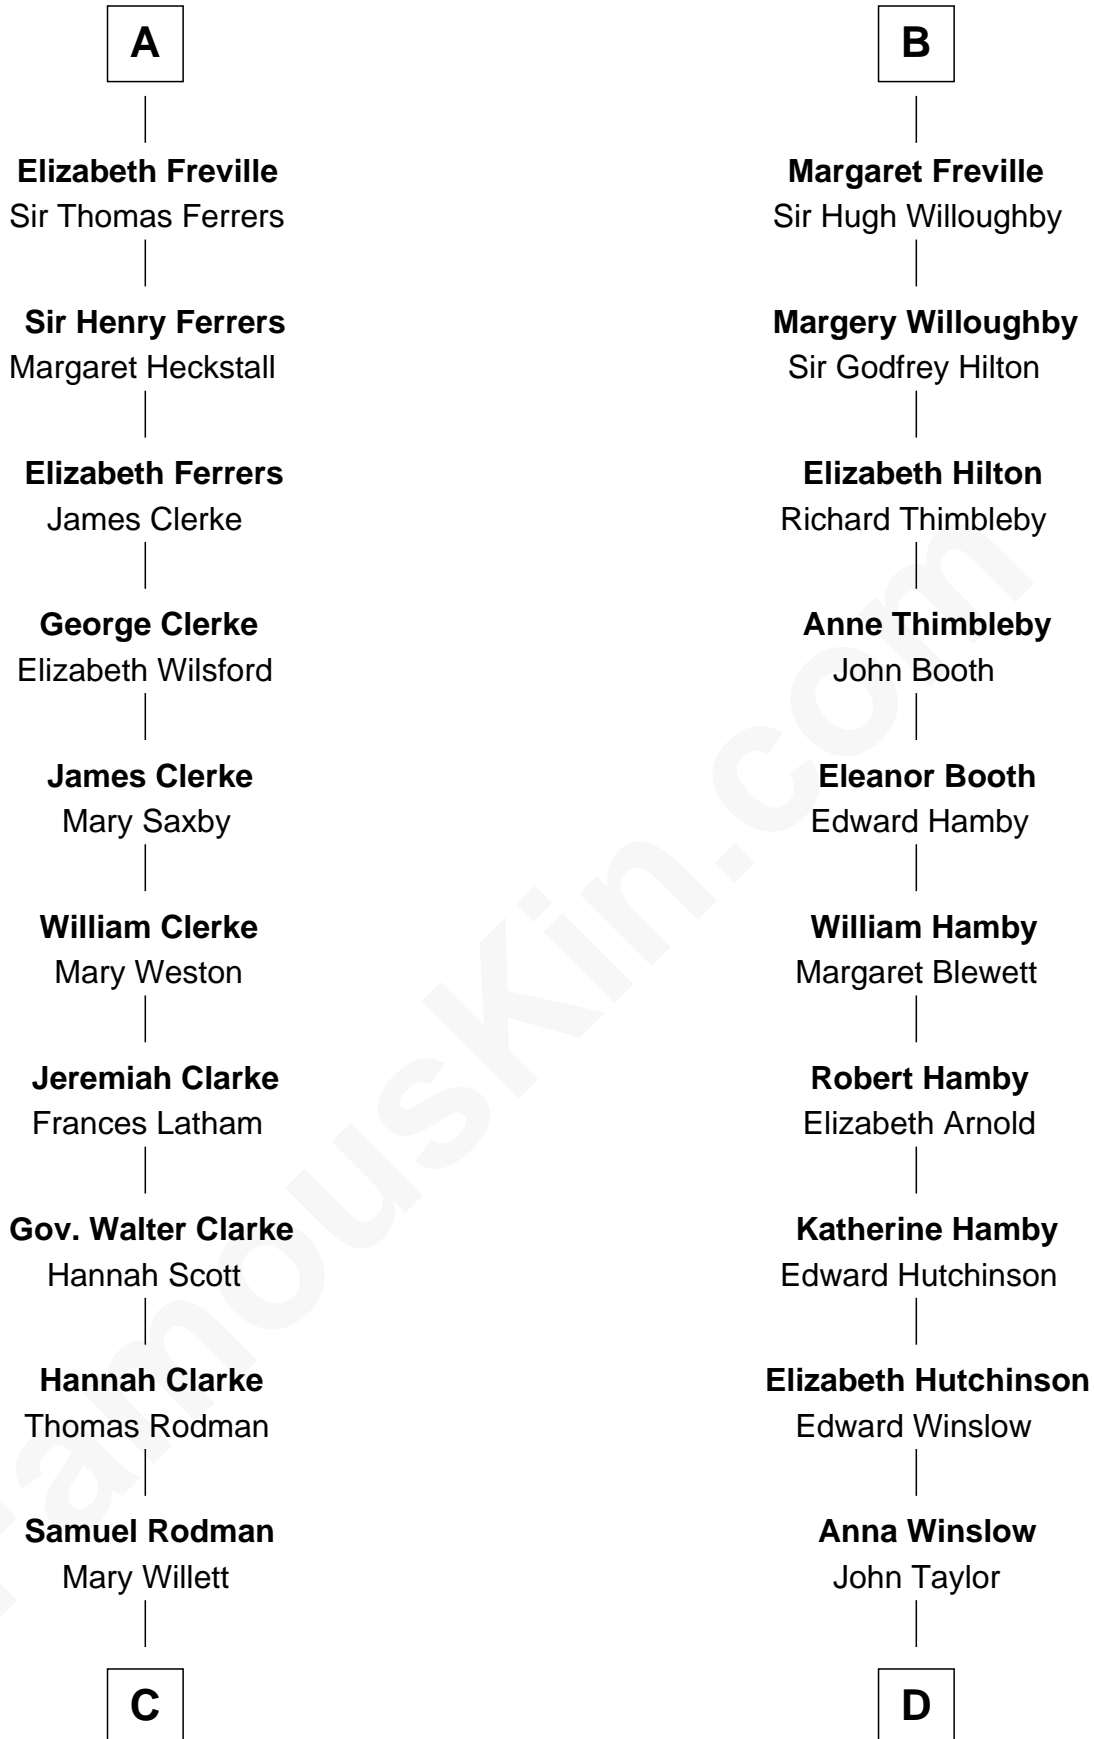

## Relationship Chart of

### Joseph Wharton

*Founder of the Wharton School of Business*

19th cousin 1 time removed of

### Nicholas Gilman

*Signer of the U.S. Constitution*

**Sir Gerald de Prendergast**

-----

**C**

**Thomas Rodman**

Mary Borden

**Hannah Rodman**

Samuel Rowland Fisher

**Deborah Fisher**

William Wharton

**Joseph Wharton**

*Founder, Wharton School of Business*

**D**

**Rev. John Taylor**

Elizabeth Rogers