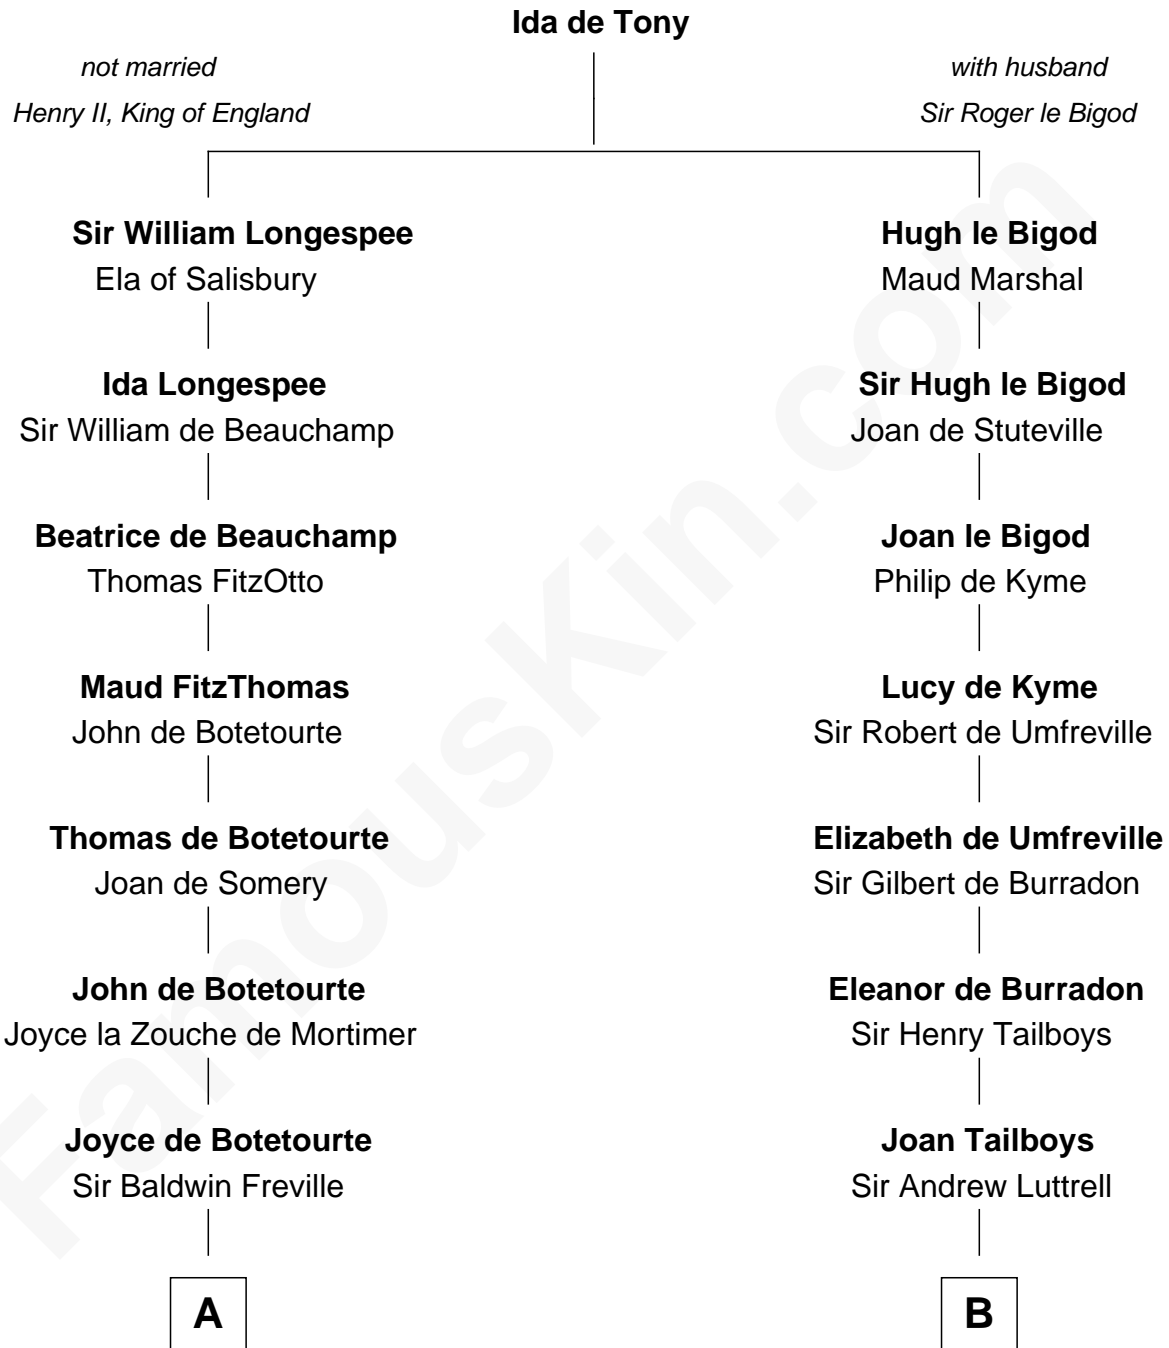

FamousKin.com

Relationship Chart of

Joseph Wharton

Founder of the Wharton School of Business

19th cousin 2 times removed of

Nicholas Gilman

Signer of the U.S. Constitution

C

Samuel Rodman

Mary Willett

Thomas Rodman

Mary Borden

Hannah Rodman

Samuel Rowland Fisher

Deborah Fisher

William Wharton