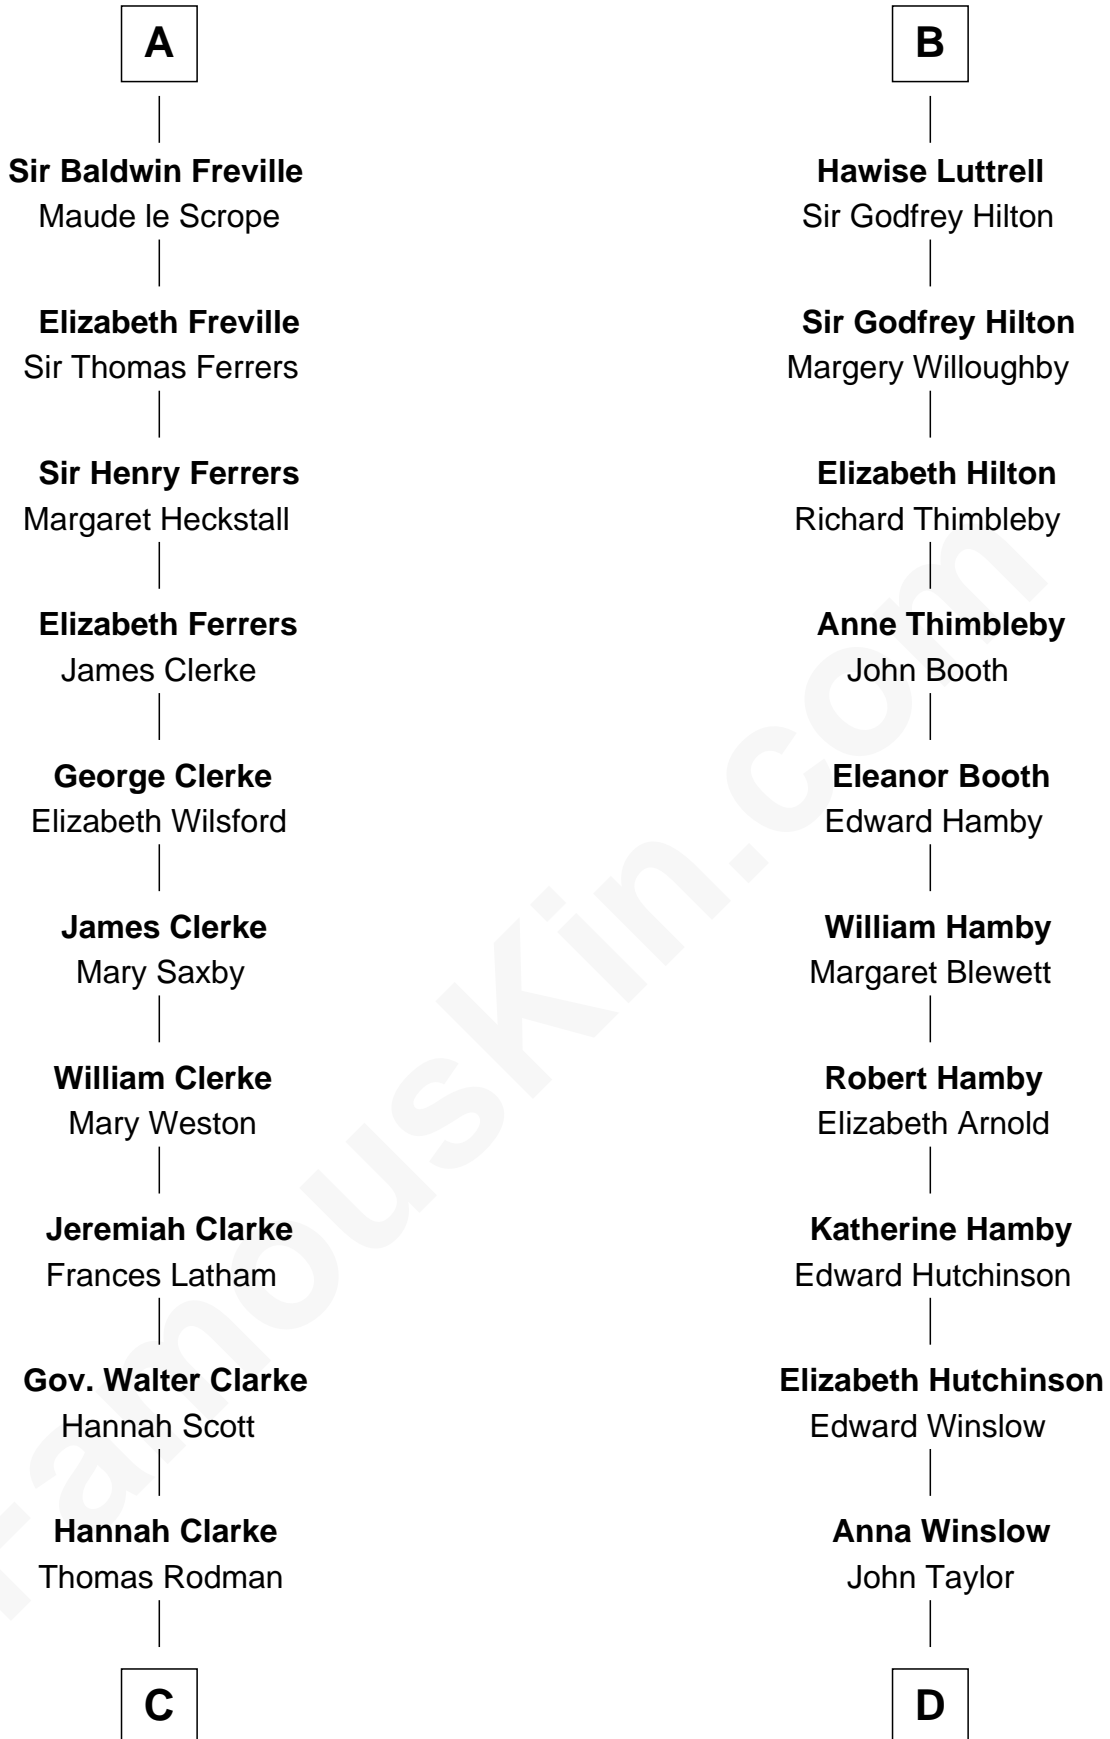

FamousKin.com

Relationship Chart of

Joseph Wharton

Founder of the Wharton School of Business

19th cousin 2 times removed of

Nicholas Gilman

Signer of the U.S. Constitution

C

Samuel Rodman

Mary Willett

Thomas Rodman

Mary Borden

Hannah Rodman

Samuel Rowland Fisher

Deborah Fisher

William Wharton