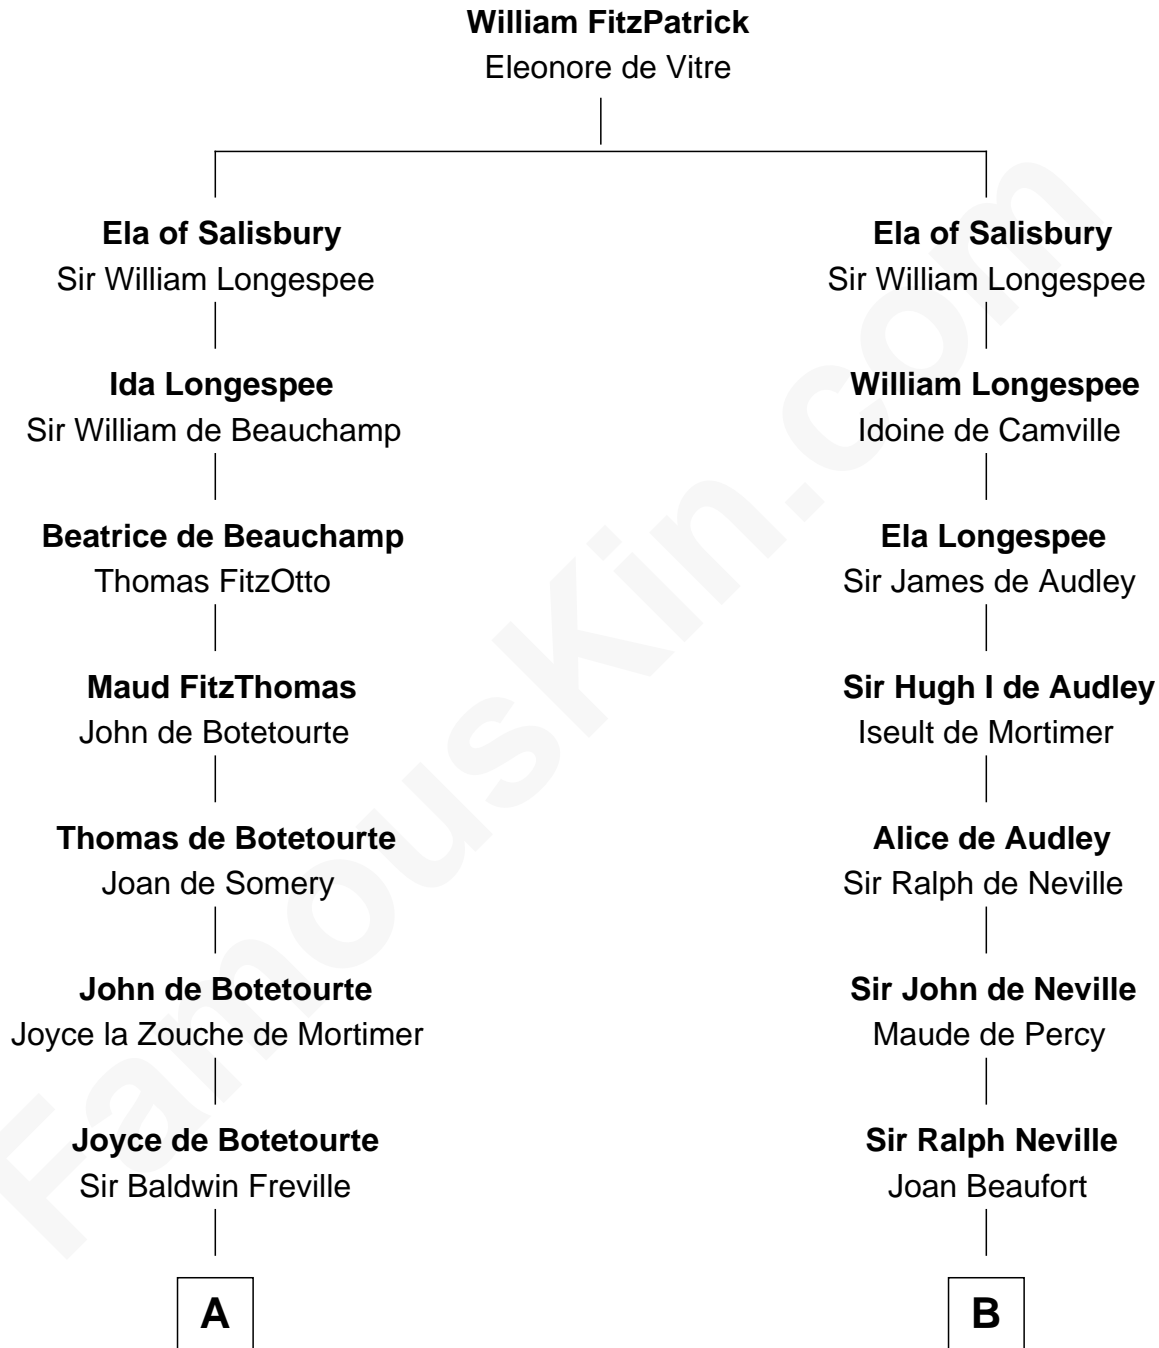

FamousKin.com

Relationship Chart of

Joseph Wharton

Founder of the Wharton School of Business

19th cousin 2 times removed of

Nicholas Gilman

Signer of the U.S. Constitution

C

Samuel Rodman

Mary Willett

Thomas Rodman

Mary Borden

Hannah Rodman

Samuel Rowland Fisher

Deborah Fisher

William Wharton