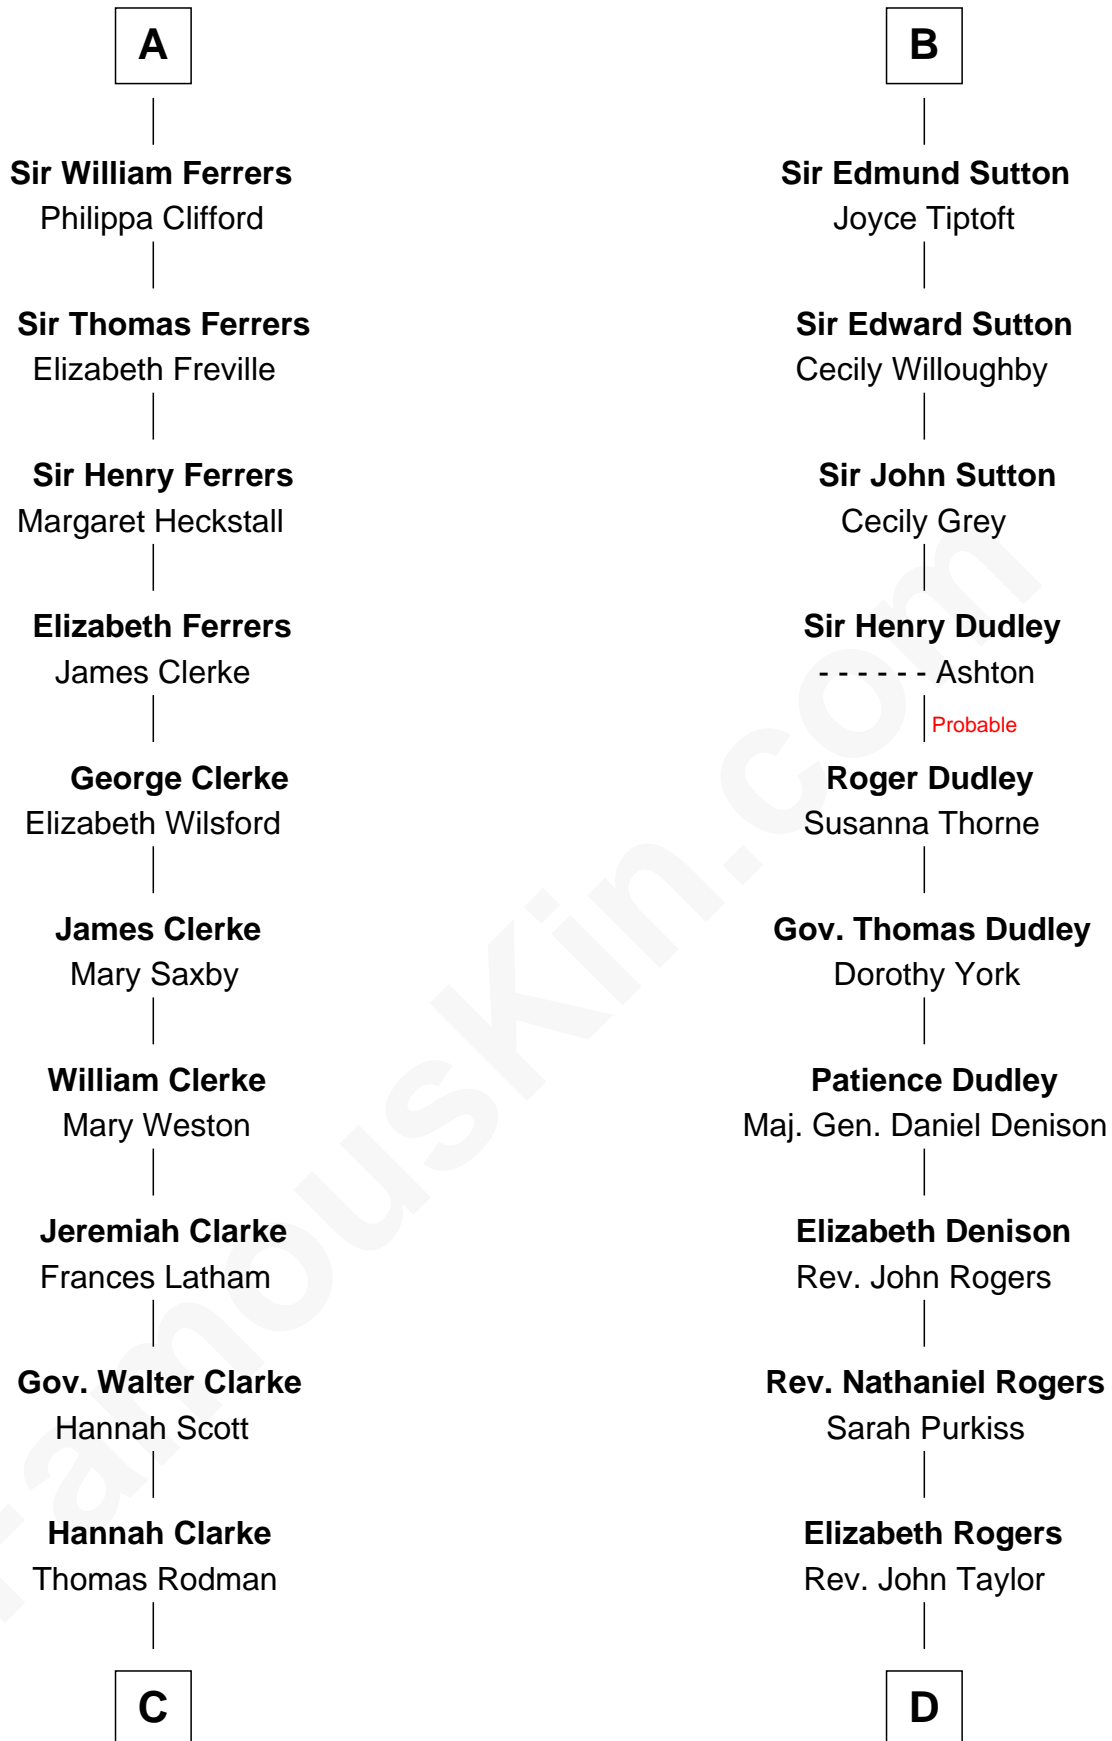

## Relationship Chart of

### Joseph Wharton

Founder of the Wharton School of Business

18th cousin 3 times removed of

### Nicholas Gilman

Signer of the U.S. Constitution

**Reginald de Braiose**

-----

**C**

**Samuel Rodman**

Mary Willett

**Thomas Rodman**

Mary Borden

**Hannah Rodman**

Samuel Rowland Fisher

**Deborah Fisher**

William Wharton

**Joseph Wharton**

*Founder, Wharton School of Business*

**D**