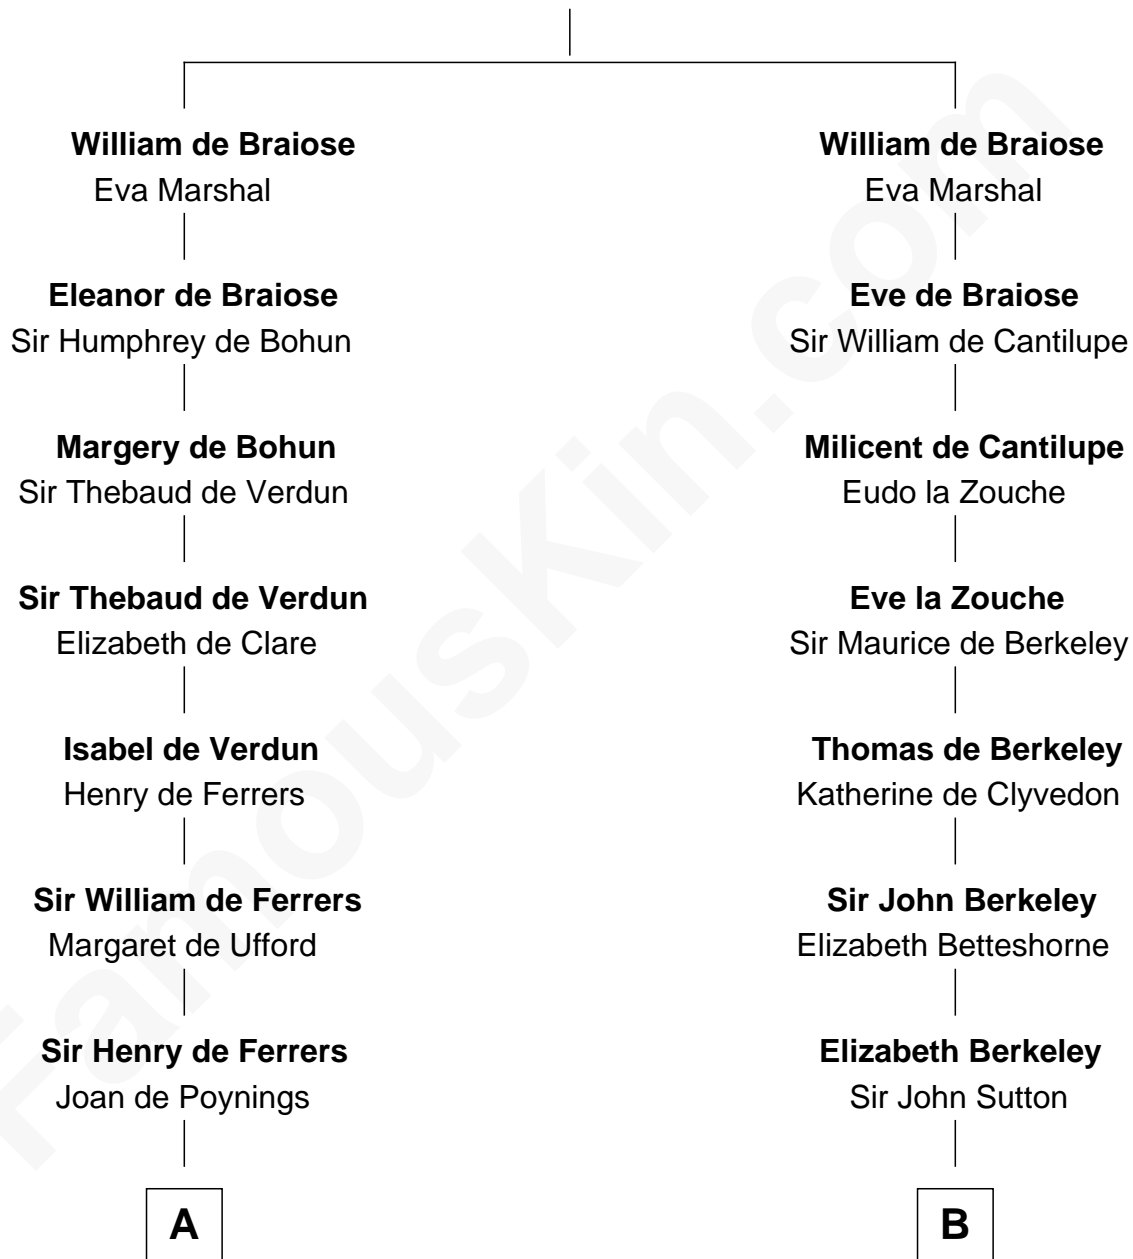

## Relationship Chart of

### Joseph Wharton

Founder of the Wharton School of Business

18th cousin 3 times removed of

### Nicholas Gilman

Signer of the U.S. Constitution

**Reginald de Braiose**

-----

**C**

**Samuel Rodman**

Mary Willett

**Thomas Rodman**

Mary Borden

**Hannah Rodman**

Samuel Rowland Fisher

**Deborah Fisher**

William Wharton

**Joseph Wharton**

*Founder, Wharton School of Business*

**D**