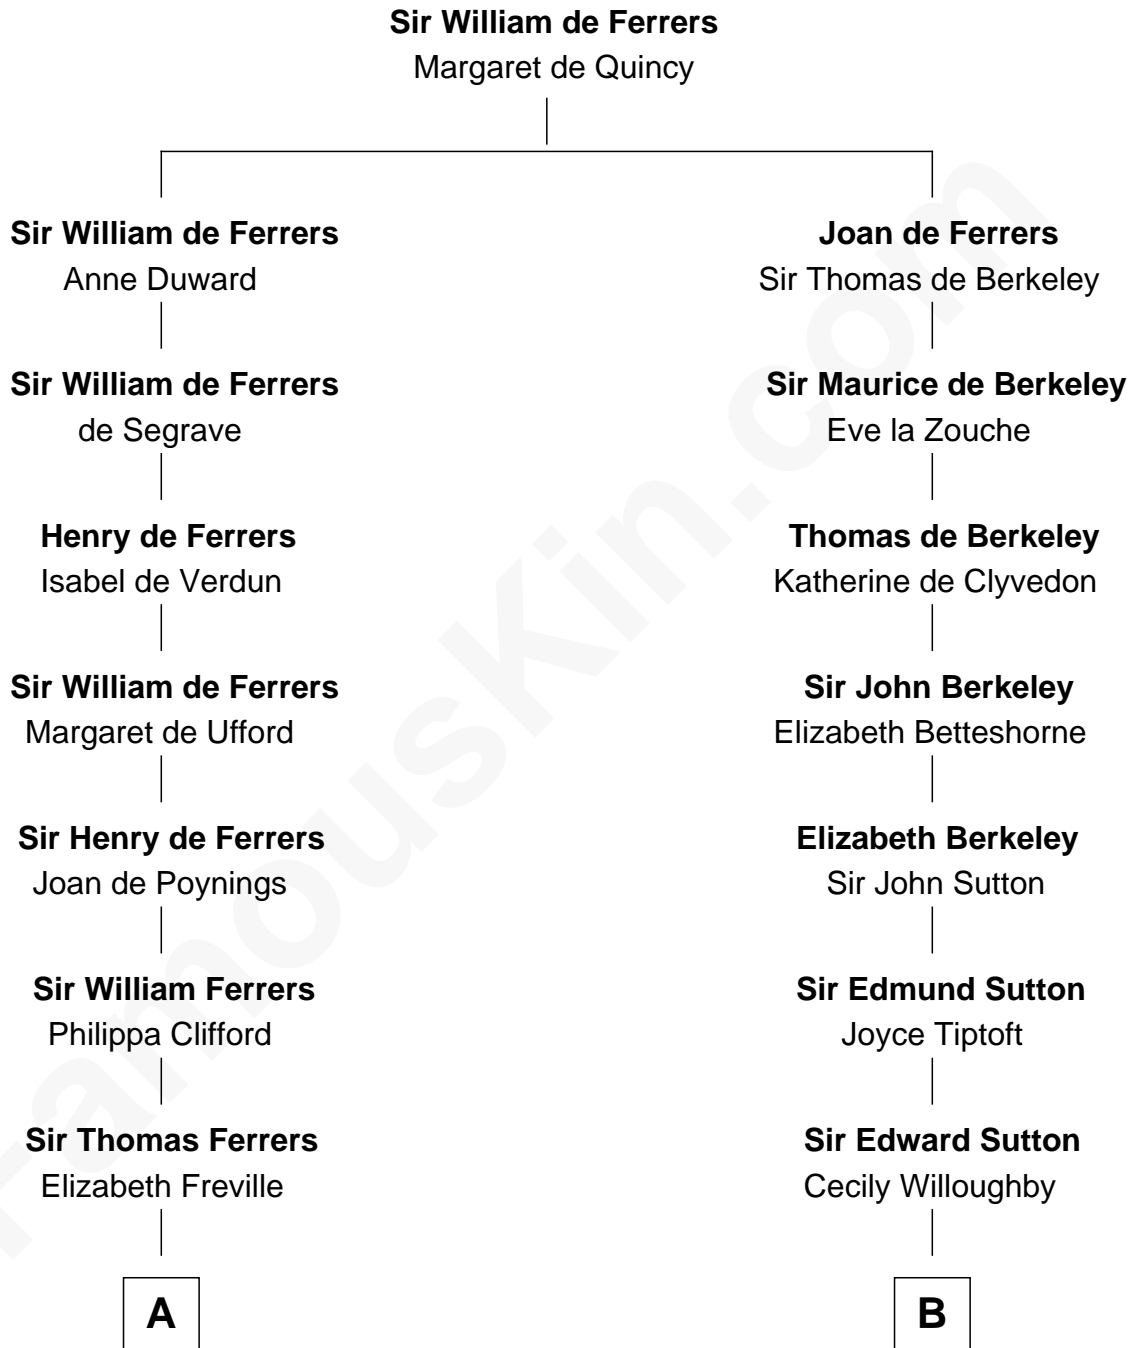

FamousKin.com

Relationship Chart of

Joseph Wharton

Founder of the Wharton School of Business

16th cousin 3 times removed of

Nicholas Gilman

Signer of the U.S. Constitution

C

—
Hannah Rodman
Samuel Rowland Fisher

—
Deborah Fisher
William Wharton

—
Joseph Wharton
Founder, Wharton School of Business

FamousKin.com