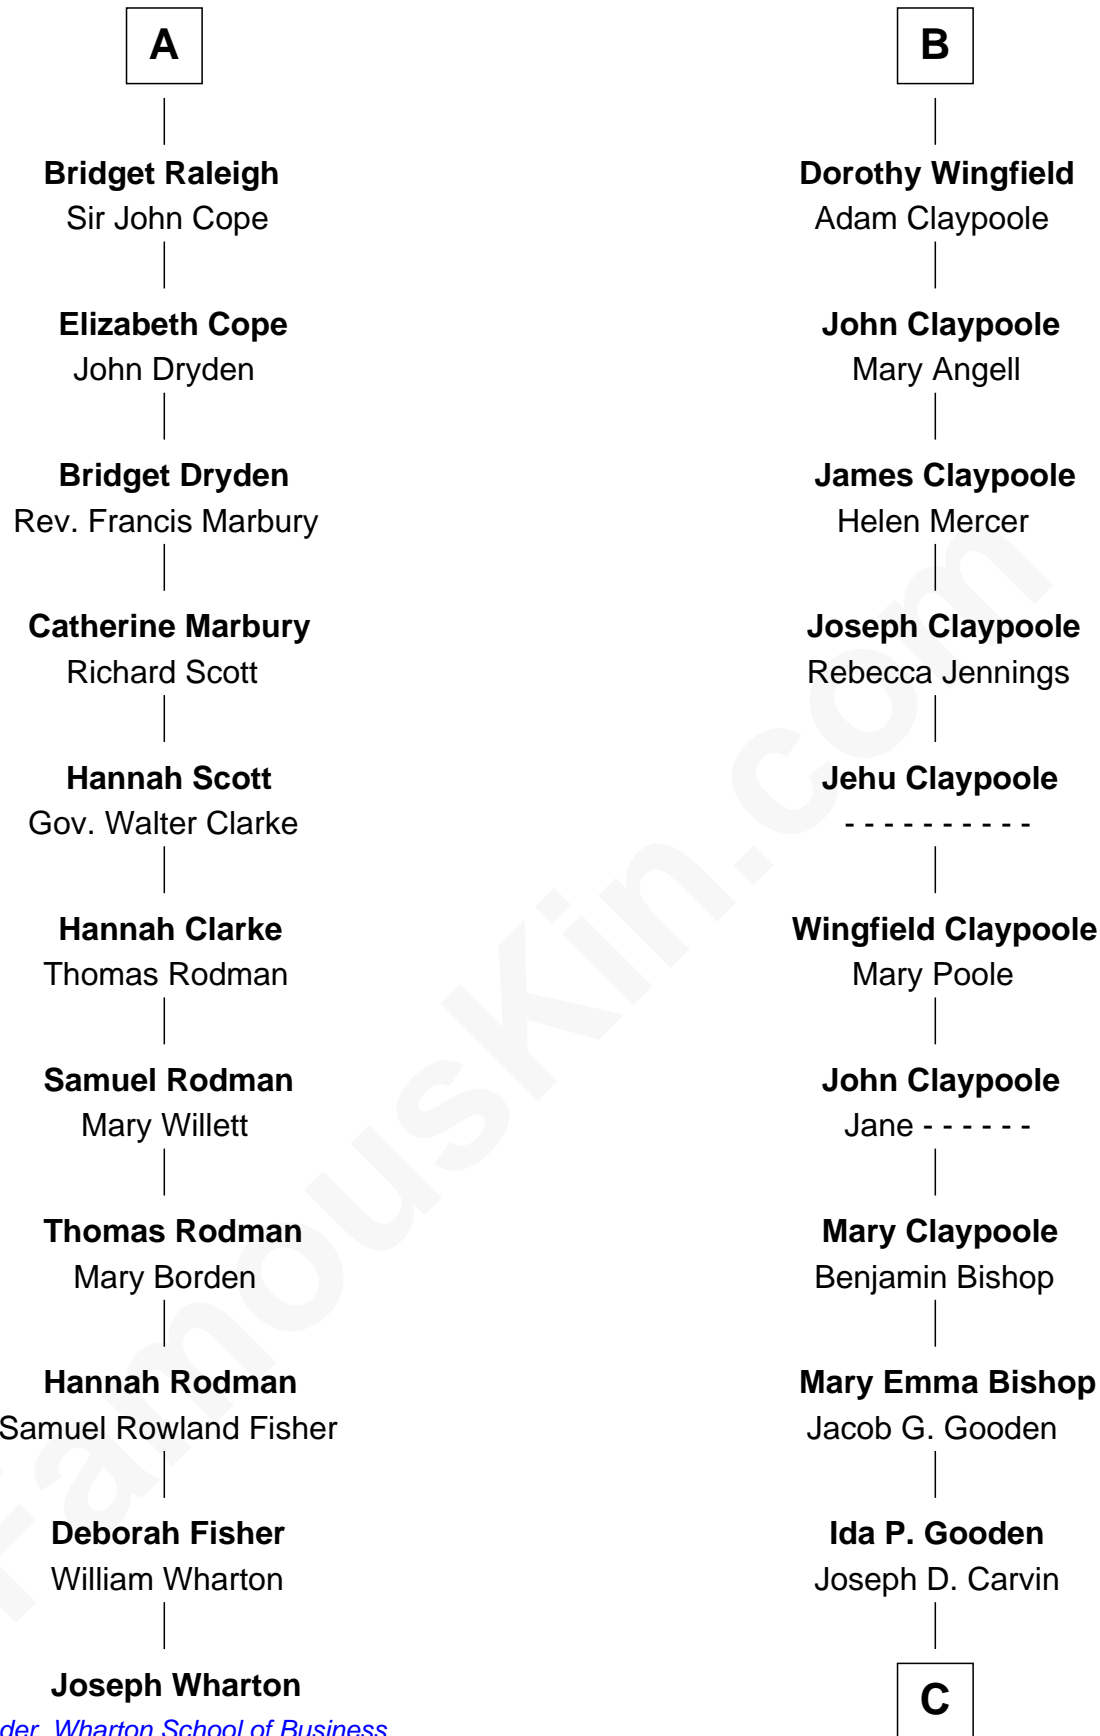

## Relationship Chart of

### Joseph Wharton

*Founder of the Wharton School of Business*

17th cousin 2 times removed of

**Valerie Bertinelli**  
*Television Actress*

**Edmund Fitzalan**  
Alice de Warenne

C

Lester Vodges Carvin

Elizabeth - - - - -