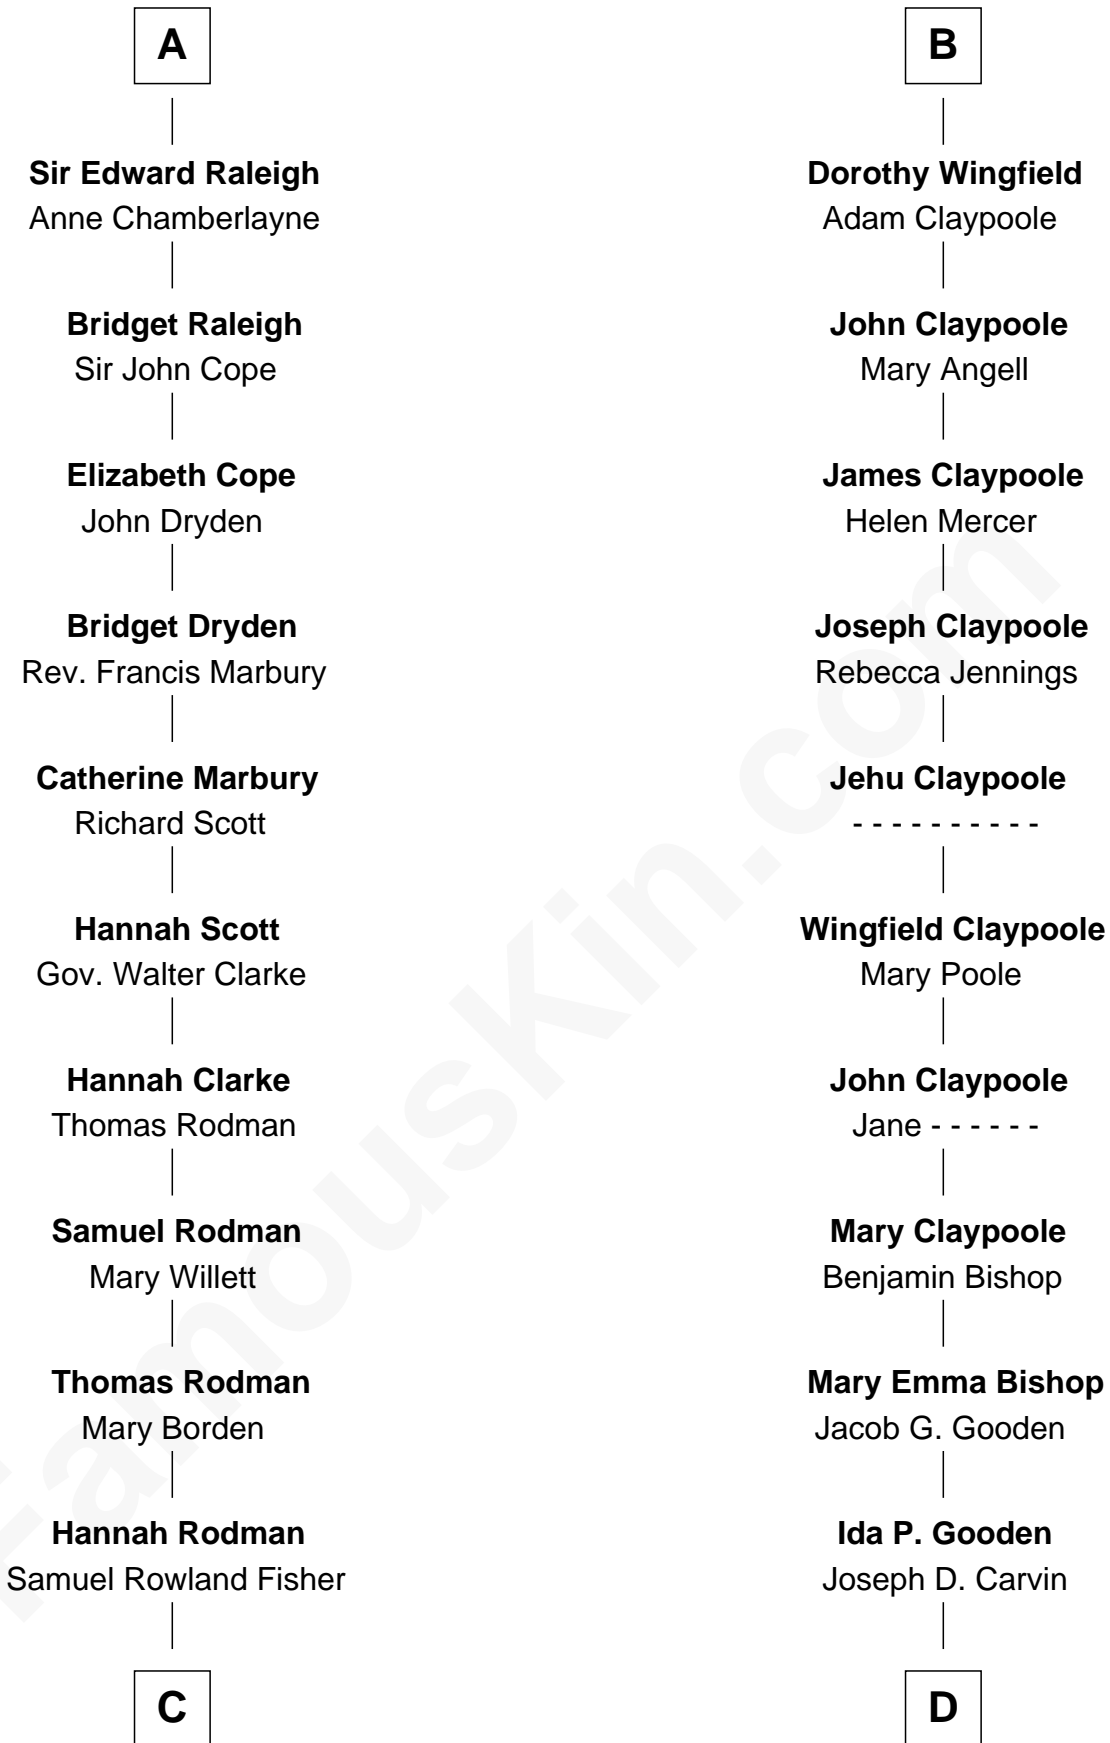

### Joseph Wharton

Founder of the Wharton School of Business

18th cousin 1 time removed of

**Valerie Bertinelli**  
Television Actress

**Humphrey de Bohun**  
Elizabeth Plantagenet

**Eleanor de Bohun**  
Sir James le Boteler

**Pernel le Boteler**  
Sir Gilbert Talbot

**Sir Richard Talbot**  
Ankaret le Strange

**Mary Talbot**  
Sir Thomas Greene

**Sir Thomas Greene**  
Phillippa Ferrers

**Elizabeth Greene**  
William Raleigh

**Sir Edward Raleigh**  
Margaret Verney

**A**

**Sir William de Bohun**  
Elizabeth de Badlesmere

**Elizabeth de Bohun**  
Sir Richard Fitzalan

**Elizabeth Fitzalan**  
Sir Robert Goushill

**Elizabeth Goushill**  
Sir Robert Wingfield

**Sir Henry Wingfield**  
Elizabeth Rookes

**Robert Wingfield**  
Margery Quarles

**Robert Wingfield**  
Elizabeth Cecil

**B**

**C**

**Deborah Fisher**  
William Wharton

**Joseph Wharton**

*Founder, Wharton School of Business*

**D**