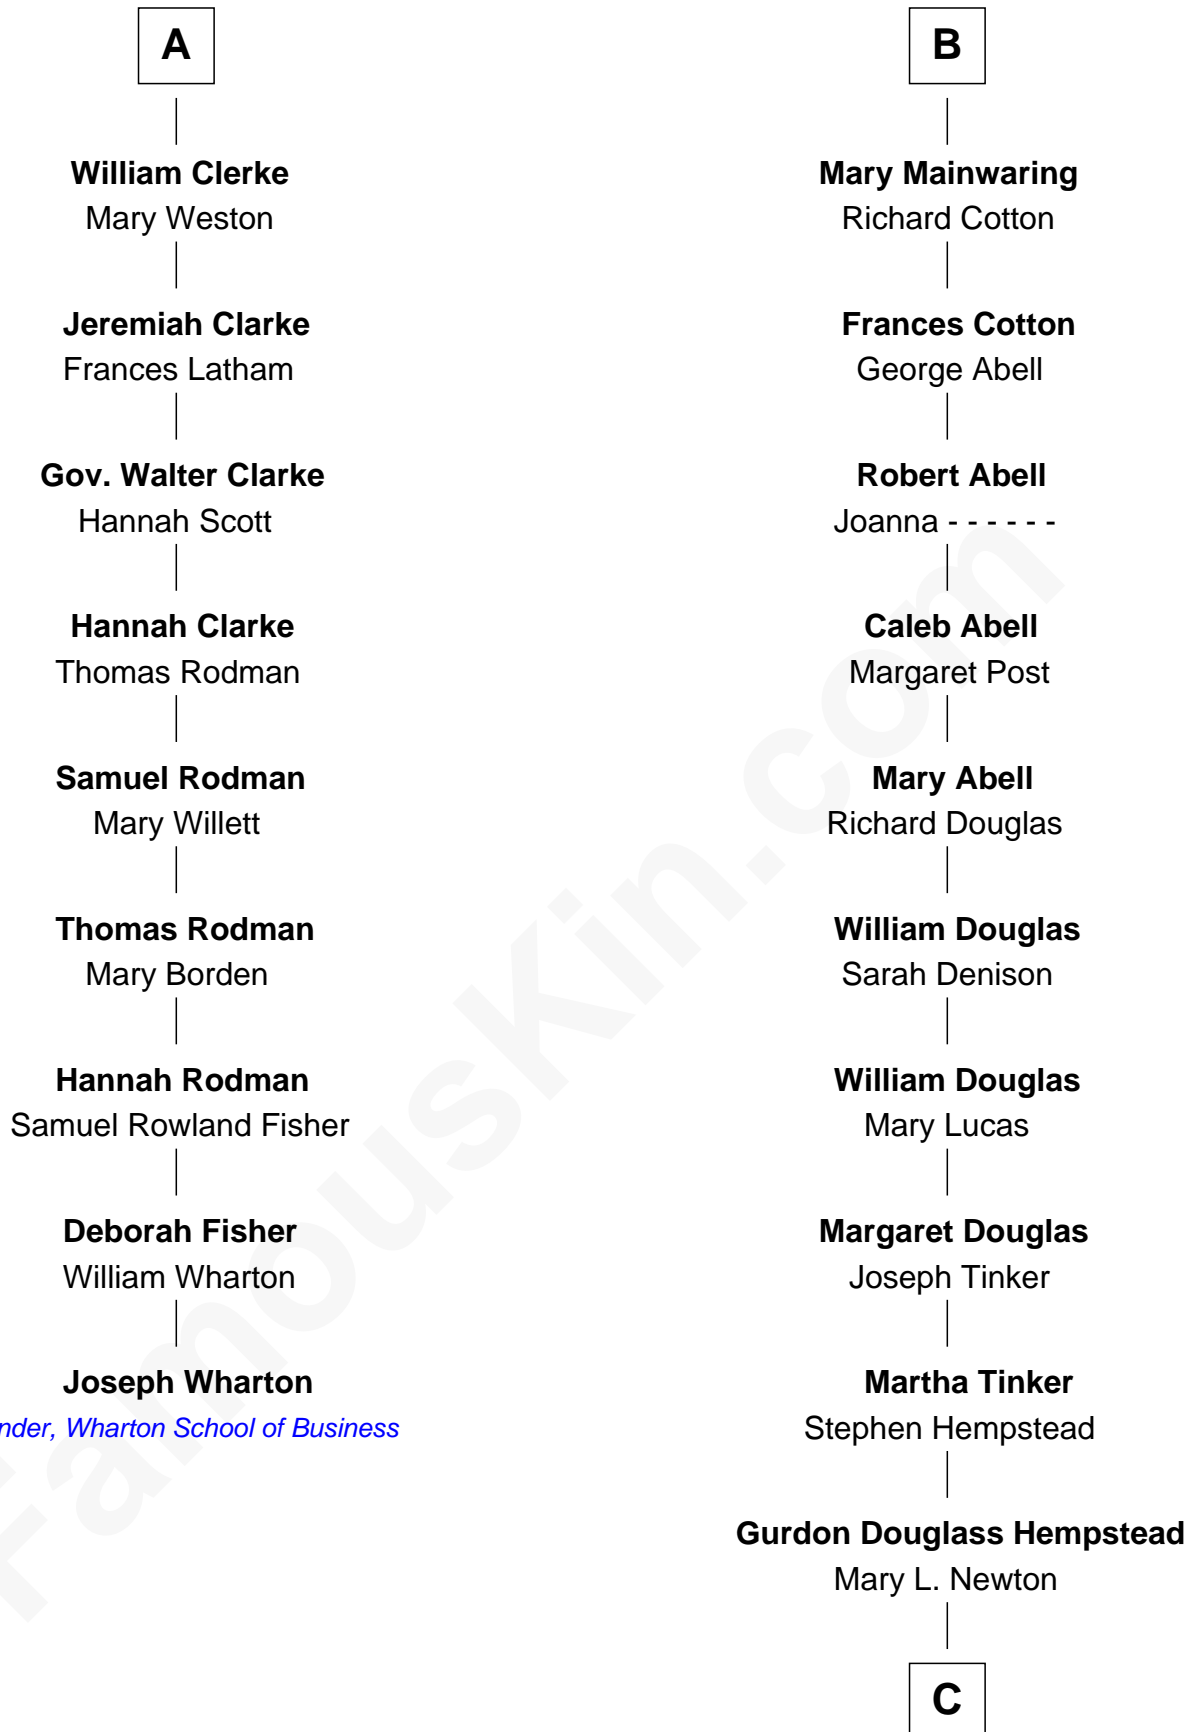

FamousKin.com

Relationship Chart of

Joseph Wharton

Founder of the Wharton School of Business

15th cousin 6 times removed of

Richard Gere

Movie Actor

John de Welles

Elizabeth Vernon

Sir Robert Corbet

Dorothy Corbet

Sir Richard Mainwaring

Sir Arthur Mainwaring

Margaret Mainwaring

B

C