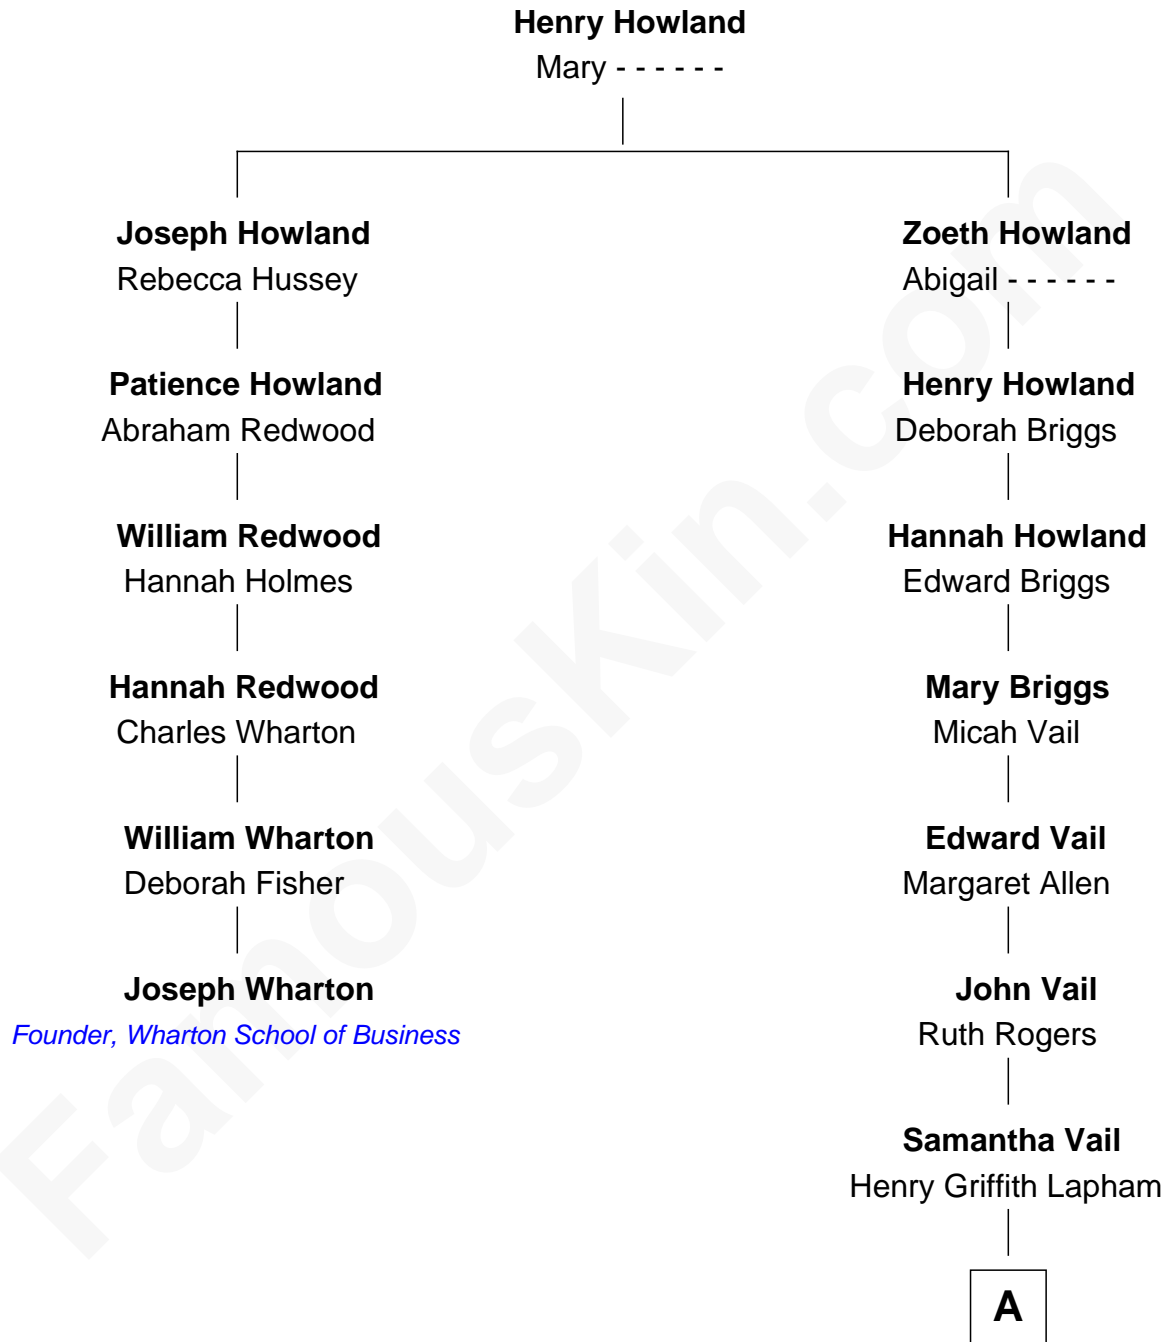

FamousKin.com

Relationship Chart of

Joseph Wharton

Founder of the Wharton School of Business

5th cousin 4 times removed of

Christopher Lloyd
Movie Actor

A

Lewis Henry Lapham
Antoinette N. Dearborn

Ruth Lapham
Samuel R. Lloyd

Christopher Lloyd
Movie Actor

FamousKin.com