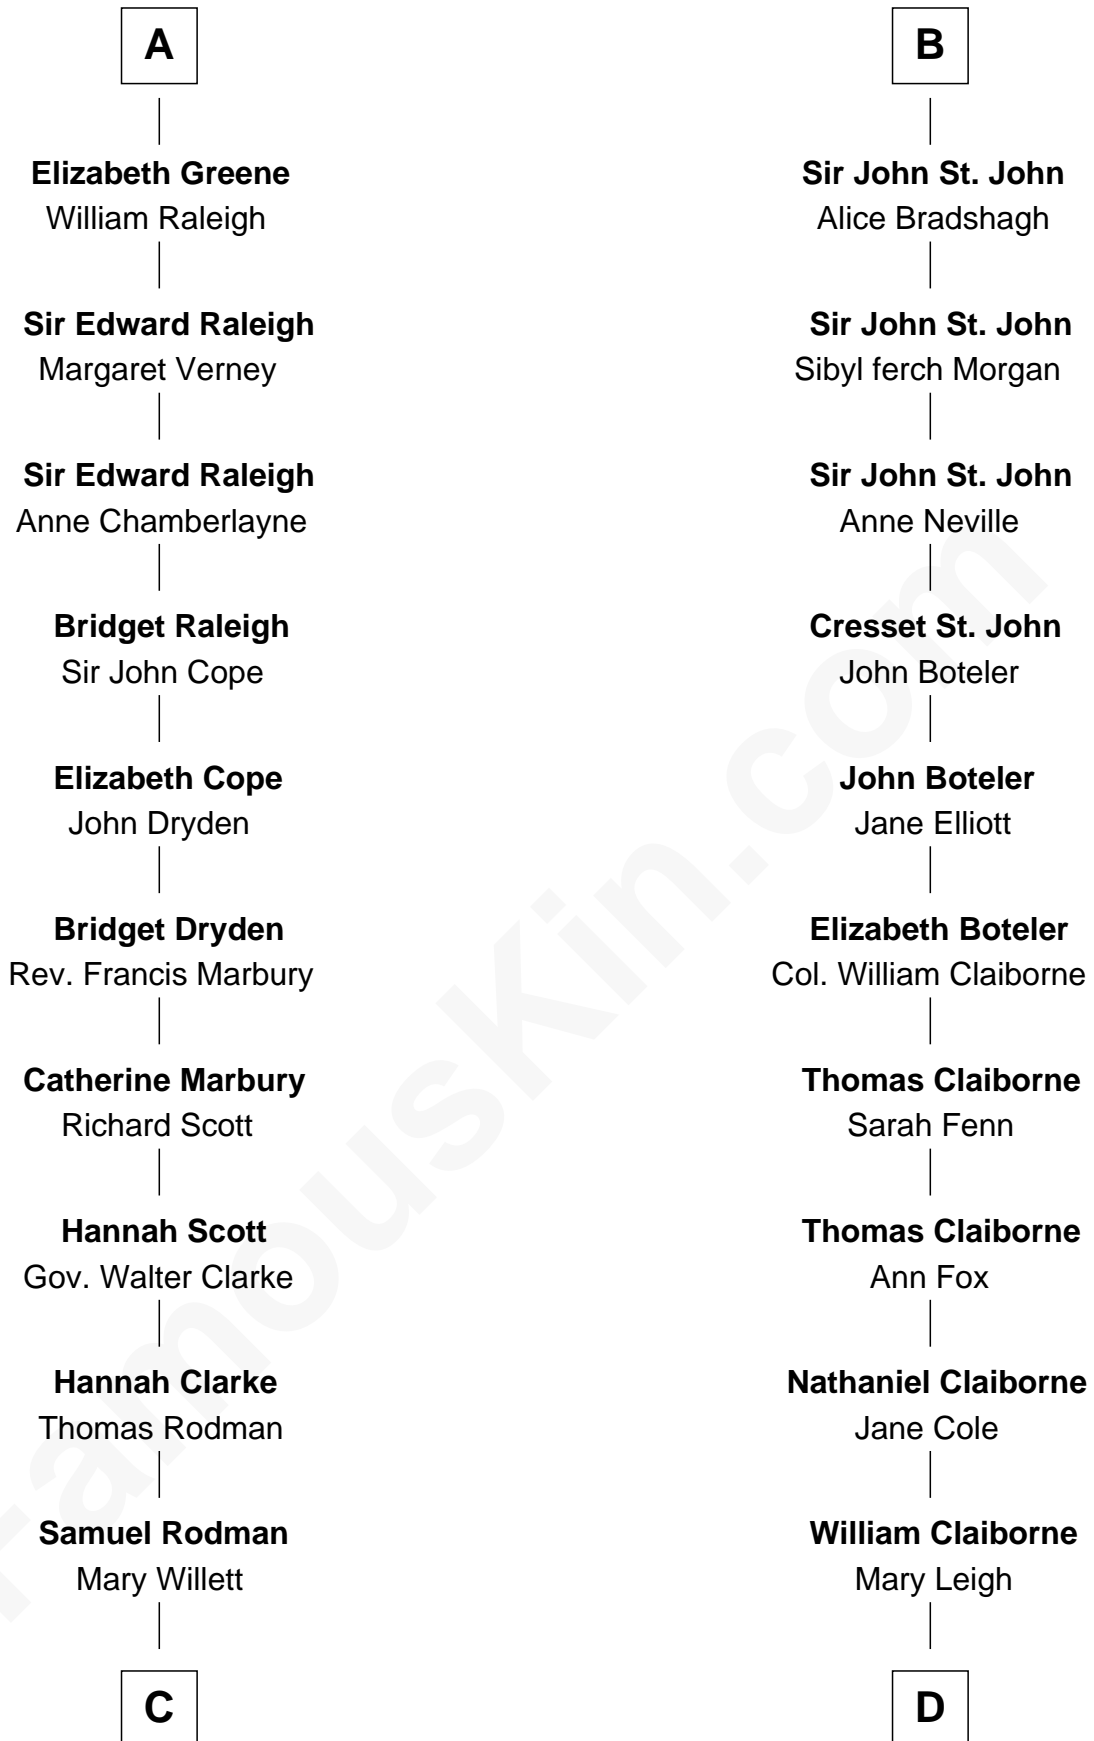

FamousKin.com

Relationship Chart of

Joseph Wharton

Founder of the Wharton School of Business

20th cousin 1 time removed of

Liz Claiborne

Fashion Designer and Founder of Liz Claiborne Inc.

C

Thomas Rodman

Mary Borden

Hannah Rodman

Samuel Rowland Fisher

Deborah Fisher

William Wharton

Joseph Wharton

Founder, Wharton School of Business