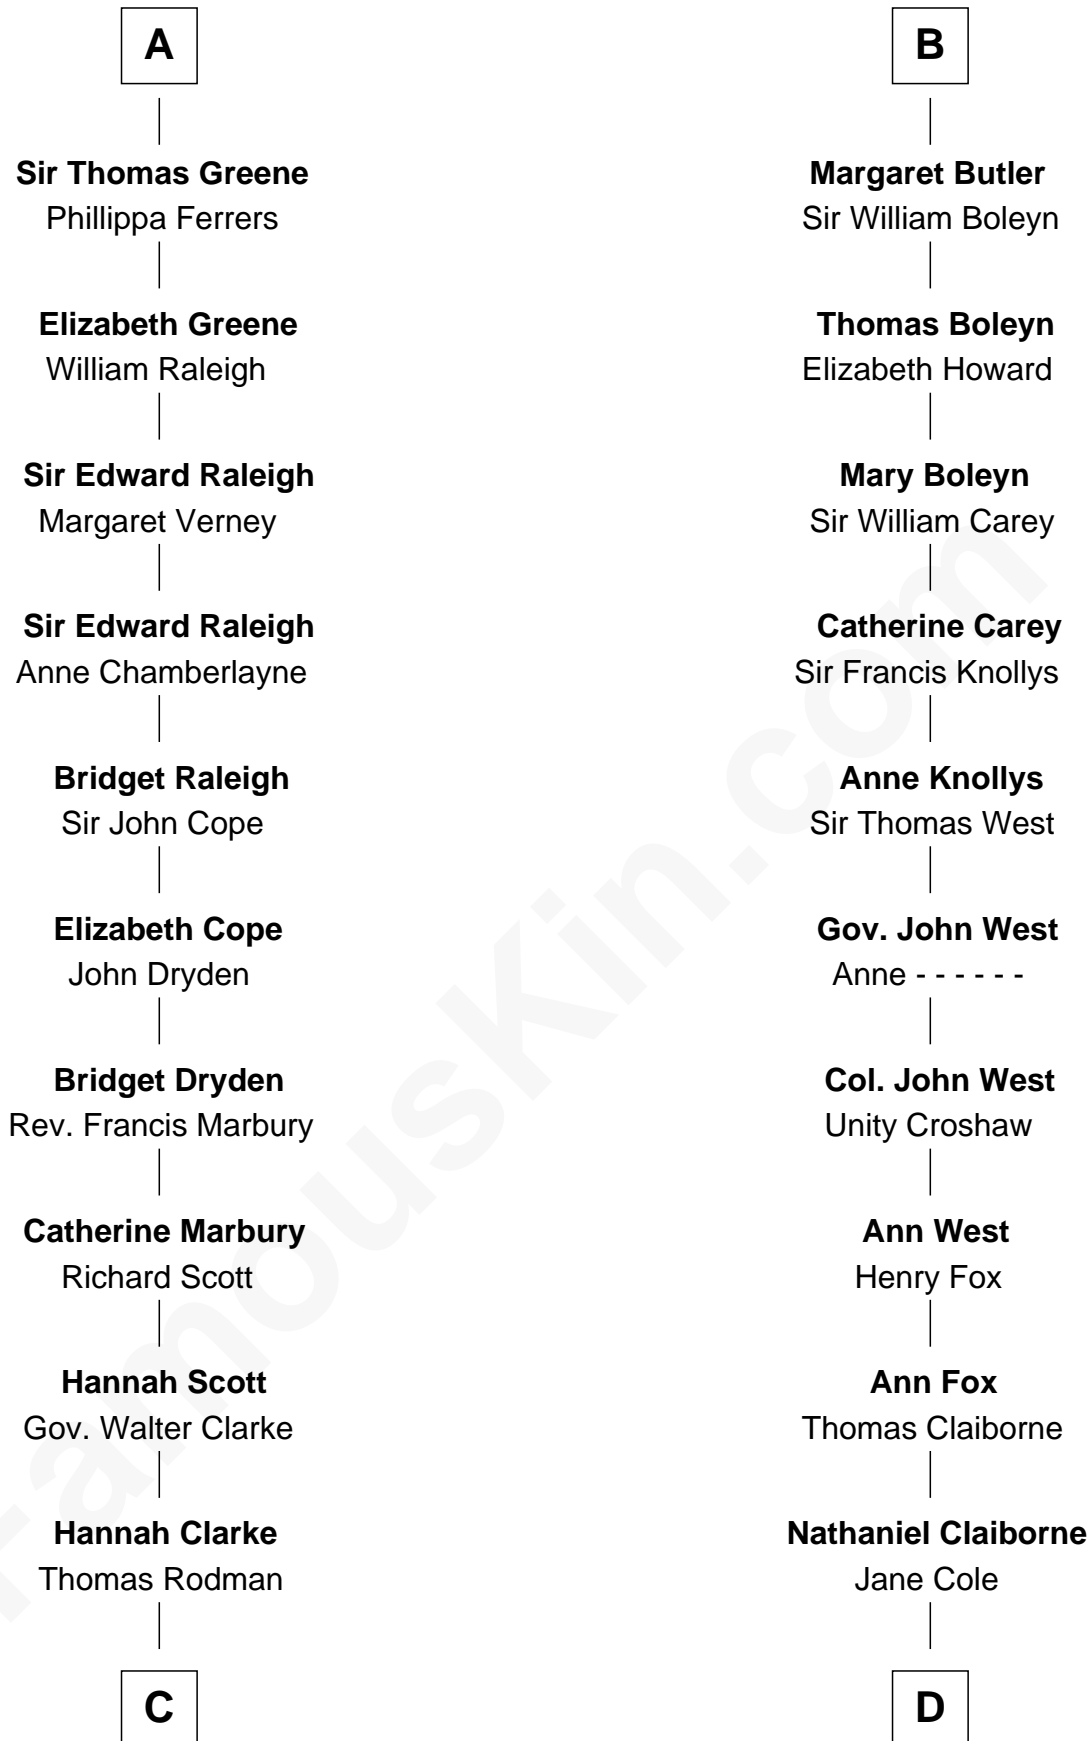

FamousKin.com

Relationship Chart of

Joseph Wharton

Founder of the Wharton School of Business

18th cousin 3 times removed of

William C. C. Claiborne

1st Governor of Louisiana

Sir Geoffrey FitzPiers

Eleanor de Bohun

Pernel le Boteler

Sir Gilbert Talbot

Sir Richard Talbot

Ankaret le Strange

Mary Talbot

Sir Thomas Greene

A

Sir William Beauchamp

Joan Fitzalan

Joan Beauchamp

James Butler

Sir Thomas Butler

Anne Hankeford

B

C

Samuel Rodman

Mary Willett

Thomas Rodman

Mary Borden

Hannah Rodman

Samuel Rowland Fisher

Deborah Fisher

William Wharton