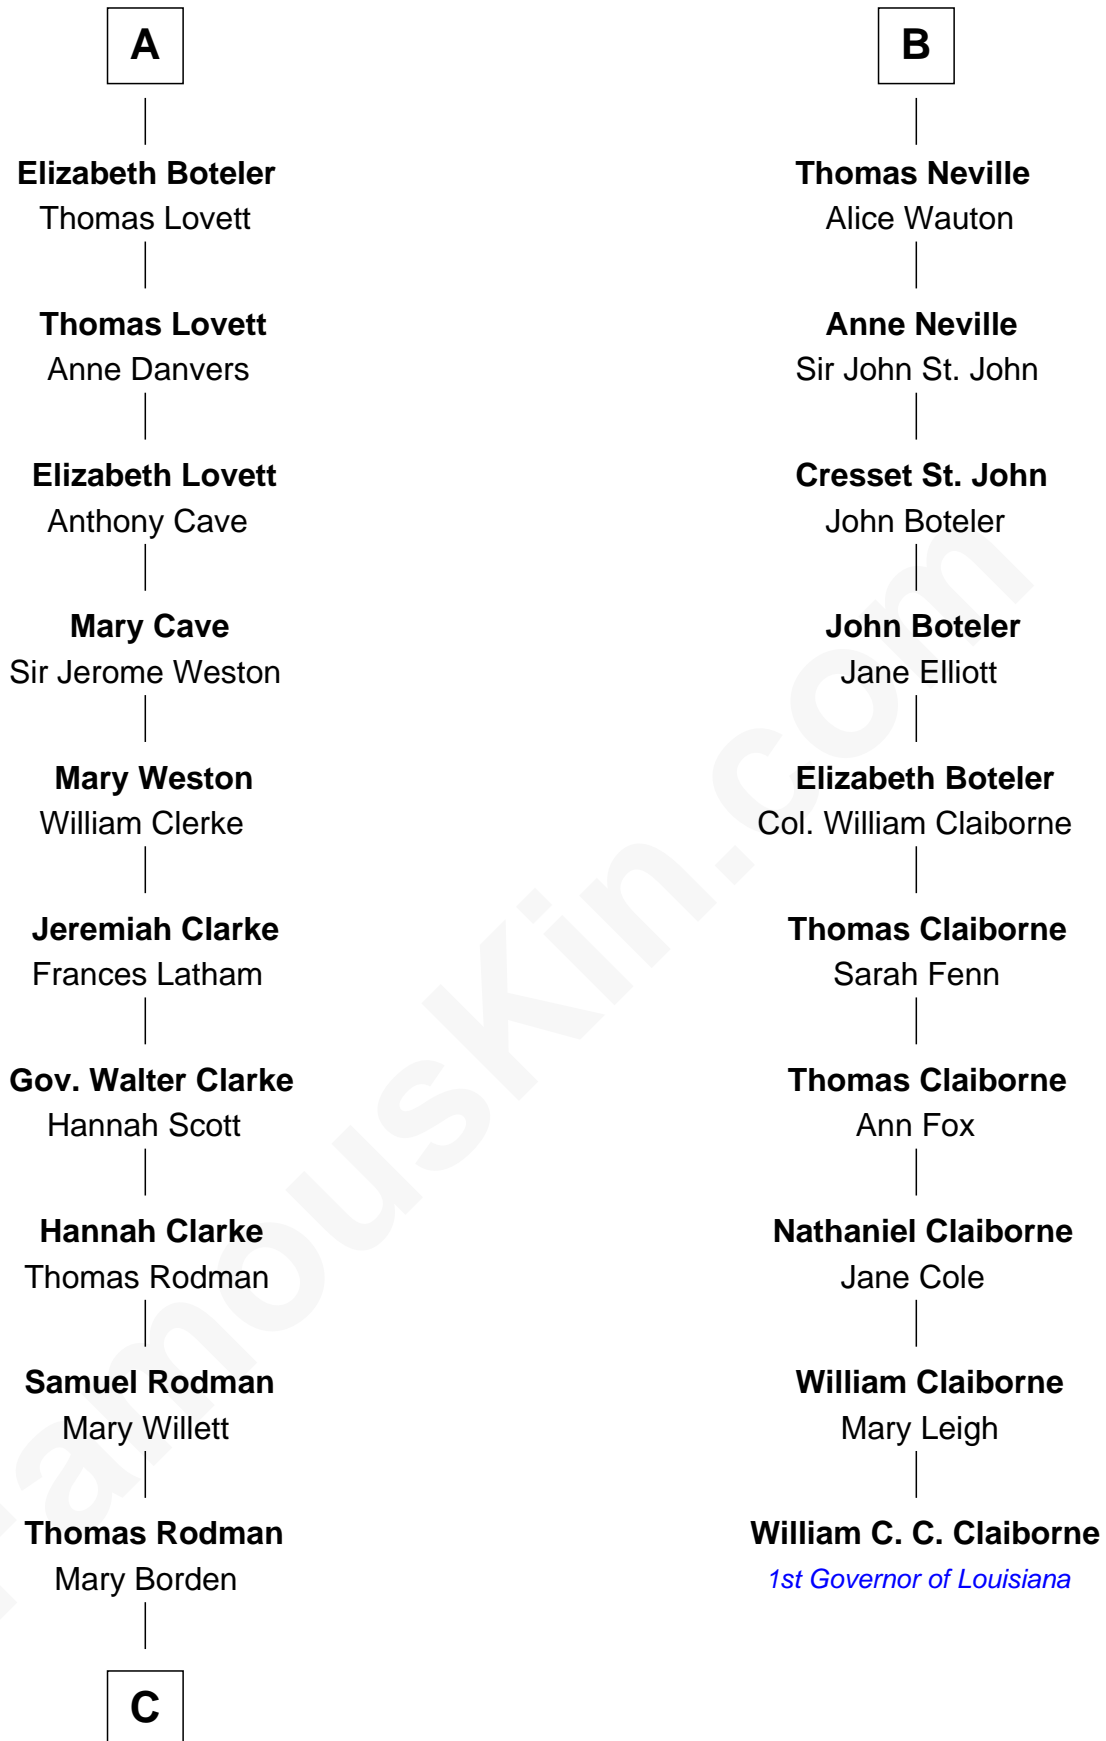

FamousKin.com

Relationship Chart of

Joseph Wharton

Founder of the Wharton School of Business

16th cousin 3 times removed of

William C. C. Claiborne
1st Governor of Louisiana

Sir Henry de Hastings
Joan de Cantilupe

Sir John de Hastings
Isabel de Valence

Lora de Hastings
Thomas Latimer

Elizabeth de Hastings
Sir Roger de Grey

Sir Warin le Latimer
Catherine de la Warre

Sir Reynold de Grey
Eleanor le Strange

Elizabeth le Latimer
Sir Thomas Griffin

Ida Grey
John Cokayne

Richard Griffin
Anna Chamberlain

Elizabeth Cokayne
Sir Philip le Boteler

Nicholas Griffin
Margaret Pilkington

Philip Boteler
Isabel Willoughby

Nicholas Griffin
Catherine Curzon

John Boteler
Constance Vere

Isabel Griffin
Thomas Neville

A

B

C

—
Hannah Rodman
Samuel Rowland Fisher

—
Deborah Fisher
William Wharton

—
Joseph Wharton
Founder, Wharton School of Business

FamousKin.com