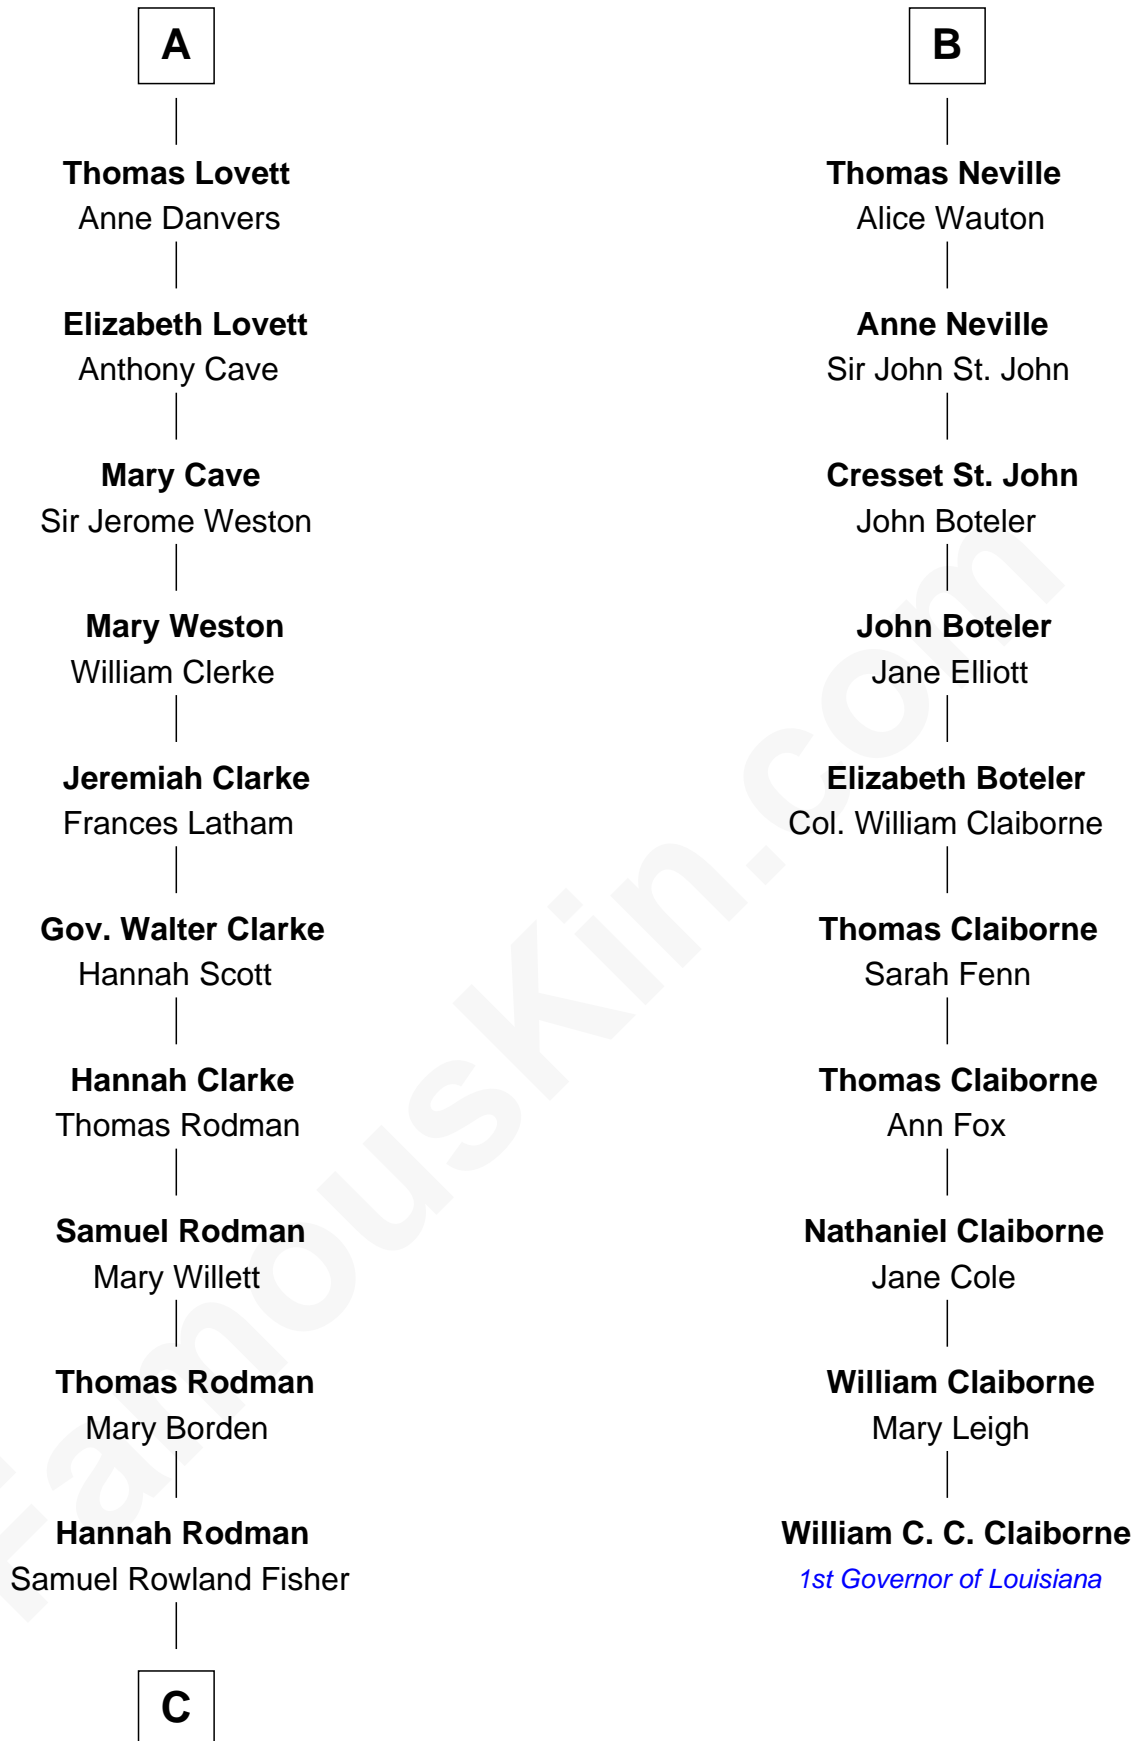

### Joseph Wharton

*Founder of the Wharton School of Business*

16th cousin 2 times removed of

**Elizabeth Boteler**

Thomas Lovett

**A**

**Alice de Boteler**

Sir Nicholas Longford

**Sir Nicholas Longford**

Alice Diencourt

**Sir Nicholas Longford**

Margery Solney

**Alice Longford**

Sir Robert Neville

**Thomas Neville**

Elizabeth Babington

**William Neville**

Katherine Palmer

**Thomas Neville**

Isabel Griffin

**B**

**C**

**Deborah Fisher**  
William Wharton

**Joseph Wharton**

*Founder, Wharton School of Business*

FamousKin.com