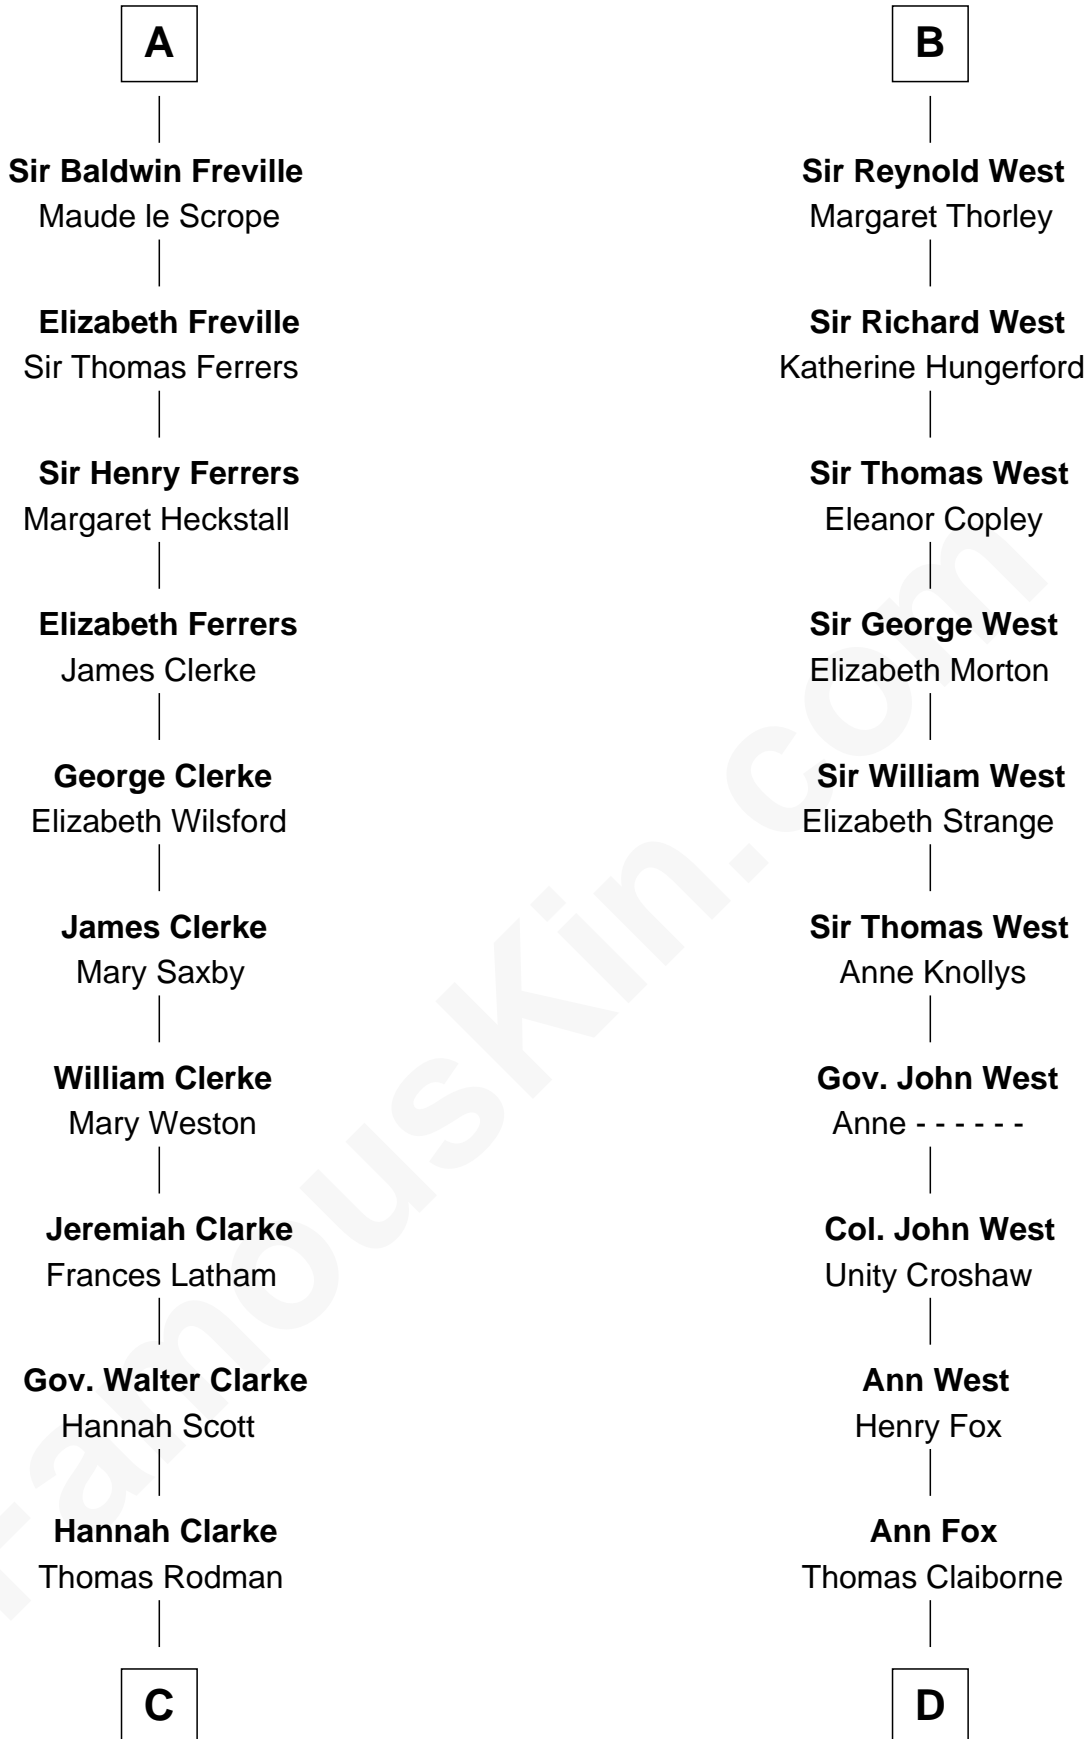

FamousKin.com

Relationship Chart of

Joseph Wharton

Founder of the Wharton School of Business

19th cousin 2 times removed of

William C. C. Claiborne
1st Governor of Louisiana

C

Samuel Rodman

Mary Willett

Thomas Rodman

Mary Borden

Hannah Rodman

Samuel Rowland Fisher

Deborah Fisher

William Wharton

Joseph Wharton