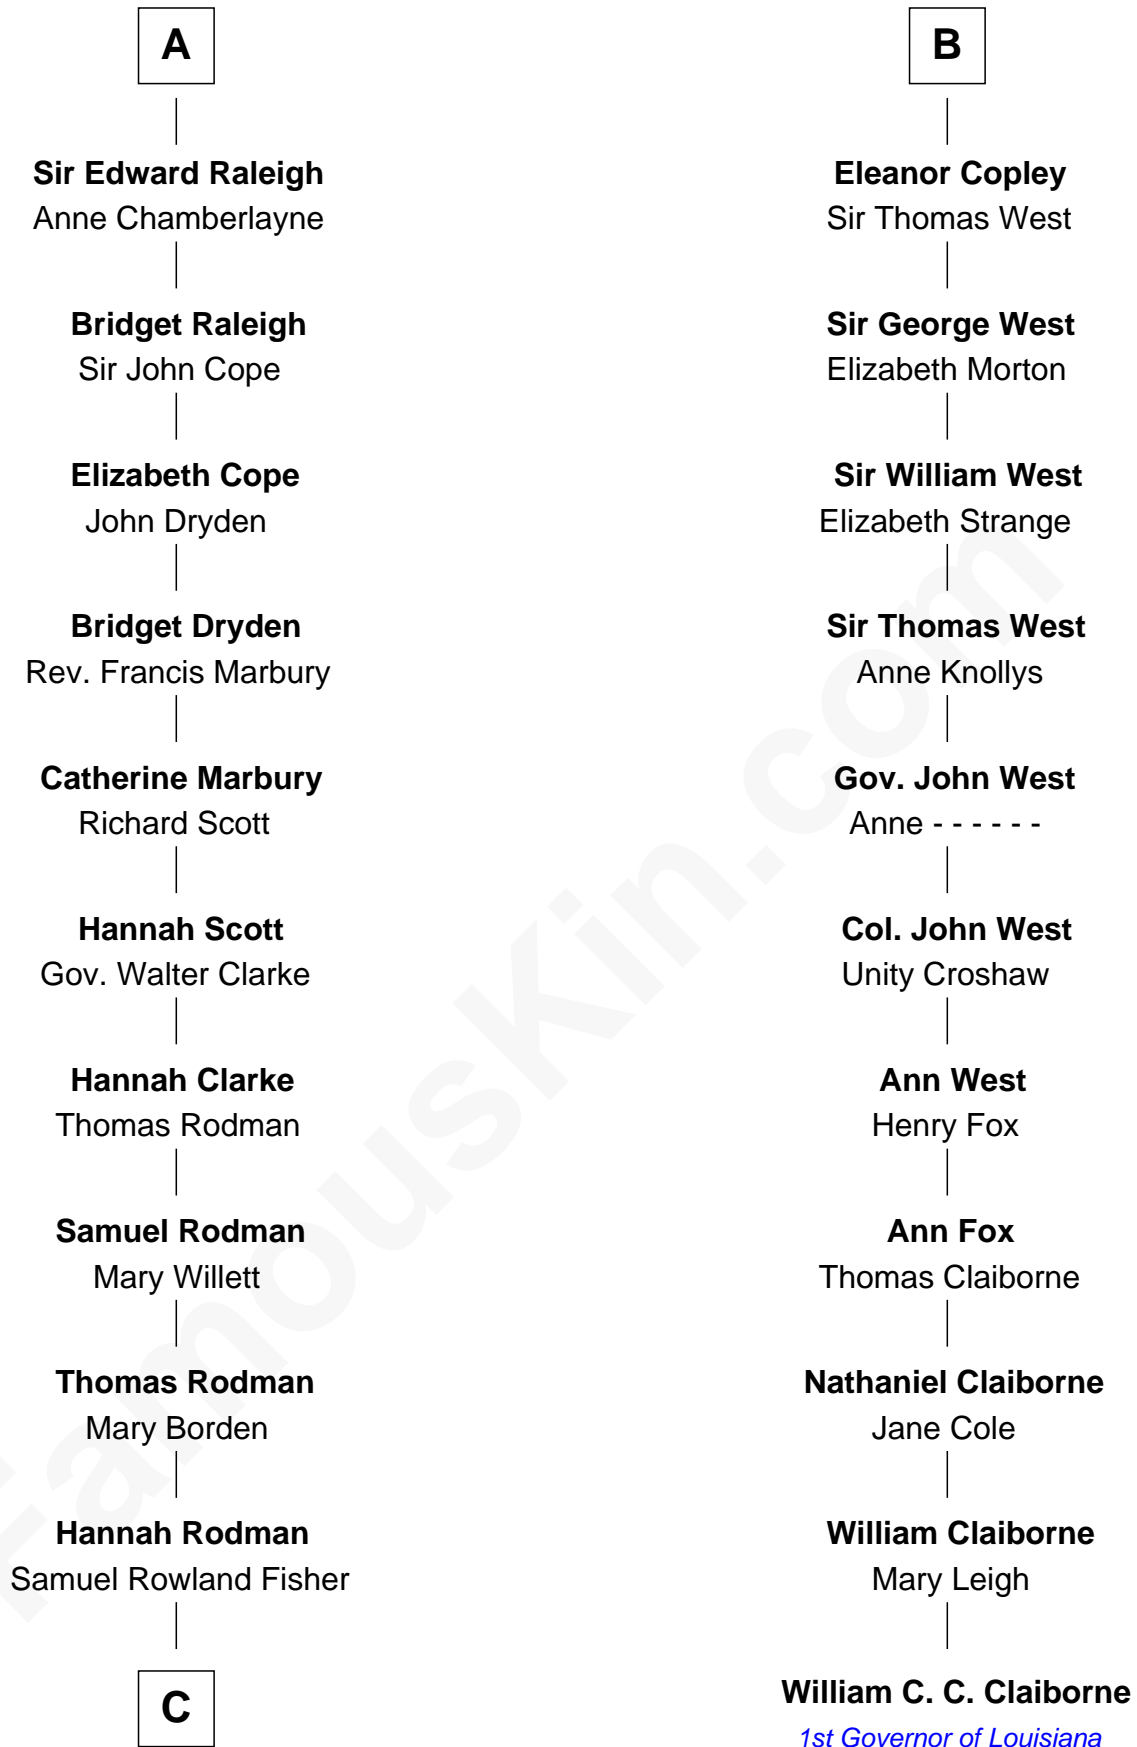

FamousKin.com

Relationship Chart of

Joseph Wharton

Founder of the Wharton School of Business

17th cousin 1 time removed of

William C. C. Claiborne

1st Governor of Louisiana

Sir Hugh I de Audley

Iseult de Mortimer

C

Deborah Fisher
William Wharton

Joseph Wharton

Founder, Wharton School of Business

FamousKin.com