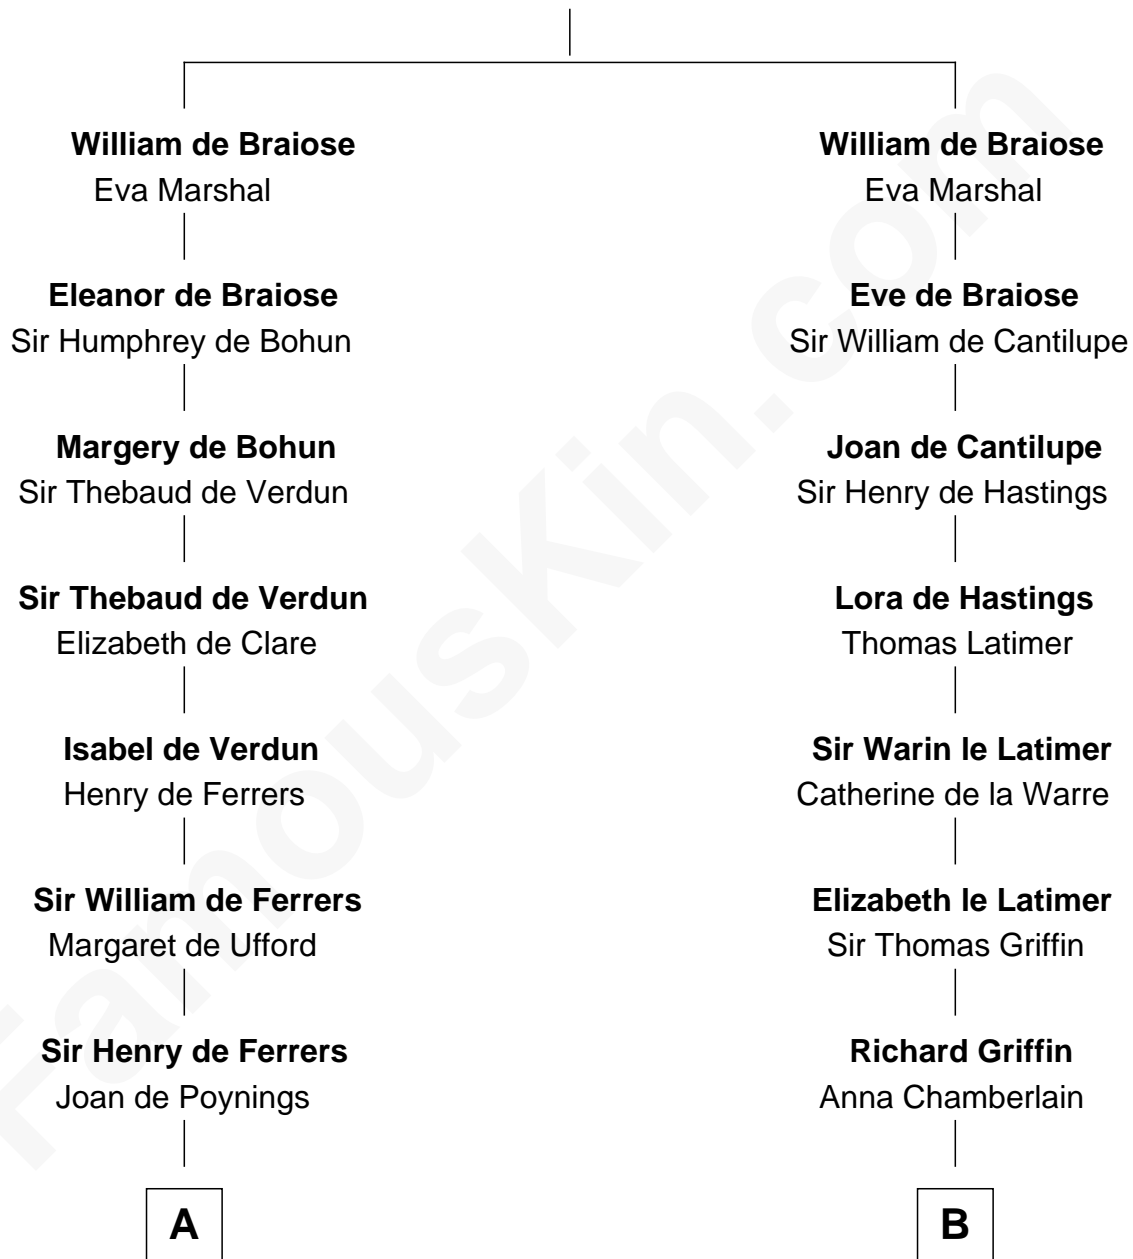

FamousKin.com

Relationship Chart of

Joseph Wharton

Founder of the Wharton School of Business

19th cousin 2 times removed of

William C. C. Claiborne
1st Governor of Louisiana

Reginald de Braiose

C

Samuel Rodman

Mary Willett

Thomas Rodman

Mary Borden

Hannah Rodman

Samuel Rowland Fisher

Deborah Fisher

William Wharton