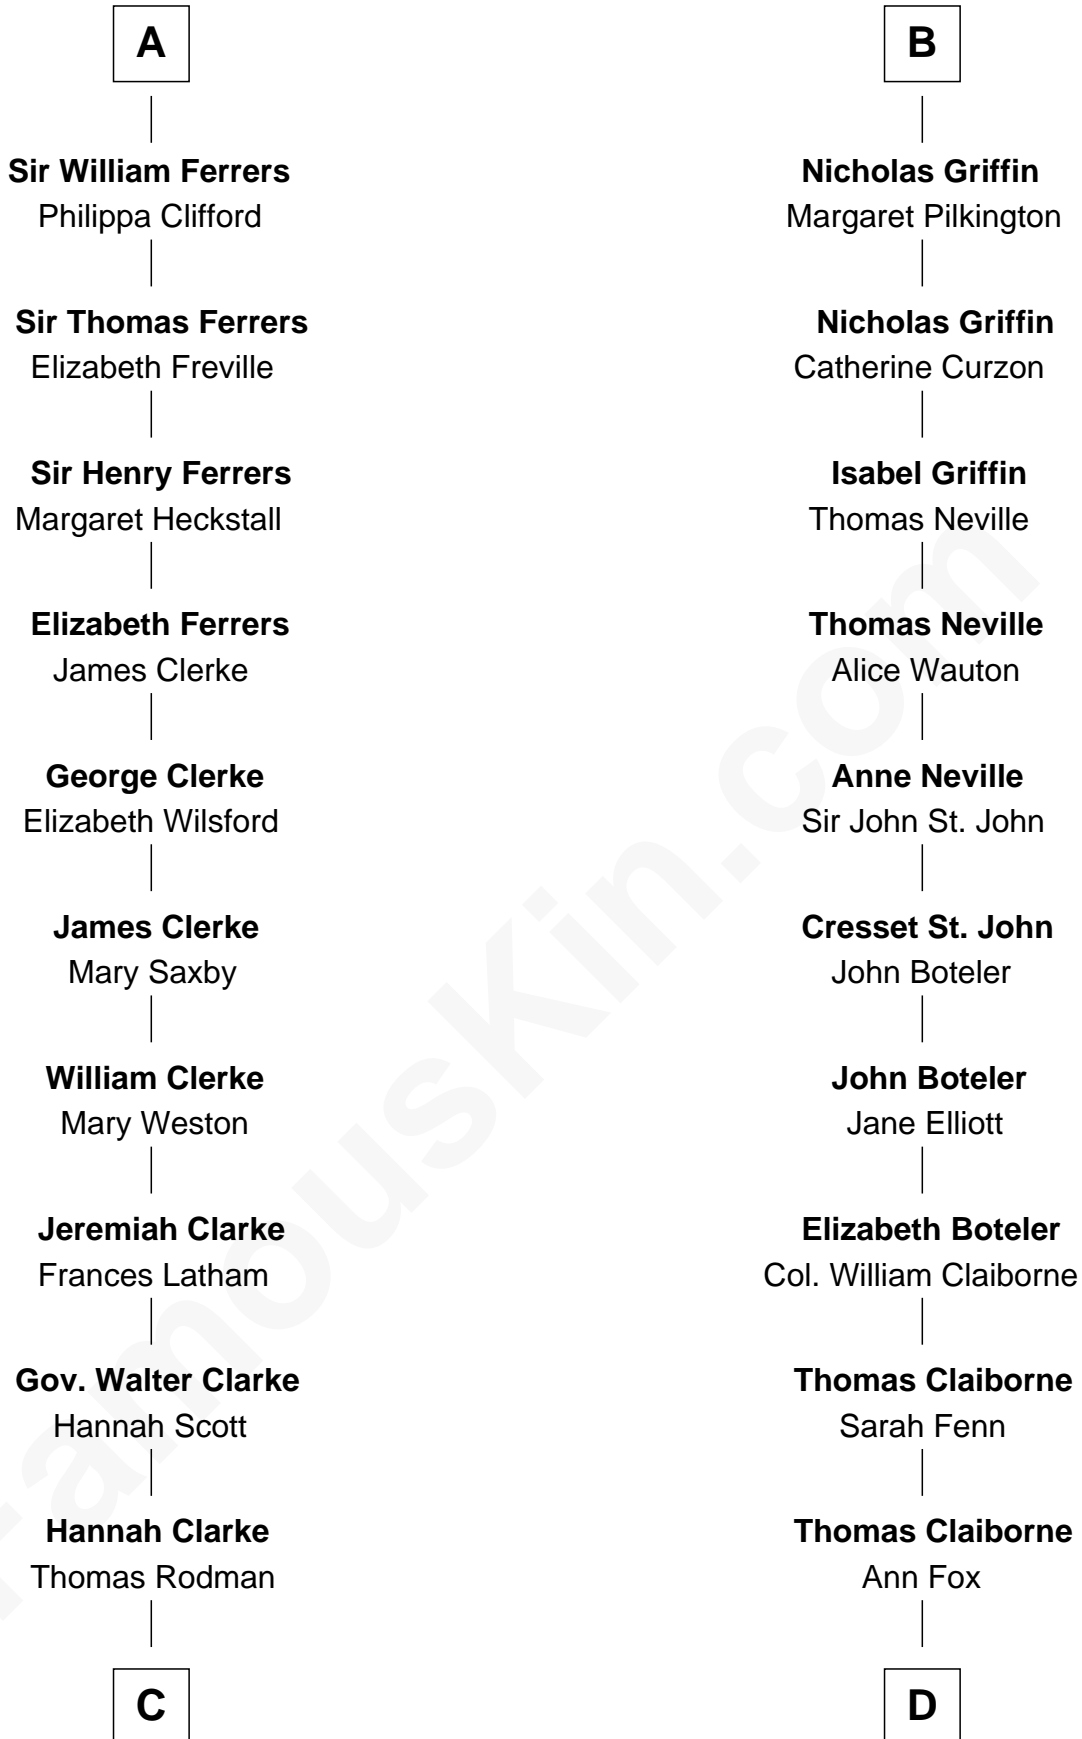

FamousKin.com

Relationship Chart of

Joseph Wharton

Founder of the Wharton School of Business

19th cousin 2 times removed of

William C. C. Claiborne
1st Governor of Louisiana

Reginald de Braiose

C

Samuel Rodman

Mary Willett

Thomas Rodman

Mary Borden

Hannah Rodman

Samuel Rowland Fisher

Deborah Fisher

William Wharton

Joseph Wharton

Founder, Wharton School of Business

D

Nathaniel Claiborne

Jane Cole

William Claiborne

Mary Leigh

William C. C. Claiborne