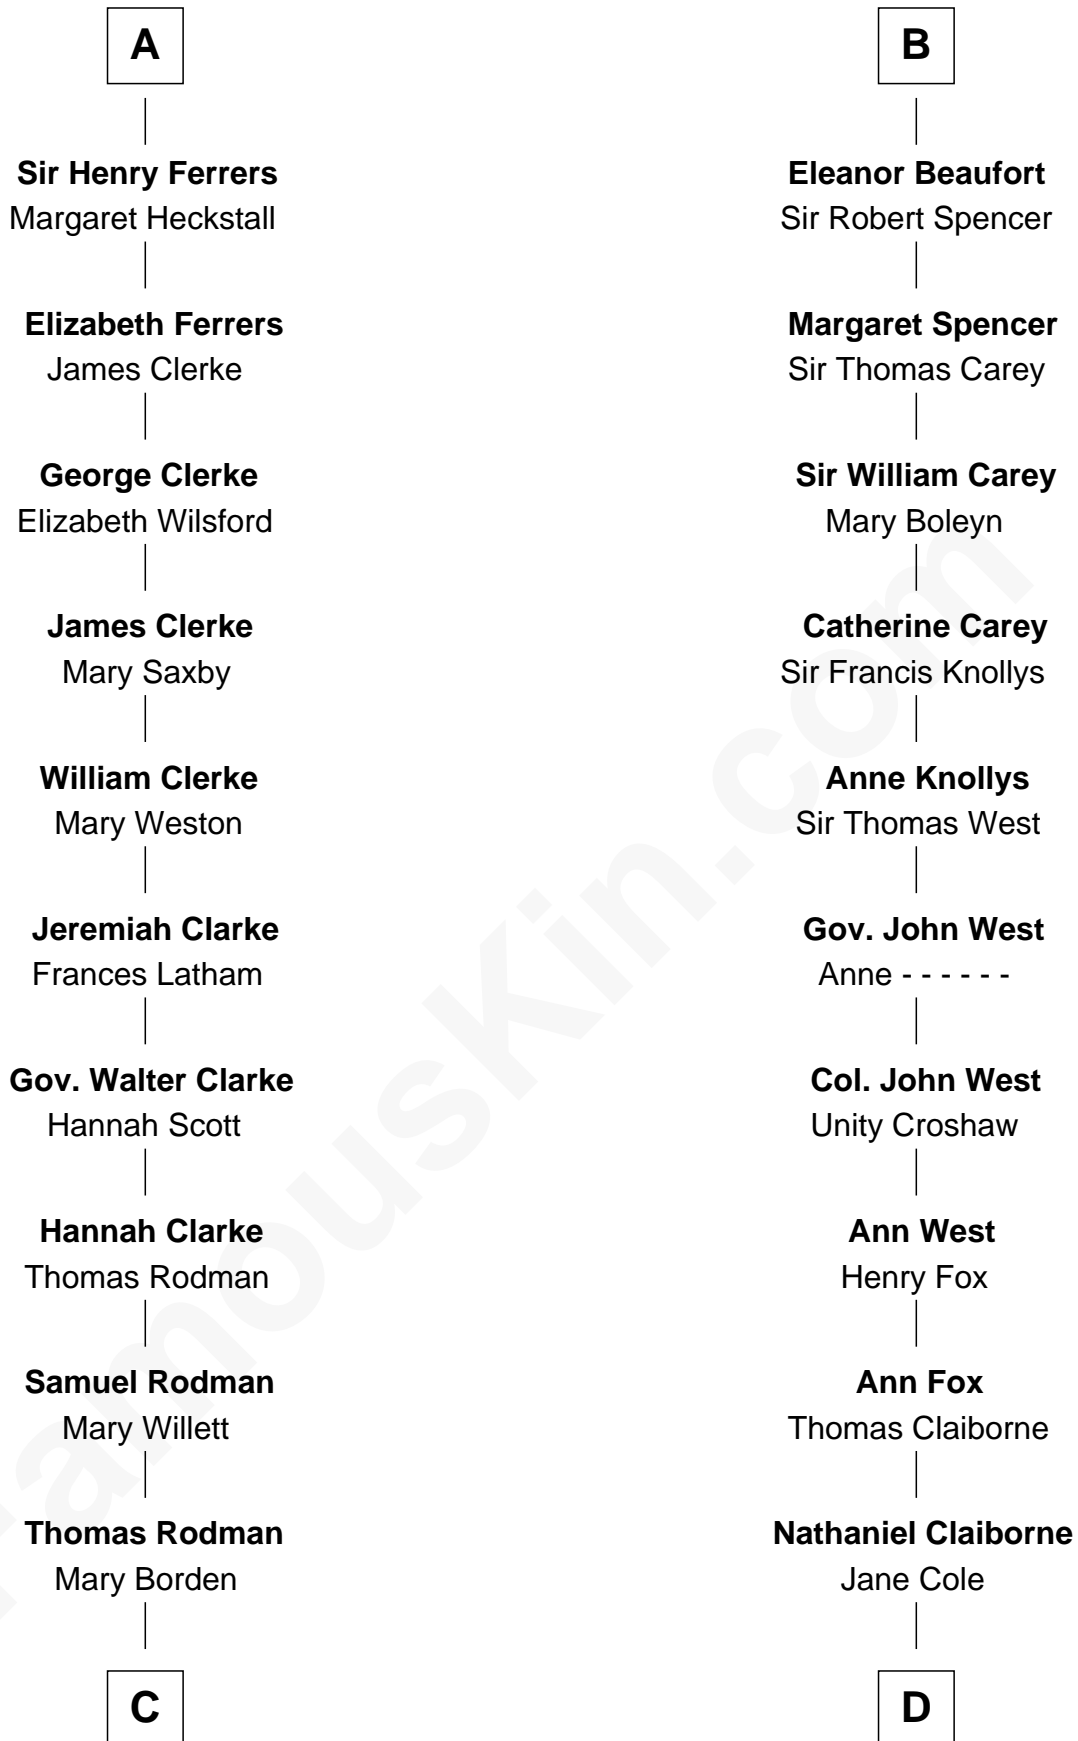

FamousKin.com

Relationship Chart of

Joseph Wharton

Founder of the Wharton School of Business

18th cousin 1 time removed of

William C. C. Claiborne

1st Governor of Louisiana

Sir William de Ferrers

Margaret de Quincy

Sir William de Ferrers

Anne Duward

Sir William de Ferrers

de Segrave

Henry de Ferrers

Isabel de Verdun

Sir William de Ferrers

Joan de Ferrers

Sir Thomas de Berkeley

Sir Maurice de Berkeley

Eve la Zouche

Thomas de Berkeley

Margaret de Mortimer

Maurice de Berkeley

Elizabeth le Despencer

Thomas de Berkeley

Margaret de Lisle

Elizabeth de Berkeley

Richard de Beauchamp

Eleanor Beauchamp

Edmund Beaufort

B

FamousKin.com