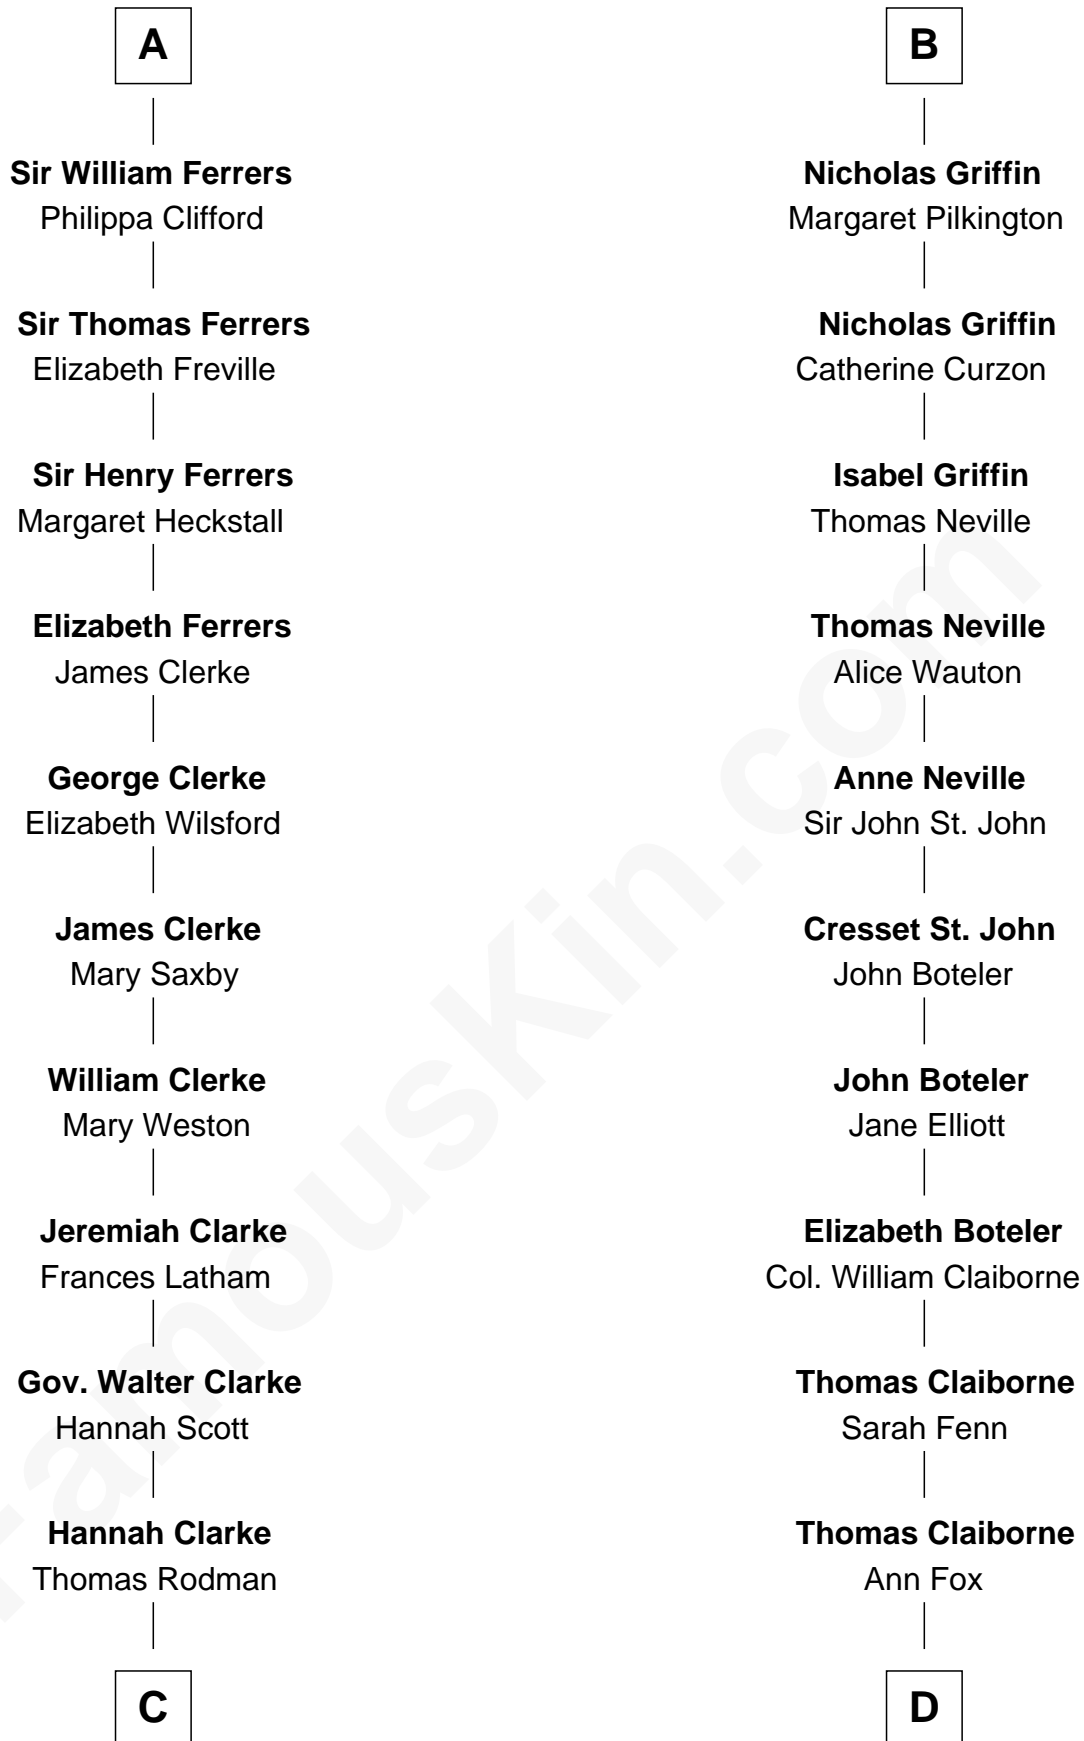

FamousKin.com

Relationship Chart of

Joseph Wharton

Founder of the Wharton School of Business

19th cousin 2 times removed of

William C. C. Claiborne

1st Governor of Louisiana

Sir William Marshal

Isabel de Clare

C

Samuel Rodman

Mary Willett

Thomas Rodman

Mary Borden

Hannah Rodman

Samuel Rowland Fisher