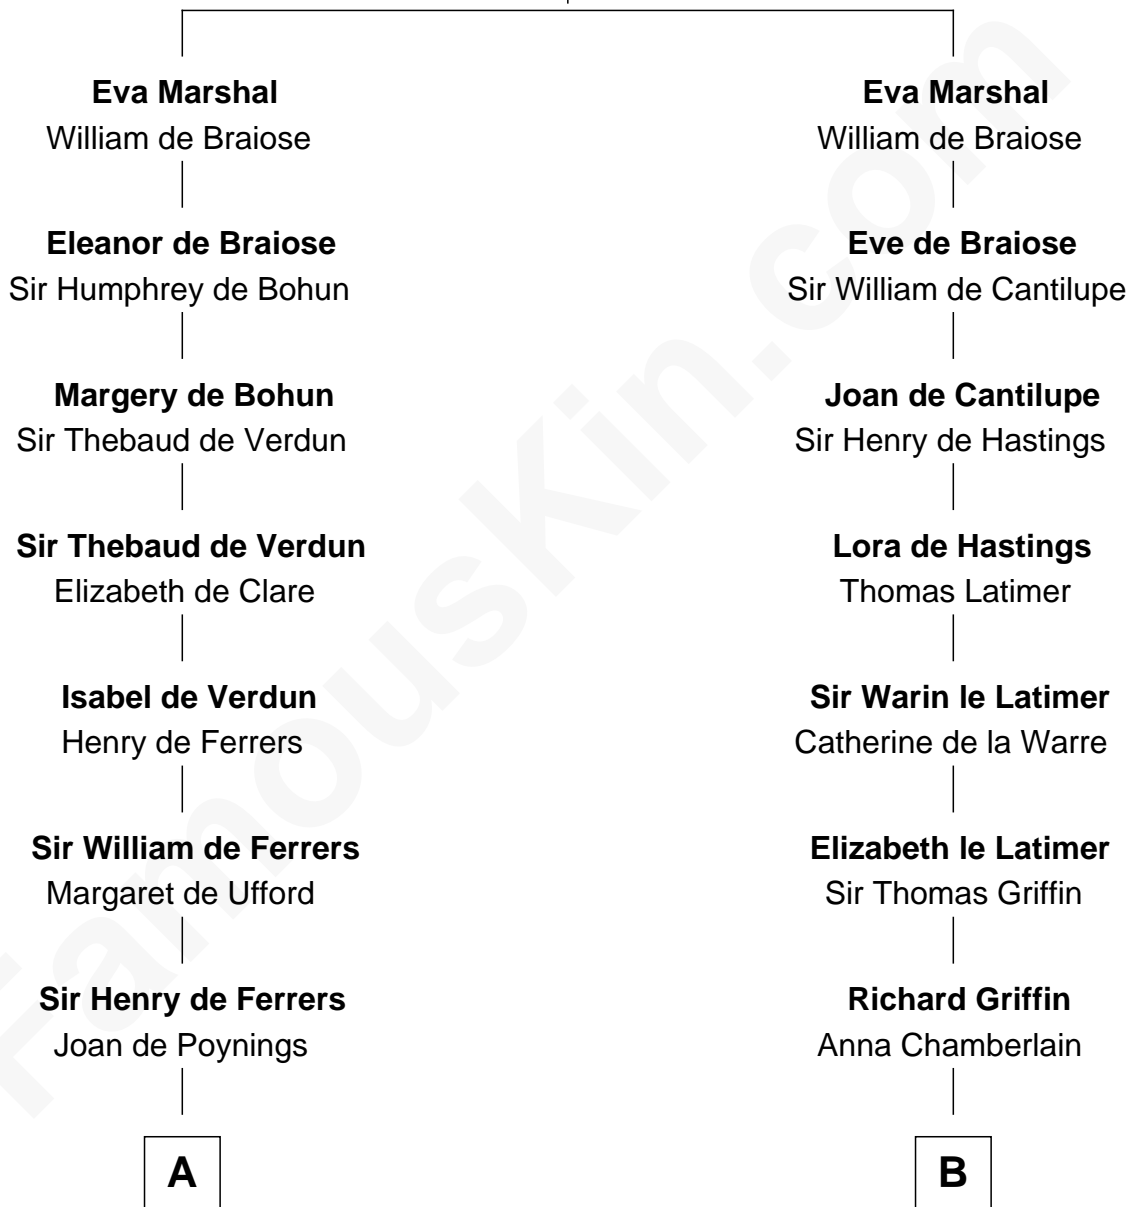

FamousKin.com

Relationship Chart of

Joseph Wharton

Founder of the Wharton School of Business

19th cousin 2 times removed of

William C. C. Claiborne

1st Governor of Louisiana

Sir William Marshal

Isabel de Clare

C

Samuel Rodman

Mary Willett

Thomas Rodman

Mary Borden

Hannah Rodman

Samuel Rowland Fisher

Deborah Fisher

William Wharton

Joseph Wharton

Founder, Wharton School of Business

D

Nathaniel Claiborne

Jane Cole

William Claiborne